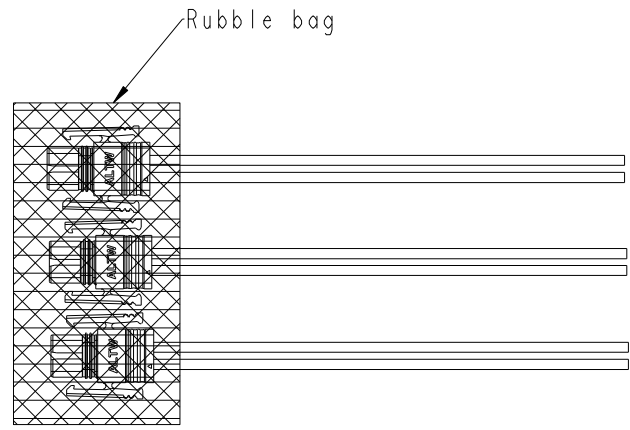

PACKAGE

10pcs connector put on rubble bag, and with a cable ties.