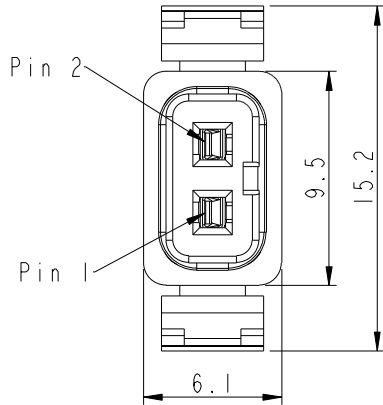

REV.	ECN NO.	DATE	SIGN	DESCRIPTION
E	C191496	2019-09-17	NianPing Yu	Add UL Label
F	C192063	2019-12-03	NianPing Yu	\triangle F x1
G	C200559	2020-05-05	NianPing Yu	\triangle G X1

Conn.

SSL12-P2LP0-M20AXX

- 01: L=100±20mm
- 02: L=200±20mm
- 04: L=400±25mm
- Standard Length is 400mm.
- Wire Length Range(L): 100~9900mm
- 20: 20AWG

- Notes:
- * \varnothing Important Dimension To Check.
 - * Waterproof Rate: IP68(mating).
1M Depth Of Water In 24 Hours.
 - * Housing: Thermoplastic, UL94V-0, Natural White.
 - * Terminal: Copper Alloy, Gold Plated on contact area.
 - * Gasket: Silicone, Gray.
 - * Seals: Silicone, Gray.
 - * Wire: UL1430 20AWG.
 - * Current Rating : 5A maximum.
 - * Voltage Rating: 250V DC/AC maximum.
 - * Operating Temperature: -40~+105°C.

2	Red	紅
1	Brown	棕
Conn.	Wire	
Pin-out		

UNIT:mm		TITLE	SSL1.2 2P WIRE ASS'Y PLUG TO OPEN		
TOLERANCE	±0.50mm	SCALE	3:1	SIZE	A4
		REV.	G	WC-REV.	A.6
				\varnothing	Inspection item
				SHEET	1 OF 2

Amphenol LTW
安費諾亮泰企業股份有限公司

PACKAGE

10pcs connector put on rubble bag, and with a cable ties.

100 Pcs Cable into a PE Bag

ALTW
CONFIDENTIAL
2020-05-05
R&D DEPT.

Label print content

600pcs per Carton

UNIT:mm		TITLE	SSL1.2 2P WIRE ASS'Y PLUG TO OPEN		
TOLERANCE	±0.5mm	SCALE	1:1	SIZE	A4
		REV.	G	WC-REV.	.0
		SHEET	2	OF	2
		QC: Inspection item			