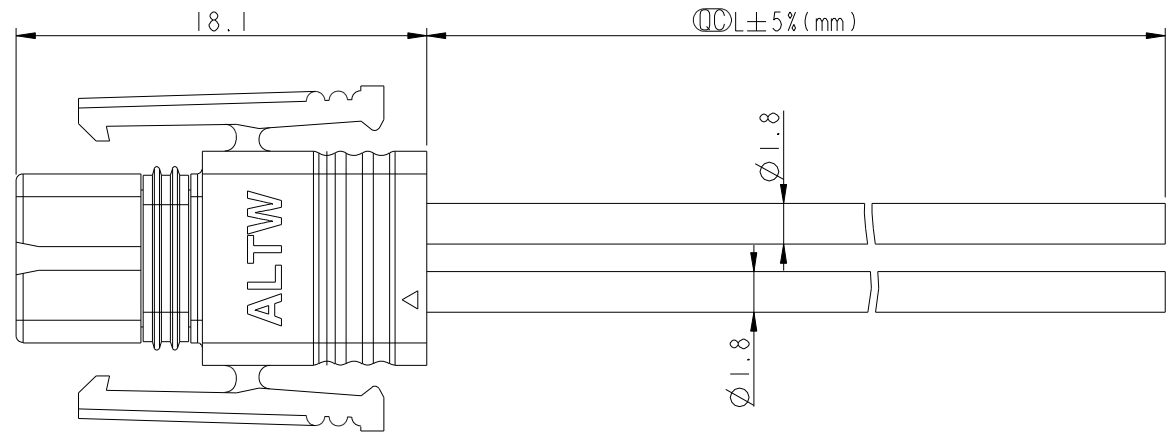

REV.	ECN NO.	DATE	SIGN	DESCRIPTION
E	C191496	2019-09-17	NianPing Yu	Add UL Label
F	C192063	2019-12-03	NianPing Yu	\triangle F x1
G	C200559	2020-05-05	NianPing Yu	\triangle G X1

Conn.

SSL12-P2LP0-M20AXX

- 01: L=100±20mm
- 02: L=200±20mm
- 04: L=400±25mm
- Standard Length is 400mm.
- Wire Length Range(L): 100~9900mm
- 20: 20AWG

- Notes:
- * \varnothing Important Dimension To Check.
 - * Waterproof Rate: IP68(mating).
1M Depth Of Water In 24 Hours.
 - * Housing: Thermoplastic, UL94V-0, Natural White.
 - * Terminal: Copper Alloy, Gold Plated on contact area.
 - * Gasket: Silicone, Gray.
 - * Seals: Silicone, Gray.
 - * Wire: UL1430 20AWG.
 - * Current Rating : 5A maximum.
 - * Voltage Rating: 250V DC/AC maximum.
 - * Operating Temperature: -40~+105°C.

2	Red	紅
1	Brown	棕
Conn.	Wire	
Pin-out		

UNIT:mm		TITLE	SSL1.2 2P WIRE ASS'Y PLUG TO OPEN		
TOLERANCE	±0.50mm	SCALE	3:1	SIZE	A4
		REV.	G	WC-REV.	A.6
				\varnothing	Inspection item
				SHEET	1 OF 2

Amphenol LTW
安費諾亮泰企業股份有限公司

PACKAGE

10pcs connector put on rubble bag, and with a cable ties.

100 Pcs Cable into a PE Bag

ALTW
CONFIDENTIAL
2020-05-05
R&D DEPT.

Label print content

600pcs per Carton

UNIT:mm		TITLE	SSL1.2 2P WIRE ASS'Y PLUG TO OPEN		
TOLERANCE	±0.5mm	SCALE	1:1	SIZE	A4
		REV.	G	WC-REV.	.0
		SHEET	2	OF	2
		QC: Inspection item			