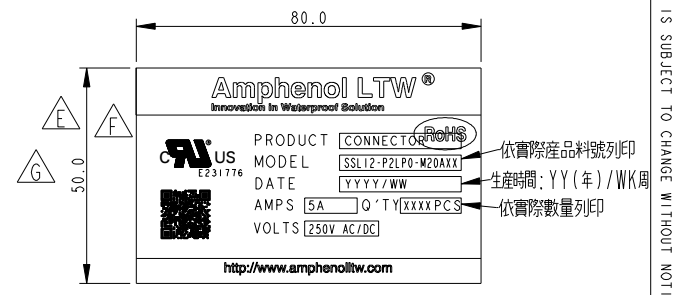

PACKAGE

10pcs connector put on rubble bag, and with a cable ties.

100 Pcs Cable into a PE Bag

ALTW
CONFIDENTIAL
2020-05-05
R&D DEPT.

Label print content

600pcs per Carton

UNIT:mm		TITLE	SSL1.2 2P WIRE ASS'Y PLUG TO OPEN		
TOLERANCE	±0.5mm	SCALE	1:1	SIZE	A4
		REV.	G	WC-REV.	.0
		SHEET	2	OF	2
		QC: Inspection item			