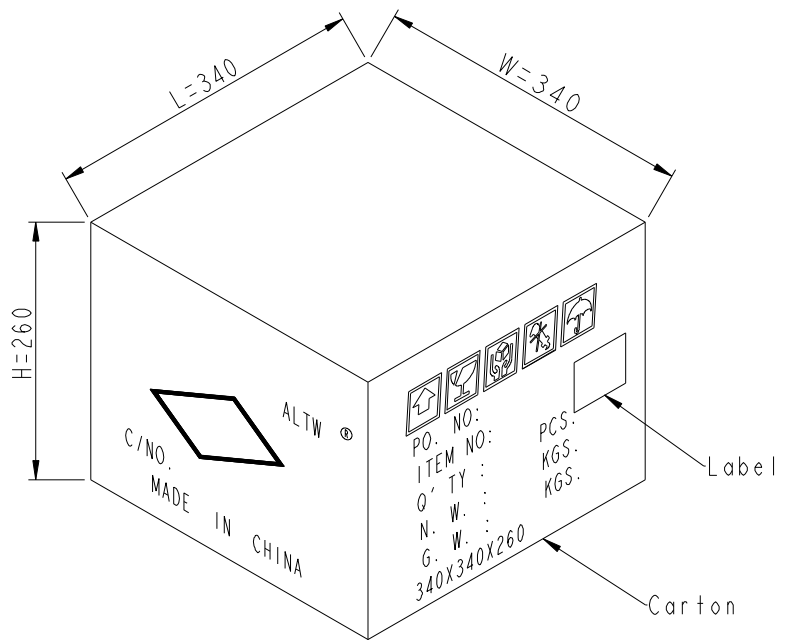

- Notes:
- * \varnothing Important Dimension To Check.
 - * Waterproof Rate: IP68(mating).
1M Depth Of Water In 24 Hours.
 - * Housing: Thermoplastic, UL94V-0, Natural White.
 - * Terminal: Copper Alloy, Gold Plated on contact area.
 - * Gasket: Silicone, Gray.
 - * Seals: Silicone, Gray.
 - * Wire: UL1430 20AWG.
 - * Current Rating : 5A maximum.
 - * Voltage Rating: 250V DC/AC maximum.
 - * Operating Temperature: -40~+105°C.

PACKAGE

10pcs connector put on rubble bag, and with a cable ties.

100 Pcs Cable into a PE Bag

ALTW
CONFIDENTIAL
2020-05-05
R&D DEPT.

Label print content

600pcs per Carton

UNIT:mm		TITLE	SSL1.2 2P WIRE ASS'Y PLUG TO OPEN		
TOLERANCE	±0.5mm	SCALE	1:1	SIZE	A4
		REV.	G	WC-REV.	.0
		SHEET	2	OF	2
		QC: Inspection item			