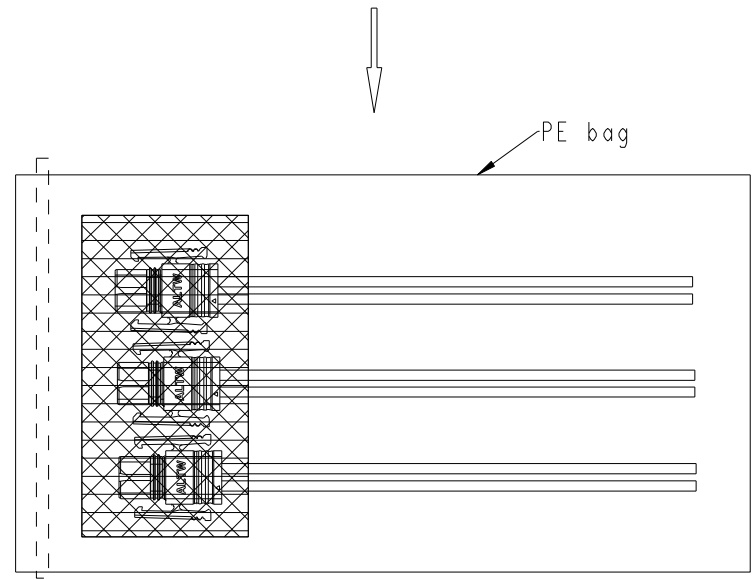

100 Pcs Cable into a PE Bag

ALTW
CONFIDENTIAL
2020-05-05
R&D DEPT.