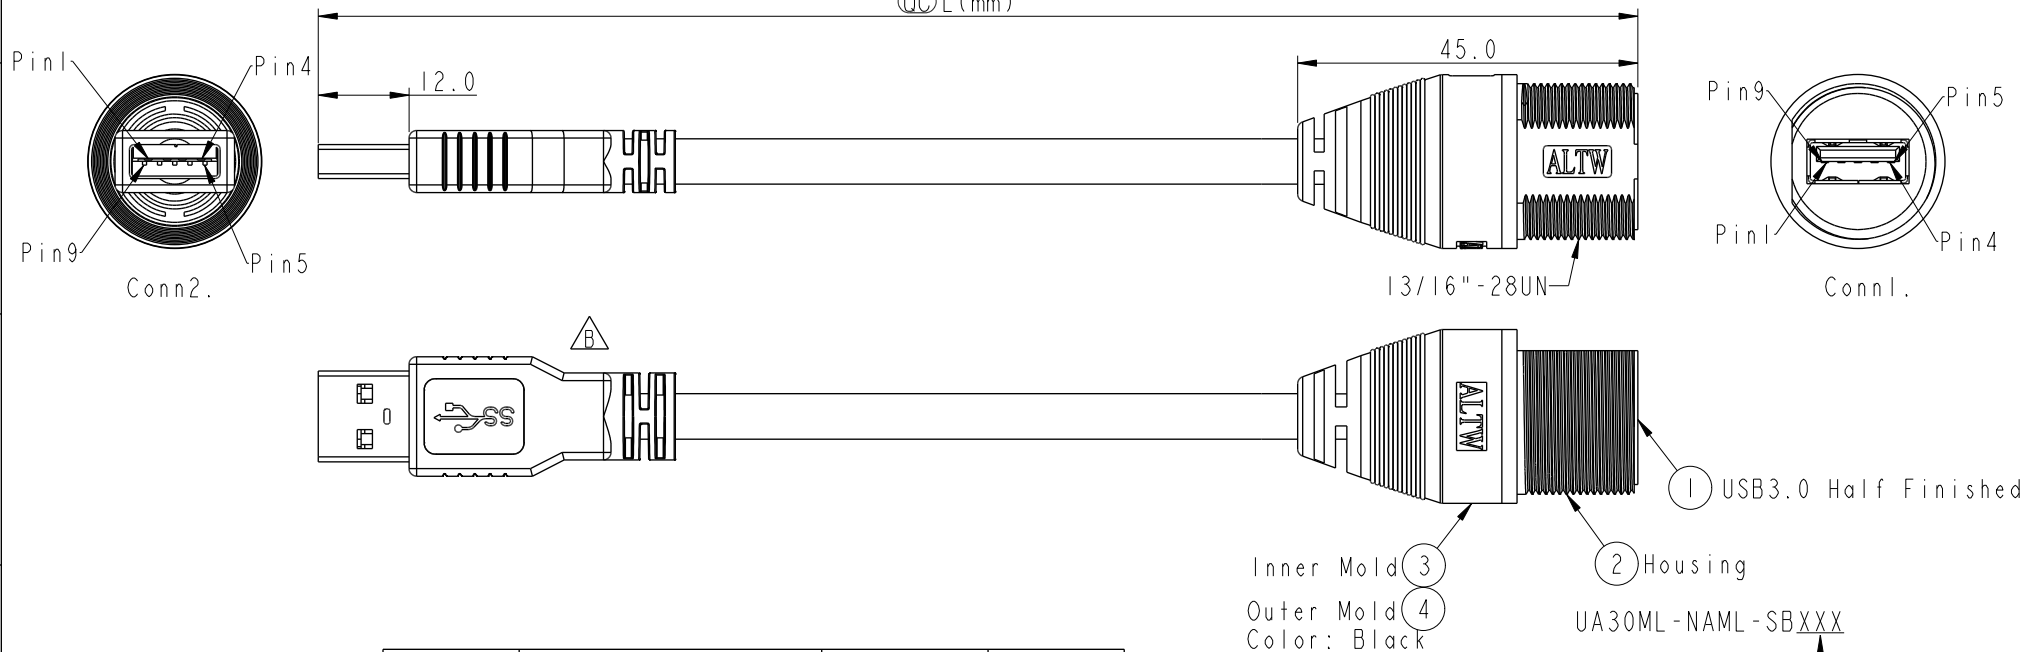

Shield	Braid	編織	Shield	Shield	
9	Orange 28AWG	橙	SDP2+	9	Twist
8	Purple 28AWG	紫	SDP2-	8	
7	Drain 28AWG		SDP2_Drain	7	Twist
6	Yellow 28AWG	黃	SDP1+	6	
5	Blue 28AWG	藍	SDP1-	5	Twist
7	Drain 28AWG		SDP1_Drain	7	
4	Black 28AWG	黑	GND_PWRrt	4	Twist
3	Green 28AWG	綠	UTP_D+	3	
2	White 28AWG	白	UTP_D-	2	Twist
1	Red 28AWG	紅	PWR	1	
Conn2.	Wire Color		Signal Name	Conn1.	

Inner Mold (3)
Outer Mold (4)
Color: Black

UA30ML-NAML-SBXXX

XXX: 01~03Meters
001: 01Meter
003: 03Meters
Cable Length(L): 01~03Meters

- Note:
- * \odot Important Dimension.
 - * Conn.1 Waterproof Rate: IP67
 - * Jack: USB3.0-A Female Solder
 - * Housing: Thermoplastic, Black
 - * Cable: UL2725(1P*28#+DAM)*2+1P*28#+2C*28#+ABD, PVC Jacket, UV Resistant, OD=6.0mm, Black
 - * Cable Length Tolerance: 01M: ±40mm
02M~03M: ±60mm
 - * All of Drain twisted together.

UNIT:mm

TOLERANCE
.X ±0.25
.XX ±0.1
.XXX ±0.05
ANGLES ±1°

TITLE
ACC, USB, A TYPE, DB-ENDED, MM

SCALE 1:2 SIZE A4 SHEET 1 OF 1

REV. B WC-REV. A.6 \odot Inspection item

Amphenol LTW
安費諾亮泰企業股份有限公司

ITEM NO	DRAWN BY	DATE
DWG NO	CHECKED BY	DATE
CUSTOMER	APPROVED BY	DATE