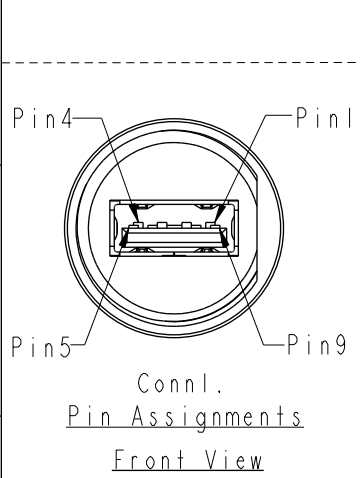

Shield	Braid	編織	Shield	Shield	
9	Orange 28AWG	橙	SDP2+	9	Twist
8	Purple 28AWG	紫	SDP2-	8	
7	Drain 28AWG		SDP2_Drain	7	Twist
6	Yellow 28AWG	黃	SDP1+	6	
5	Blue 28AWG	藍	SDP1-	5	Twist
7	Drain 28AWG		SDP1_Drain	7	
4	Black 28AWG	黑	GND_PWRrt	4	Twist
3	Green 28AWG	綠	UTP_D+	3	
2	White 28AWG	白	UTP_D-	2	Twist
1	Red 28AWG	紅	PWR	1	
Conn2.	Wire Color		Signal Name	Conn1.	

Inner Mold (3)
Outer Mold (4)
Color: Black

UA30ML-NAML-SBXXX

XXX: 01~03Meters
001: 01Meter
003: 03Meters
Cable Length(L): 01~03Meters

- Note:
- * \odot Important Dimension.
 - * Conn.1 Waterproof Rate: IP67
 - * Jack: USB3.0-A Female Solder
 - * Housing: Thermoplastic, Black
 - * Cable: UL2725(1P*28#+DAM)*2+1P*28#+2C*28#+ABD, PVC Jacket, UV Resistant, OD=6.0mm, Black
 - * Cable Length Tolerance: 01M: ±40mm
02M~03M: ±60mm
 - * All of Drain twisted together.

UNIT:mm

TOLERANCE
.X ±0.25
.XX ±0.1
.XXX ±0.05
ANGLES ±1°

TITLE
ACC, USB, A TYPE, DB-ENDED, MM

SCALE 1:2 SIZE A4 SHEET 1 OF 1

REV. B WC-REV. A.6 \odot Inspection item

Amphenol LTW
安費諾亮泰企業股份有限公司

ITEM NO	DRAWN BY	DATE
DWG NO	CHECKED BY	DATE
CUSTOMER	APPROVED BY	DATE