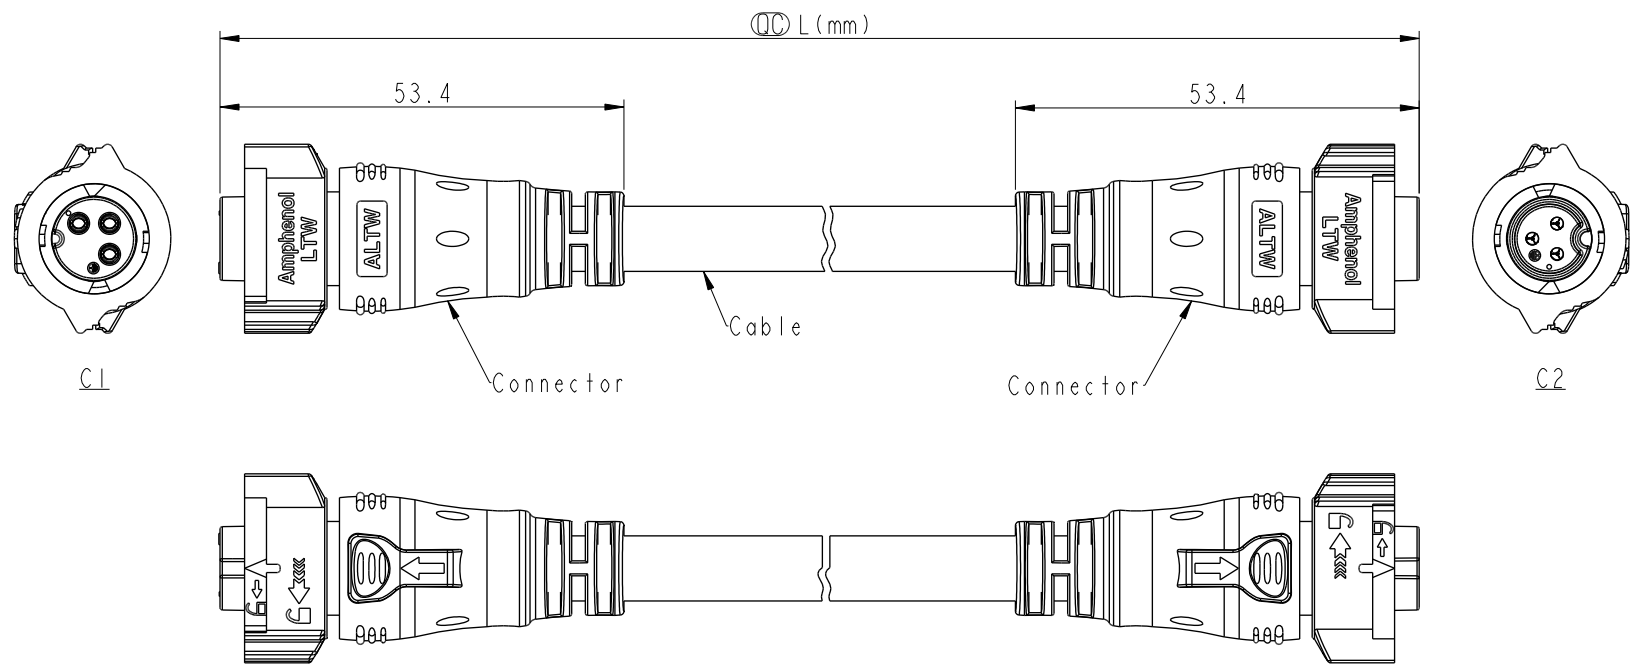

- Note:
- \*  $\text{⌀}$  Important Dimension
  - \* Waterproof Rate: IP68, Mated  
IP68: 1M depth of water in 24hours
  - \* Connector: Thermoplastic, Black
  - \* Pin: Copper Alloy, Gold Plated
  - \* Cable: SJTW, PVC Jacket, Black
  - \* Cable Length Tolerance: 0.5M: +60/-0mm  
01M: +60/-0mm  
02~03M: +120/-0mm  
04~05M: +160/-0mm  
06~10M: ±100mm  
11~20M: ±200mm  
21~30M: ±300mm  
31~99M: ±500mm

UNIT:mm	$\text{⌀}$	$\text{⌒}$	TITLE ACC, XLOK, B-10A, DB-ENDED FF
TOLERANCE $\pm 0.5\text{mm}$	SCALE 1:2	SIZE A4	SHEET 1 OF 2
REV. A	WC-REV. A.5	$\text{Ⓢ}$ : Inspection item	

**Amphenol LTW**  
安費諾亮泰企業股份有限公司

3P	PVC	8.6	16	AB-BB03FL-BBBL-QEXXX
2P		8.2		AB-BB02FL-BBBL-QEXXX
Contacts	Cable Jacket	Cable OD	AWG	Item No.

AB-BB XX FL-BBBL-QE XXX

02: 2Pin  
03: 3Pin

XXX: 0.5~99Meters  
A05: 0.5 Meter  
001: 01 Meter  
002: 02 Meters  
:  
099: 99 Meters

Pin Out	2	White	白	3	Green	綠
	1	Black	黑	2	White	白
				1	Black	黑
	Pin #	Wire		Pin #	Wire	
C2						
C1						

Pin Assignments Front View

UNIT:mm		TITLE	ACC, XLOK, B-10A, DB-ENDED FF	
TOLERANCE	$\pm 0.5\text{mm}$	SCALE	1:2	SIZE A4
		REV.	A	WC-REV. A.5
				SHEET 2 OF 2
				QC: Inspection item