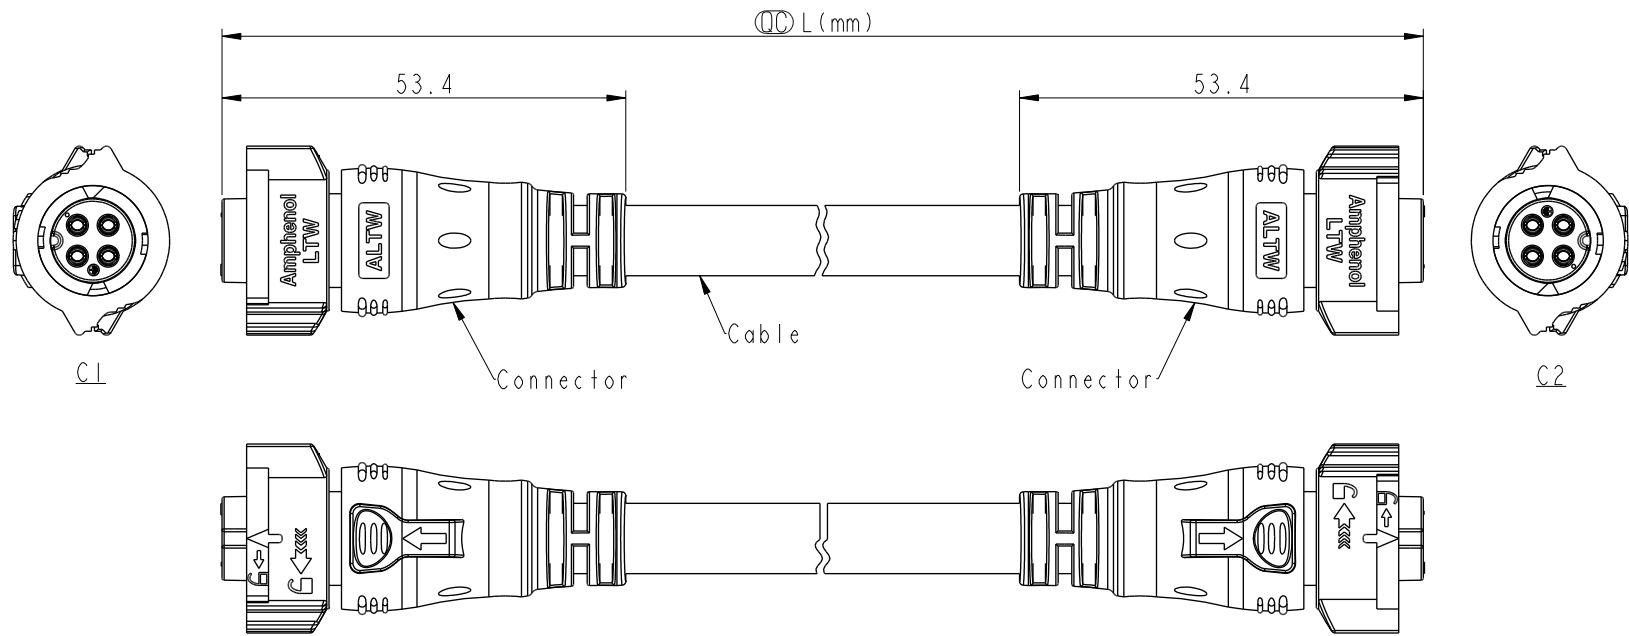

- Note:
- * Ⓞ Important Dimension
 - * Waterproof Rate: IP68, Mated
IP68: 1M depth of water in 24hours
 - * Connector: Thermoplastic, Black
 - * Pin: Copper Alloy, Gold Plated
 - * Cable: SJTW, PVC Jacket, Black
 - * Cable Length Tolerance: 0.5M: +60/-0mm
01M: +60/-0mm
02~03M: +120/-0mm
04~05M: +160/-0mm
06~10M: ±100mm
11~20M: ±200mm
21~30M: ±300mm
31~99M: ±500mm

A	UNIT: mm	TITLE ACC, XLOK, B-10A, DB-ENDED FF		Amphenol LTW 安費諾亮泰企業股份有限公司		ITEM NO	DRAWN BY Vicky	DATE 2020-01-20
	TOLERANCE ±0.5mm	SCALE 1:2	SIZE A4			SHEET 1 OF 2	DWG NO AB-BBXXFL-BBFL-QEXXX	CHECKED BY Rita
		REV. A	WC-REV. A.5	Ⓞ: Inspection item	CUSTOMER ALTW	APPROVED BY Max	DATE 2020-01-20	

AB-BB XX FL-BBFL-QE XXX

02: 2Pin
03: 3Pin
04: 4Pin

XXX: 0.5~99Meters
A05: 0.5 Meter
001: 01 Meter
002: 02 Meters
:
099: 99 Meters

Pin Out	2 White 1 Black	3 Green 2 White 1 Black	4 Red 3 Green 2 White 1 Black
	Pin # Wire	Pin # Wire	Pin # Wire
CI & C2			
	2P	3P	4P

Pin Assignments Front View

UNIT:mm

TOLERANCE
±0.5mm

TITLE
ACC, XLOK, B-10A, DB-ENDED
FF

SCALE 1:2 SIZE A4 SHEET 2 OF 2
REV. A WC-REV. A.5 (QC): Inspection item

Amphenol LTW
安費諾亮泰企業股份有限公司

ITEM NO	DRAWN BY Vicky	DATE 2020-01-20
DWG NO AB-BBXXFL-BBFL-QEXXX	CHECKED BY Rita	DATE 2020-01-20
CUSTOMER ALTW	APPROVED BY Max	DATE 2020-01-20