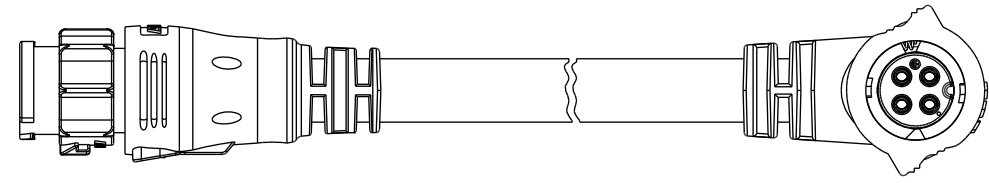

- Note:
- * \varnothing Important Dimension
 - * Waterproof Rate: IP68, Mated
IP68: 1M depth of water in 24hours
 - * Connector: Thermoplastic, Black
 - * Pin: Copper Alloy, Gold Plated
 - * Cable: SJTW, PVC Jacket, Black
 - * Cable Length Tolerance: 0.5M: +60/-0mm
01M: +60/-0mm
02~03M: +120/-0mm
04~05M: +160/-0mm
06~10M: ±100mm
11~20M: ±200mm
21~30M: ±300mm
31~99M: ±500mm

UNIT: mm

TOLERANCE
±0.5mm

TITLE ACC, XLOK, B-10A, DB-ENDED MF			
SCALE 1:2	SIZE A4	SHEET 1 OF 2	
REV. A	WC-REV. A.5	\varnothing : Inspection item	

Amphenol LTW
安費諾亮泰企業股份有限公司

ITEM NO.	DRAWN BY Vicky	DATE 2020-01-20
DWG NO. AB-BBXXML-BBFR-QEXXX	CHECKED BY Rita	DATE 2020-01-20
CUSTOMER ALTW	APPROVED BY Max	DATE 2020-01-20

Pin Assignments Front View

UNIT:mm		TITLE	ACC, XLOK, B-10A, DB-ENDED MF	
TOLERANCE	±0.5mm	SCALE	1:2	SIZE A4
		REV.	A	WC-REV. A.5
			SHEET 2 OF 2	QC: Inspection item

Amphenol LTW
 安費諾亮泰企業股份有限公司

ITEM NO	DRAWN BY	DATE
DWG NO	CHECKED BY	DATE
CUSTOMER	APPROVED BY	DATE
ALTW	Vicky Rita Max	2020-01-20 2020-01-20 2020-01-20