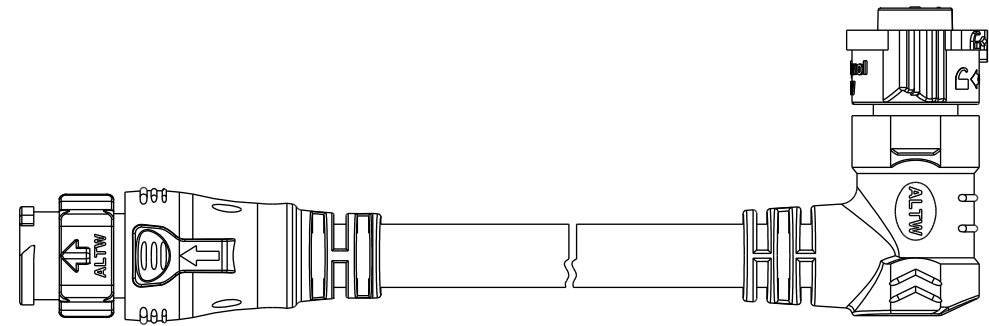

- Note:
- * \varnothing Important Dimension
 - * Waterproof Rate: IP68, Mated
IP68: 1M depth of water in 24hours
 - * Connector: Thermoplastic, Black
 - * Pin: Copper Alloy, Gold Plated
 - * Cable: SJTW, PVC Jacket, Black
 - * Cable Length Tolerance: 0.5M: +60/-0mm
01M: +60/-0mm
02~03M: +120/-0mm
04~05M: +160/-0mm
06~10M: ±100mm
11~20M: ±200mm
21~30M: ±300mm
31~99M: ±500mm

UNIT: mm

TOLERANCE
±0.5mm

TITLE ACC, XLOK, B-10A, DB-ENDED MF			
SCALE 1:2	SIZE A4	SHEET 1 OF 2	
REV. A	WC-REV. A.5	\varnothing : Inspection item	

Amphenol LTW
安費諾亮泰企業股份有限公司

ITEM NO.	DRAWN BY Vicky	DATE 2020-01-20
DWG NO. AB-BBXXML-BBFR-QEXXX	CHECKED BY Rita	DATE 2020-01-20
CUSTOMER ALTW	APPROVED BY Max	DATE 2020-01-20

Pin Assignments Front View

UNIT:mm		TITLE	ACC, XLOK, B-10A, DB-ENDED MF	
TOLERANCE	±0.5mm	SCALE	1:2	SIZE A4
		REV.	A	WC-REV. A.5
			SHEET 2 OF 2	QC: Inspection item

Amphenol LTW
 安費諾亮泰企業股份有限公司

ITEM NO	DRAWN BY	DATE
DWG NO	CHECKED BY	DATE
CUSTOMER	APPROVED BY	DATE
ALTW	Vicky Rita Max	2020-01-20 2020-01-20 2020-01-20