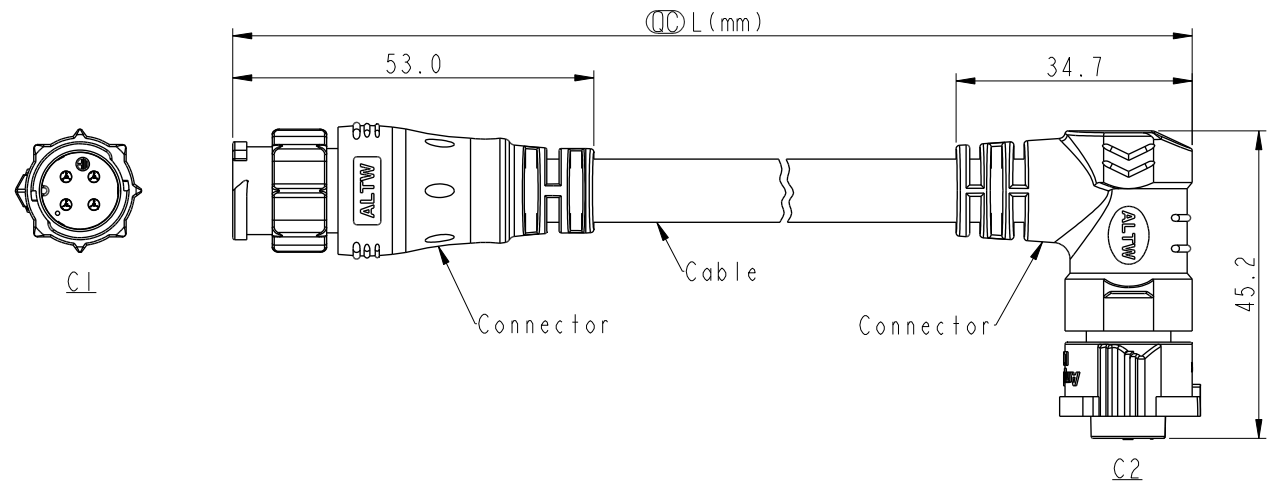

- Note:
- * \varnothing Important Dimension
 - * Waterproof Rate: IP68, Mated
IP68: 1M depth of water in 24hours
 - * Connector: Thermoplastic, Black
 - * Pin: Copper Alloy, Gold Plated
 - * Cable: SJTW, PVC Jacket, Black
 - * Cable Length Tolerance: 0.5M: +60/-0mm
01M: +60/-0mm
02~03M: +120/-0mm
04~05M: +160/-0mm
06~10M: ±100mm
11~20M: ±200mm
21~30M: ±300mm
31~99M: ±500mm

UNIT: mm

TOLERANCE
±0.5mm

TITLE ACC, XLOK, B-10A, DB-ENDED MF			
SCALE 1:2	SIZE A4	SHEET 1 OF 2	
REV. A	WC-REV. A.5	\varnothing : Inspection item	

Amphenol LTW
安費諾亮泰企業股份有限公司

ITEM NO.	DRAWN BY Vicky	DATE 2020-01-20
DWG NO. AB-BBXXML-BBFR-QEXXX	CHECKED BY Rita	DATE 2020-01-20
CUSTOMER ALTW	APPROVED BY Max	DATE 2020-01-20

AB-BB XX ML-BBFR-QE XXX

02: 2Pin
 03: 3Pin
 04: 4Pin

XXX: 0.5-99Meters
 A05: 0.5 Meter
 001: 01 Meter
 002: 02 Meters
 :
 099: 99 Meters

Pin Out	2 1 White Black	3 2 Green White Black	4 3 2 1 Red Green White Black
	Pin # Wire	Pin # Wire	Pin # Wire
C2			
C1			

Pin Assignments Front View

UNIT:mm		TITLE	ACC, XLOK, B-10A, DB-ENDED MF	
TOLERANCE	±0.5mm	SCALE	1:2	SIZE A4
		REV.	A	WC-REV. A.5
			SHEET 2 OF 2	QC: Inspection item

Amphenol LTW
 安費諾亮泰企業股份有限公司

ITEM NO	DRAWN BY	DATE
DWG NO	CHECKED BY	DATE
CUSTOMER	APPROVED BY	DATE
ALTW	Vicky Rita Max	2020-01-20 2020-01-20 2020-01-20