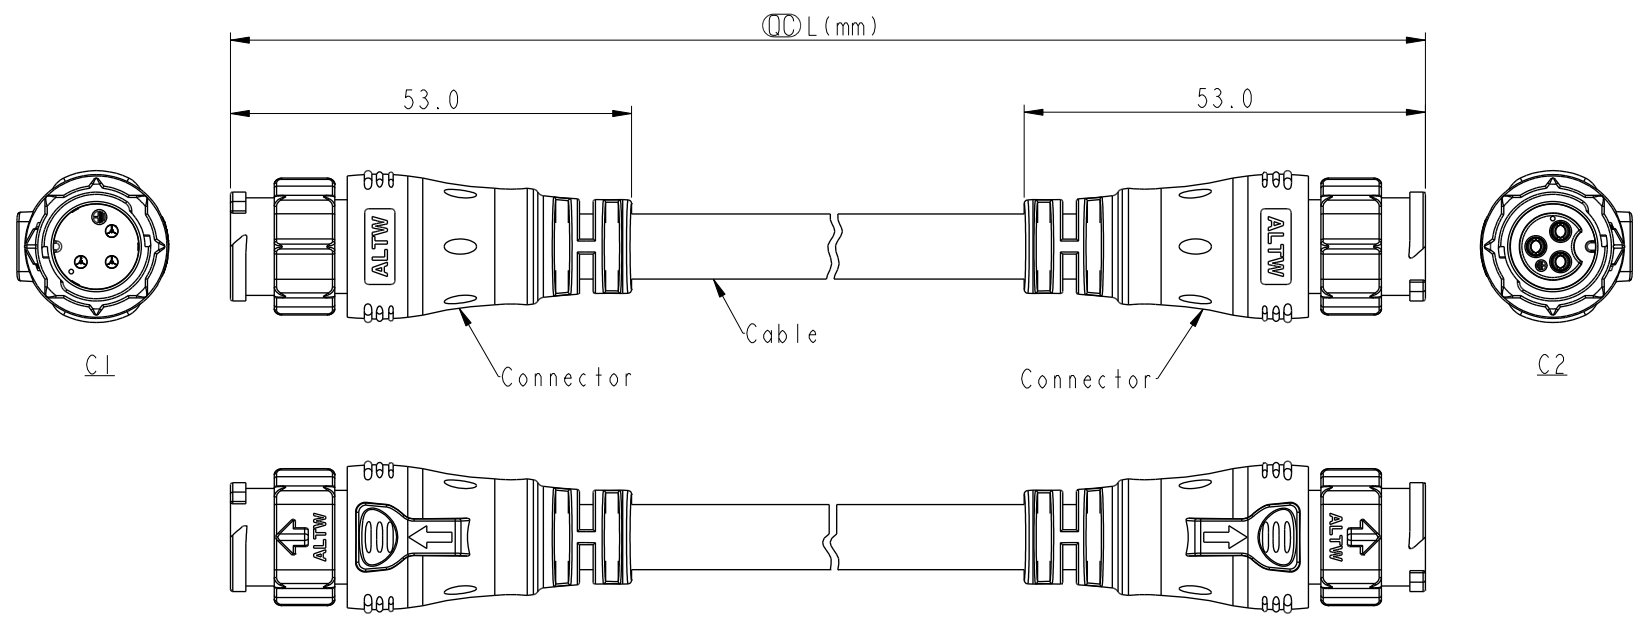

- Note:
- \*  $\text{⌀}$  Important Dimension
  - \* Waterproof Rate: IP68, Mated  
IP68: 1M depth of water in 24hours
  - \* Connector: Thermoplastic, Black
  - \* Pin: Copper Alloy, Gold Plated
  - \* Cable: SJTW, PVC Jacket, Black
  - \* Cable Length Tolerance: 0.5M: +60/-0mm  
01M: +60/-0mm  
02~03M: +120/-0mm  
04~05M: +160/-0mm  
06~10M: ±100mm  
11~20M: ±200mm  
21~30M: ±300mm  
31~99M: ±500mm

UNIT:mm	$\text{⌀}$	$\text{⌒}$
TOLERANCE	±0.5mm	

TITLE ACC, XLOK, B-10A, DB-ENDED MM		
SCALE 1:2	SIZE A4	SHEET 1 OF 2
REV. A	WC-REV. A.5	$\text{⌀}$ : Inspection item

**Amphenol LTW**  
安費諾亮泰企業股份有限公司

ITEM NO	DRAWN BY Vicky	DATE 2020-01-20
DWG NO AB-BBXXML-BBHL-QEXXX	CHECKED BY Rita	DATE 2020-01-20
CUSTOMER ALTW	APPROVED BY Max	DATE 2020-01-20

AB-BB XX ML-BBHL-QE XXX

02: 2Pin  
03: 3Pin

XXX: 0.5~99Meters  
A05: 0.5 Meter  
001: 01 Meter  
002: 02 Meters  
:  
099: 99 Meters

Pin Out	2	White	白	3	Green	綠
	1	Black	黑	2	White	白
				1	Black	黑
	Pin #	Wire		Pin #	Wire	
C2						
	2P	3P				
C1						
	2P	3P				

Pin Assignments Front View

UNIT:mm		TITLE	ACC, XLOK, B-10A, DB-ENDED MM		
TOLERANCE	±0.5mm	SCALE	1:2	SIZE	A4
		REV.	A	WC-REV.	A.5
				SHEET	2 OF 2
				QC: Inspection item	

**Amphenol LTW**  
安費諾亮泰企業股份有限公司