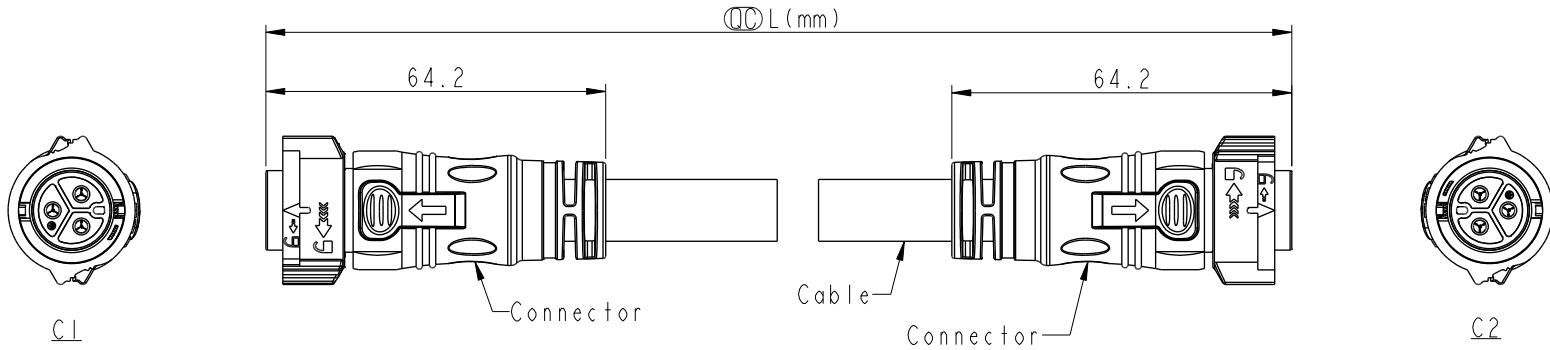

- Note:
- \*  $\varnothing$  Important Dimension.
  - \* Waterproof Rate: IP68, Mated.  
IP68: 1M depth of water in 24 hours.
  - \* Connector: Thermoplastic, Black.
  - \* Pin: Copper Alloy, Gold Plated.
  - \* Cable: SJTW, PVC Jacket, Black.
  - \* Cable Length Tolerance: 0.5M: +60/-0mm  
01M: +60/-0mm  
02~03M: +120/-0mm  
04~05M: +160/-0mm  
06~10M: ±100mm  
11~20M: ±200mm  
21~30M: ±300mm  
31~99M: ±500mm

UNIT: mm		
TOLERANCE	±0.5 mm	

TITLE ACC, XLOK, C-20A, DB-ENDED FF		
SCALE 1:2	SIZE A4	SHEET 1 OF 2
REV. A	WC-REV.	$\varnothing$ : Inspection item

**Amphenol LTW**  
安費諾亮泰企業股份有限公司

ITEM NO.	DRAWN BY Ruru	DATE 2020-01-08
DWG NO. AB-CCXXBL-CCBL-QEXXX	CHECKED BY Rita	DATE 2020-01-08
CUSTOMER ALTW	APPROVED BY Max	DATE 2020-01-08

AB - CC XX B L - CC B L - Q E XXX

02: 2Pin  
03: 3Pin

XXX: 0.5~99Meters  
A05: 0.5 Meter  
001: 01 Meter  
002: 02 Meters  
:  
099: 99 Meters

UNIT:mm 

TOLERANCE  
± 0.5 mm

TITLE ACC, XLOK, C-20A, DB-ENDED  
FF

SCALE 1:2	SIZE A4	SHEET 2 OF 2
REV. A	WC-REV.	QC: Inspection item

Amphenol LTW

安費諾亮泰企業股份有限公司

ITEM NO	DRAWN BY Ruru	DATE 2020-01-08
DWG NO AB-CCXXBL-CCBL-QEXXX	CHECKED BY Rita	DATE 2020-01-08
CUSTOMER ALTW	APPROVED BY Max	DATE 2020-01-08