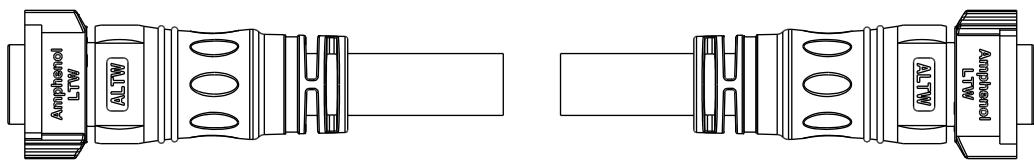

- Note:
- \*  $\varnothing$  Important Dimension.
  - \* Waterproof Rate: IP68, Mated.  
IP68: 1M depth of water in 24 hours.
  - \* Connector: Thermoplastic, Black.
  - \* Pin: Copper Alloy, Gold Plated.
  - \* Cable: SJTW, PVC Jacket, Black.
  - \* Cable Length Tolerance: 0.5M: +60/-0mm  
01M: +60/-0mm  
02~03M: +120/-0mm  
04~05M: +160/-0mm  
06~10M: ±100mm  
11~20M: ±200mm  
21~30M: ±300mm  
31~99M: ±500mm

UNIT: mm		
TOLERANCE	±0.5 mm	

TITLE ACC, XLOK, C-20A, DB-ENDED FF		
SCALE 1:2	SIZE A4	SHEET 1 OF 2
REV. A	WC-REV.	$\varnothing$ : Inspection item

**Amphenol LTW**  
安費諾亮泰企業股份有限公司

ITEM NO.	DRAWN BY Ruru	DATE 2020-01-08
DWG NO. AB-CCXXBL-CCBL-QEXXX	CHECKED BY Rita	DATE 2020-01-08
CUSTOMER ALTW	APPROVED BY Max	DATE 2020-01-08

AB - CC XX B L - CC B L - Q E XXX

02: 2Pin  
03: 3Pin

XXX: 0.5~99Meters  
A05: 0.5 Meter  
001: 01 Meter  
002: 02 Meters  
:  
099: 99 Meters

UNIT:mm 

TOLERANCE  
± 0.5 mm

TITLE ACC, XLOK, C-20A, DB-ENDED  
FF