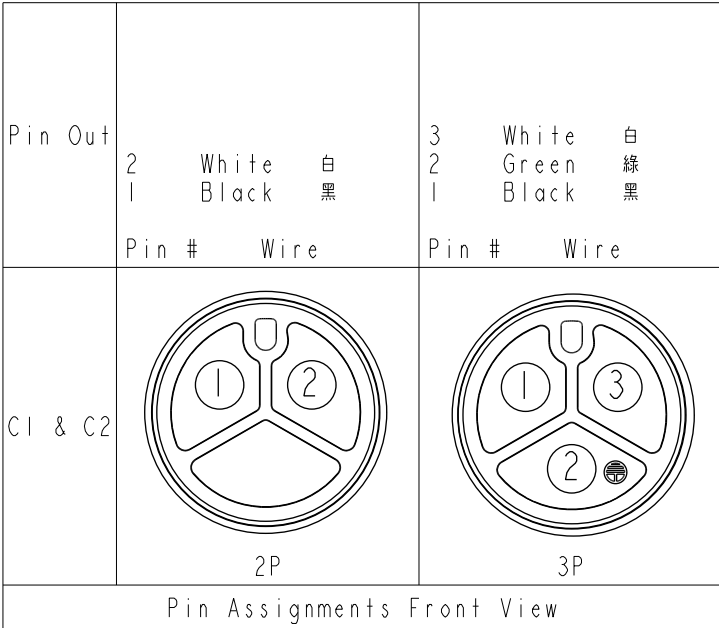

- Note:
- \*  $\varnothing$  Important Dimension.
  - \* Waterproof Rate: IP68, Mated.  
IP68: 1M depth of water in 24 hours.
  - \* Connector: Thermoplastic, Black.
  - \* Pin: Copper Alloy, Gold Plated.
  - \* Cable: SJTW, PVC Jacket, Black.
  - \* Cable Length Tolerance: 0.5M: +60/-0mm  
01M: +60/-0mm  
02~03M: +120/-0mm  
04~05M: +160/-0mm  
06~10M: ±100mm  
11~20M: ±200mm  
21~30M: ±300mm  
31~99M: ±500mm

UNIT: mm		
TOLERANCE	±0.5 mm	

TITLE ACC, XLOK, C-20A, DB-ENDED FF		
SCALE 1:2	SIZE A4	SHEET 1 OF 2
REV. A	WC-REV.	$\varnothing$ : Inspection item

**Amphenol LTW**  
安費諾亮泰企業股份有限公司

ITEM NO.	DRAWN BY Ruru	DATE 2020-01-08
DWG NO. AB-CCXXBL-CCBL-QEXXX	CHECKED BY Rita	DATE 2020-01-08
CUSTOMER ALTW	APPROVED BY Max	DATE 2020-01-08

AB - CC XX B L - CC B L - Q E XXX

02: 2Pin  
03: 3Pin

XXX: 0.5~99Meters  
A05: 0.5 Meter  
001: 01 Meter  
002: 02 Meters  
:  
099: 99 Meters

UNIT:mm 

TOLERANCE  
± 0.5 mm

TITLE ACC, XLOK, C-20A, DB-ENDED  
FF