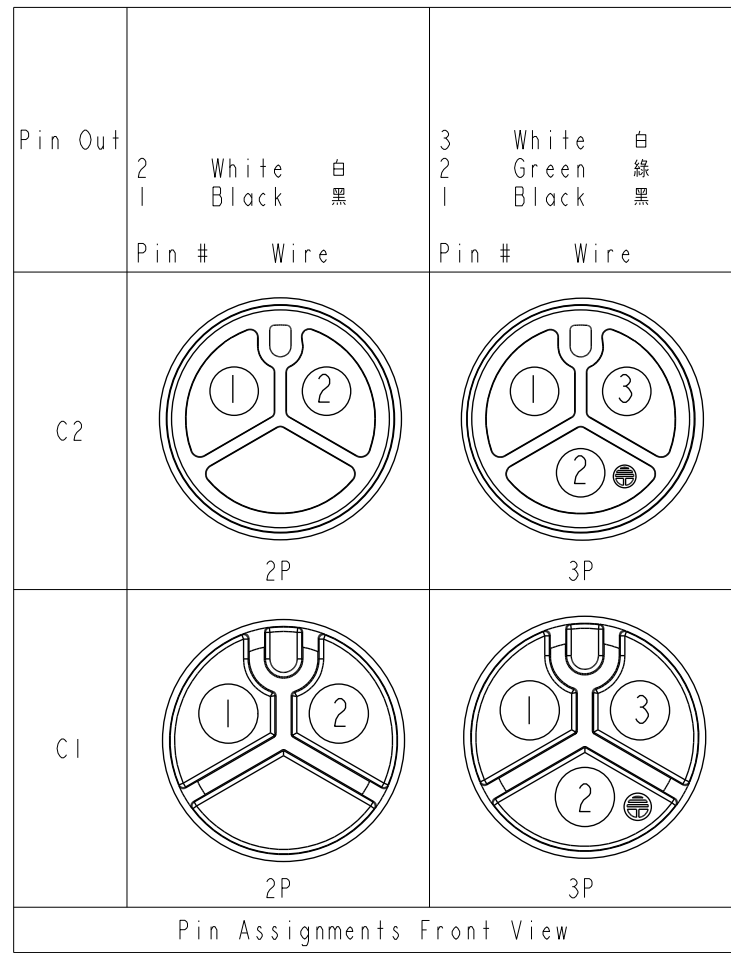

- Note:
- \*  $\varnothing$  Important Dimension.
  - \* Waterproof Rate: IP68, Mated.  
IP68: 1M depth of water in 24 hours.
  - \* Connector: Thermoplastic, Black.
  - \* Pin: Copper Alloy, Gold Plated.
  - \* Cable: SJTW, PVC Jacket, Black.
  - \* Cable Length Tolerance: 0.5M: +60/-0mm  
01M: +60/-0mm  
02~03M: +120/-0mm  
04~05M: +160/-0mm  
06~10M: ±100mm  
11~20M: ±200mm  
21~30M: ±300mm  
31~99M: ±500mm

UNIT: mm		TITLE	ACC, XLOK, C-20A, DB-ENDED FF	
TOLERANCE	±0.5 mm	SCALE	1:2	SIZE A4
		REV.	A	WC-REV.
		SHEET	1	OF 2
		$\varnothing$ : Inspection item		

**Amphenol LTW**  
安費諾亮泰企業股份有限公司

ITEM NO.	DRAWN BY	DATE
	Ruru	2020-01-07
DWG NO.	CHECKED BY	DATE
AB-CCXXFL-CCBL-QEXXX	Rita	2020-01-07
CUSTOMER	APPROVED BY	DATE
ALTW	Max	2020-01-07

UNIT:mm		TITLE	ACC, XLOK, C-20A, DB-ENDED FF	
TOLERANCE	± 0.5 mm	SCALE	1:2	SIZE A4
		REV.	A	WC-REV.
			CC: Inspection item	SHEET 2 OF 2

Amphenol LTW

安費諾亮泰企業股份有限公司

ITEM NO	DRAWN BY	DATE
	Ruru	2020-01-07
DWG NO	CHECKED BY	DATE
AB-CCXXFL-CCBL-QEXXX	Rita	2020-01-07
CUSTOMER	APPROVED BY	DATE
ALTW	Max	2020-01-07