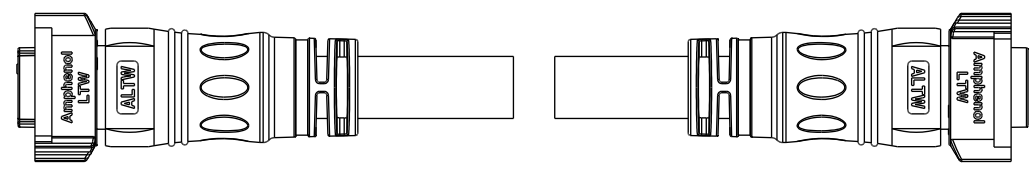

- Note:
- \*  $\varnothing$  Important Dimension.
  - \* Waterproof Rate: IP68, Mated.  
IP68: 1M depth of water in 24 hours.
  - \* Connector: Thermoplastic, Black.
  - \* Pin: Copper Alloy, Gold Plated.
  - \* Cable: SJTW, PVC Jacket, Black.
  - \* Cable Length Tolerance: 0.5M: +60/-0mm  
01M: +60/-0mm  
02~03M: +120/-0mm  
04~05M: +160/-0mm  
06~10M: ±100mm  
11~20M: ±200mm  
21~30M: ±300mm  
31~99M: ±500mm

UNIT: mm		TITLE	ACC, XLOK, C-20A, DB-ENDED FF	
TOLERANCE	±0.5 mm	SCALE	1:2	SIZE A4
		REV.	A	WC-REV.
		SHEET	1	OF 2
		$\varnothing$ : Inspection item		

**Amphenol LTW**  
安費諾亮泰企業股份有限公司

ITEM NO.	DRAWN BY	DATE
	Ruru	2020-01-07
DWG NO.	CHECKED BY	DATE
AB-CCXXFL-CCBL-QEXXX	Rita	2020-01-07
CUSTOMER	APPROVED BY	DATE
ALTW	Max	2020-01-07