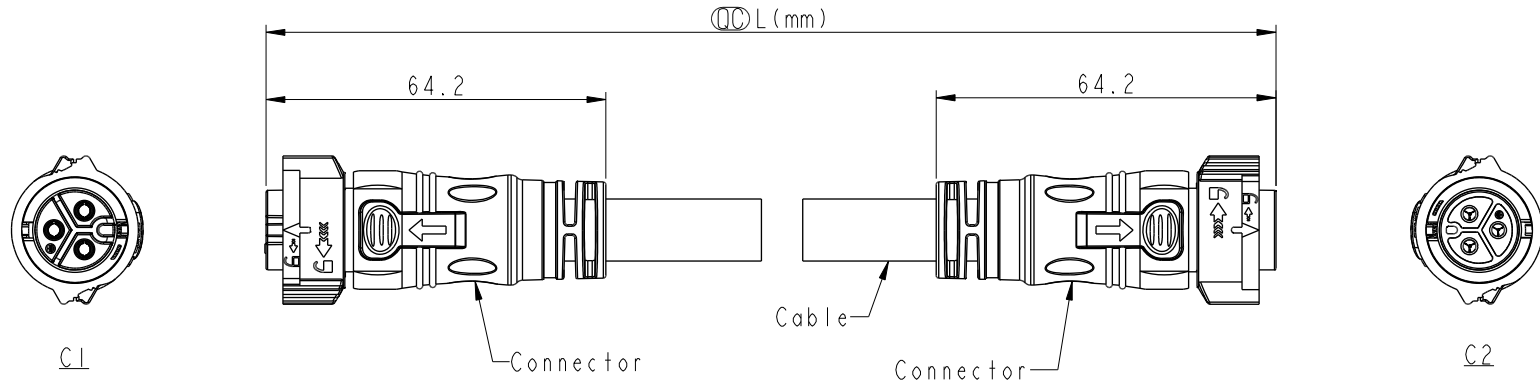

- Note:
- \*  $\varnothing$  Important Dimension.
  - \* Waterproof Rate: IP68, Mated.  
IP68: 1M depth of water in 24 hours.
  - \* Connector: Thermoplastic, Black.
  - \* Pin: Copper Alloy, Gold Plated.
  - \* Cable: SJTW, PVC Jacket, Black.
  - \* Cable Length Tolerance: 0.5M: +60/-0mm  
01M: +60/-0mm  
02~03M: +120/-0mm  
04~05M: +160/-0mm  
06~10M: ±100mm  
11~20M: ±200mm  
21~30M: ±300mm  
31~99M: ±500mm

UNIT: mm		TITLE	ACC, XLOK, C-20A, DB-ENDED FF	
TOLERANCE	±0.5 mm	SCALE	1:2	SIZE A4
		REV.	A	WC-REV.
		SHEET	1	OF 2
		$\varnothing$ : Inspection item		

**Amphenol LTW**  
安費諾亮泰企業股份有限公司

ITEM NO.	DRAWN BY	DATE
	Ruru	2020-01-07
DWG NO.	CHECKED BY	DATE
AB-CCXXFL-CCBL-QEXXX	Rita	2020-01-07
CUSTOMER	APPROVED BY	DATE
ALTW	Max	2020-01-07

UNIT:mm		TITLE	ACC, XLOK, C-20A, DB-ENDED FF	
TOLERANCE	± 0.5 mm	SCALE	1:2	SIZE A4
		REV.	A	WC-REV.
			CC: Inspection item	SHEET 2 OF 2

Amphenol LTW

安費諾亮泰企業股份有限公司

ITEM NO	DRAWN BY	DATE
	Ruru	2020-01-07
DWG NO	CHECKED BY	DATE
AB-CCXXFL-CCBL-QEXXX	Rita	2020-01-07
CUSTOMER	APPROVED BY	DATE
ALTW	Max	2020-01-07