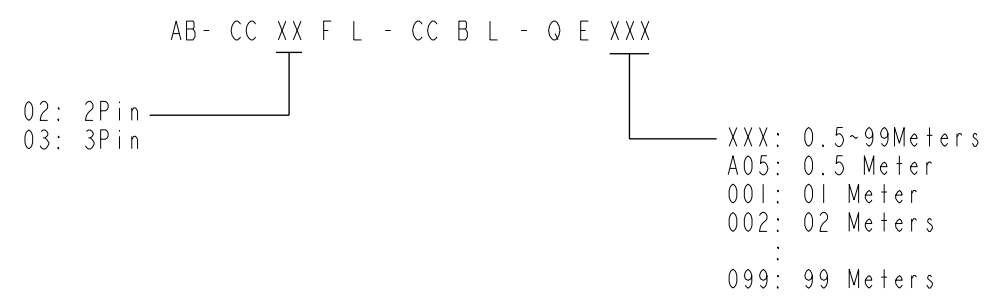

- Note:
- \*  $\varnothing$  Important Dimension.
  - \* Waterproof Rate: IP68, Mated.  
IP68: 1M depth of water in 24 hours.
  - \* Connector: Thermoplastic, Black.
  - \* Pin: Copper Alloy, Gold Plated.
  - \* Cable: SJTW, PVC Jacket, Black.
  - \* Cable Length Tolerance: 0.5M: +60/-0mm  
01M: +60/-0mm  
02~03M: +120/-0mm  
04~05M: +160/-0mm  
06~10M: ±100mm  
11~20M: ±200mm  
21~30M: ±300mm  
31~99M: ±500mm

UNIT: mm		TITLE	ACC, XLOK, C-20A, DB-ENDED FF	
TOLERANCE	±0.5 mm	SCALE	1:2	SIZE A4
		REV.	A	WC-REV.
		SHEET	1	OF 2
		$\varnothing$ : Inspection item		

**Amphenol LTW**  
安費諾亮泰企業股份有限公司

ITEM NO.	DRAWN BY	DATE
	Ruru	2020-01-07
DWG NO.	CHECKED BY	DATE
AB-CCXXFL-CCBL-QEXXX	Rita	2020-01-07
CUSTOMER	APPROVED BY	DATE
ALTW	Max	2020-01-07

UNIT:mm		TITLE	ACC, XLOK, C-20A, DB-ENDED FF	
TOLERANCE	± 0.5 mm	SCALE	1:2	SIZE A4
		REV.	A	WC-REV.
			CC: Inspection item	SHEET 2 OF 2

Amphenol LTW

安費諾亮泰企業股份有限公司

ITEM NO	DRAWN BY	DATE
	Ruru	2020-01-07
DWG NO	CHECKED BY	DATE
AB-CCXXFL-CCBL-QEXXX	Rita	2020-01-07
CUSTOMER	APPROVED BY	DATE
ALTW	Max	2020-01-07