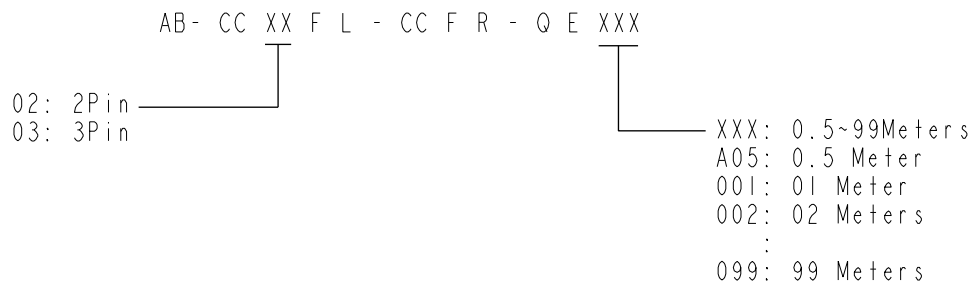

- Note:
- * \varnothing Important Dimension.
 - * Waterproof Rate: IP68, Mated.
IP68: 1M depth of water in 24 hours.
 - * Connector: Thermoplastic, Black.
 - * Pin: Copper Alloy, Gold Plated.
 - * Cable: SJTW, PVC Jacket, Black.
 - * Cable Length Tolerance:
 - 0.5M: +60/-0mm
 - 01M: +60/-0mm
 - 02~03M: +120/-0mm
 - 04~05M: +160/-0mm
 - 06~10M: ±100mm
 - 11~20M: ±200mm
 - 21~30M: ±300mm
 - 31~99M: ±500mm

UNIT:mm	
TOLERANCE	±0.5 mm

TITLE ACC, XLOK, C-20A, DB-ENDED FF		
SCALE 1:2	SIZE A4	SHEET 1 OF 2
REV. A	WC-REV.	\varnothing : Inspection item

Amphenol LTW
安費諾亮泰企業股份有限公司

ITEM NO.	DRAWN BY Ruru	DATE 2020-01-07
DWG NO. AB-CCXXFL-CCFR-QEXXX	CHECKED BY Rita	DATE 2020-01-07
CUSTOMER ALTW	APPROVED BY Max	DATE 2020-01-07

UNIT: mm		TITLE	ACC, XLOK, C-20A, DB-ENDED FF		
TOLERANCE	± 0.5 mm	SCALE	1:2	SIZE	A4
		REV.	A	WC-REV.	
				SHEET	2 OF 2
				☉: Inspection item	

Amphenol LTW

安費諾亮泰企業股份有限公司

ITEM NO	DRAWN BY	DATE
	Ruru	2020-01-07
DWG NO	CHECKED BY	DATE
AB-CCXXFL-CCFR-QEXXX	Rita	2020-01-07
CUSTOMER	APPROVED BY	DATE
ALTW	Max	2020-01-07