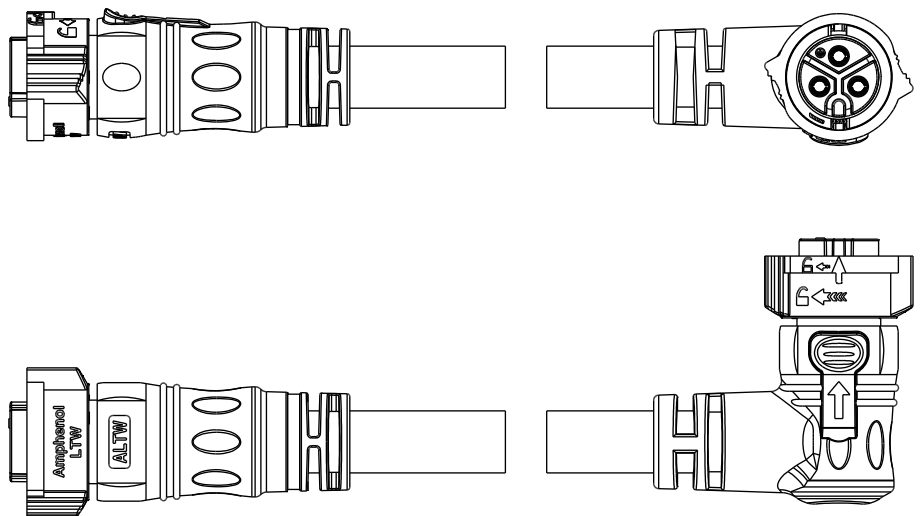

- Note:
- * \varnothing Important Dimension.
 - * Waterproof Rate: IP68, Mated.
IP68: 1M depth of water in 24 hours.
 - * Connector: Thermoplastic, Black.
 - * Pin: Copper Alloy, Gold Plated.
 - * Cable: SJTW, PVC Jacket, Black.
 - * Cable Length Tolerance:
 - 0.5M: +60/-0mm
 - 01M: +60/-0mm
 - 02~03M: +120/-0mm
 - 04~05M: +160/-0mm
 - 06~10M: ±100mm
 - 11~20M: ±200mm
 - 21~30M: ±300mm
 - 31~99M: ±500mm

UNIT:mm	
TOLERANCE	±0.5 mm

TITLE ACC, XLOK, C-20A, DB-ENDED FF		
SCALE 1:2	SIZE A4	SHEET 1 OF 2
REV. A	WC-REV.	\varnothing : Inspection item

Amphenol LTW
安費諾亮泰企業股份有限公司

ITEM NO.	DRAWN BY Ruru	DATE 2020-01-07
DWG NO. AB-CCXXFL-CCFR-QEXXX	CHECKED BY Rita	DATE 2020-01-07
CUSTOMER ALTW	APPROVED BY Max	DATE 2020-01-07

UNIT: mm		TITLE	ACC, XLOK, C-20A, DB-ENDED FF		
TOLERANCE	± 0.5 mm	SCALE	1:2	SIZE	A4
		REV.	A	WC-REV.	
				SHEET	2 OF 2
				☉: Inspection item	

Amphenol LTW

安費諾亮泰企業股份有限公司

ITEM NO	DRAWN BY	DATE
	Ruru	2020-01-07
DWG NO	CHECKED BY	DATE
AB-CCXXFL-CCFR-QEXXX	Rita	2020-01-07
CUSTOMER	APPROVED BY	DATE
ALTW	Max	2020-01-07