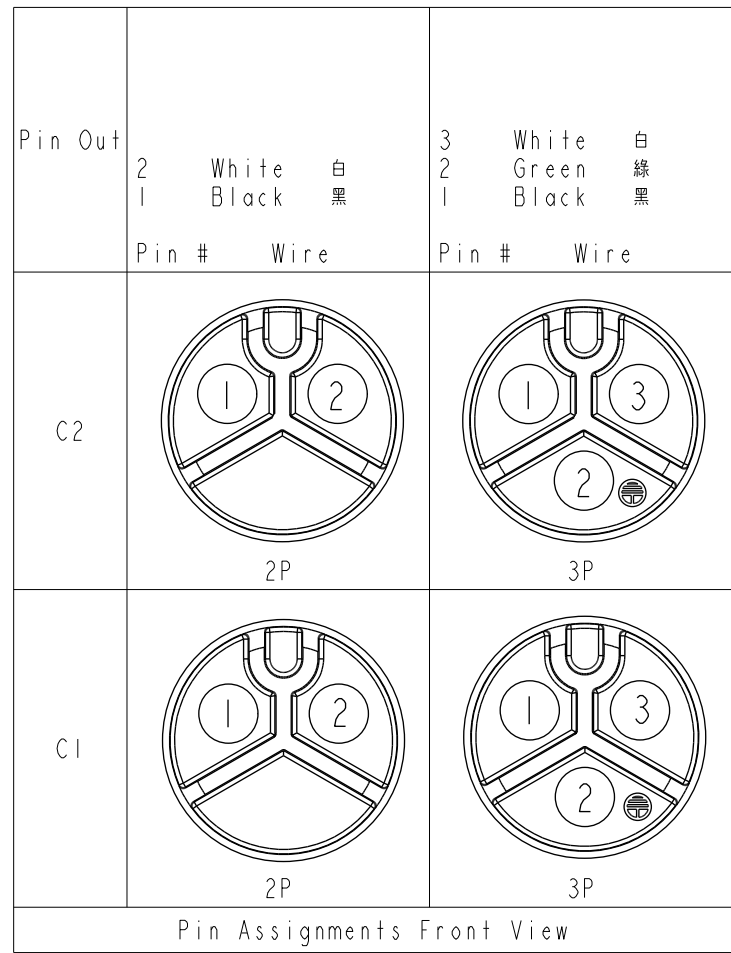

- Note:
- * \varnothing Important Dimension.
 - * Waterproof Rate: IP68, Mated.
IP68: 1M depth of water in 24 hours.
 - * Connector: Thermoplastic, Black.
 - * Pin: Copper Alloy, Gold Plated.
 - * Cable: SJTW, PVC Jacket, Black.
 - * Cable Length Tolerance:
 - 0.5M: +60/-0mm
 - 01M: +60/-0mm
 - 02~03M: +120/-0mm
 - 04~05M: +160/-0mm
 - 06~10M: ±100mm
 - 11~20M: ±200mm
 - 21~30M: ±300mm
 - 31~99M: ±500mm

UNIT:mm	
TOLERANCE	±0.5 mm

TITLE ACC, XLOK, C-20A, DB-ENDED FF		
SCALE 1:2	SIZE A4	SHEET 1 OF 2
REV. A	WC-REV.	\varnothing : Inspection item

Amphenol LTW
安費諾亮泰企業股份有限公司

ITEM NO.	DRAWN BY Ruru	DATE 2020-01-07
DWG NO. AB-CCXXFL-CCFR-QEXXX	CHECKED BY Rita	DATE 2020-01-07
CUSTOMER ALTW	APPROVED BY Max	DATE 2020-01-07

THIS DOCUMENT IS SUBJECT TO CHANGE WITHOUT NOTICE. IT IS CONFIDENTIAL AND A PROPERTY OF Amphenol LTW. DISCLOSURE TO THIRD PARTY HAS TO BE AUTHORIZED BY Amphenol LTW.

3P		PVC	11.7	12	AB-CC03FL-CCFR-QEXXX
2P			10.7		AB-CC02FL-CCFR-QEXXX
Contacts	Cable Jacket	Cable OD	AWG	Item No.	

UNIT: mm		TITLE	ACC, XLOK, C-20A, DB-ENDED FF		
TOLERANCE	± 0.5 mm	SCALE	1:2	SIZE	A4
		REV.	A	WC-REV.	
				SHEET	2 OF 2
				☉: Inspection item	

Amphenol LTW

安費諾亮泰企業股份有限公司

ITEM NO	DRAWN BY	DATE
	Ruru	2020-01-07
DWG NO	CHECKED BY	DATE
AB-CCXXFL-CCFR-QEXXX	Rita	2020-01-07
CUSTOMER	APPROVED BY	DATE
ALTW	Max	2020-01-07