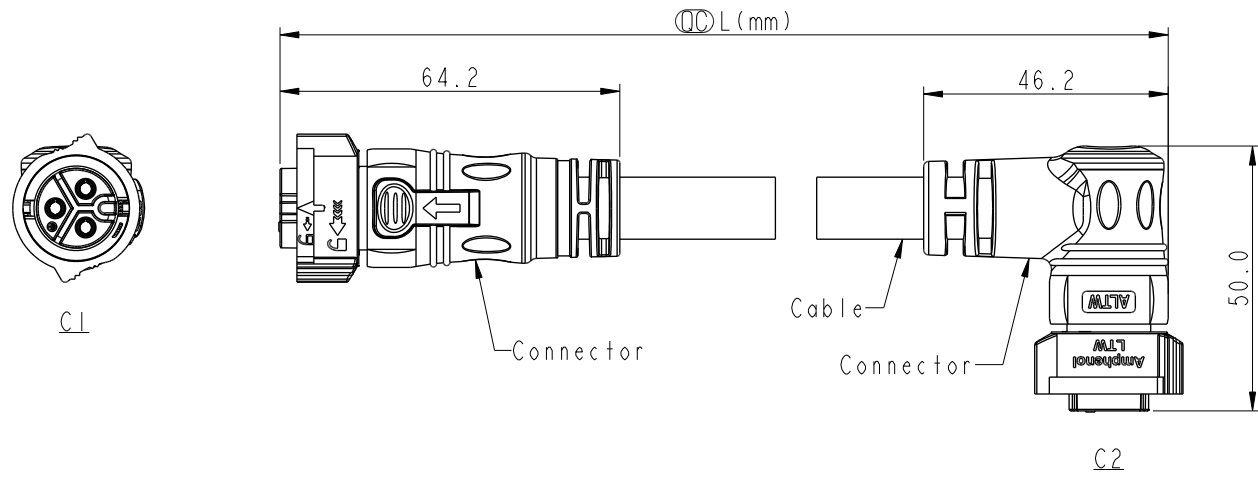

- Note:
- * \varnothing Important Dimension.
 - * Waterproof Rate: IP68, Mated.
IP68: 1M depth of water in 24 hours.
 - * Connector: Thermoplastic, Black.
 - * Pin: Copper Alloy, Gold Plated.
 - * Cable: SJTW, PVC Jacket, Black.
 - * Cable Length Tolerance:
 - 0.5M: +60/-0mm
 - 01M: +60/-0mm
 - 02~03M: +120/-0mm
 - 04~05M: +160/-0mm
 - 06~10M: ±100mm
 - 11~20M: ±200mm
 - 21~30M: ±300mm
 - 31~99M: ±500mm

UNIT:mm	
TOLERANCE	±0.5 mm

TITLE ACC, XLOK, C-20A, DB-ENDED FF		
SCALE 1:2	SIZE A4	SHEET 1 OF 2
REV. A	WC-REV.	\varnothing : Inspection item

Amphenol LTW
安費諾亮泰企業股份有限公司

ITEM NO.	DRAWN BY Ruru	DATE 2020-01-07
DWG NO. AB-CCXXFL-CCFR-QEXXX	CHECKED BY Rita	DATE 2020-01-07
CUSTOMER ALTW	APPROVED BY Max	DATE 2020-01-07

UNIT: mm		TITLE	ACC, XLOK, C-20A, DB-ENDED FF		
TOLERANCE	± 0.5 mm	SCALE	1:2	SIZE	A4
		REV.	A	WC-REV.	
				SHEET	2 OF 2
				☉: Inspection item	

Amphenol LTW

安費諾亮泰企業股份有限公司

ITEM NO	DRAWN BY	DATE
	Ruru	2020-01-07
DWG NO	CHECKED BY	DATE
AB-CCXXFL-CCFR-QEXXX	Rita	2020-01-07
CUSTOMER	APPROVED BY	DATE
ALTW	Max	2020-01-07