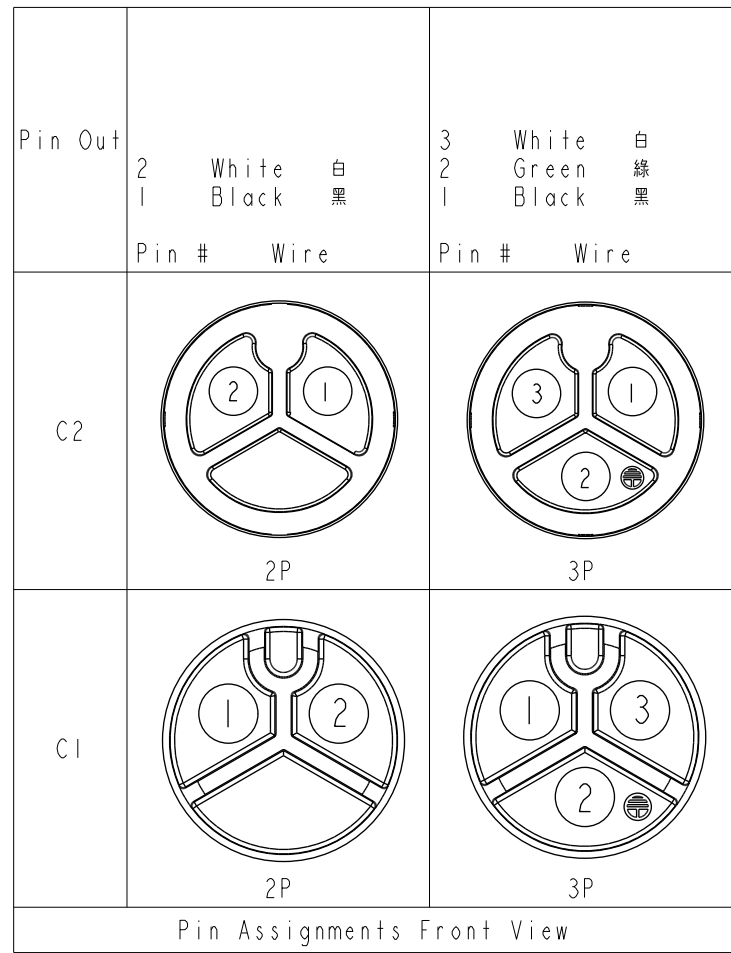

- Note:
- * \varnothing Important Dimension.
 - * Waterproof Rate: IP68, Mated.
IP68: 1M depth of water in 24 hours.
 - * Connector: Thermoplastic, Black.
 - * Pin: Copper Alloy, Gold Plated.
 - * Cable: SJTW, PVC Jacket, Black.
 - * Cable Length Tolerance:
 - 0.5M: +60/-0mm
 - 01M: +60/-0mm
 - 02~03M: +120/-0mm
 - 04~05M: +160/-0mm
 - 06~10M: ±100mm
 - 11~20M: ±200mm
 - 21~30M: ±300mm
 - 31~99M: ±500mm

UNIT: mm		
TOLERANCE	±0.5 mm	

TITLE ACC, XLOK, C-20A, DB-ENDED FM		
SCALE 1:2	SIZE A4	SHEET 1 OF 2
REV. A	WC-REV.	\varnothing : Inspection item

Amphenol LTW
安費諾亮泰企業股份有限公司

ITEM NO.	DRAWN BY Ruru	DATE 2020-01-07
DWG NO. AB-CCXXFL-CCHL-QEXXX	CHECKED BY Rita	DATE 2020-01-07
CUSTOMER ALTW	APPROVED BY Max	DATE 2020-01-07

THIS DOCUMENT IS SUBJECT TO CHANGE WITHOUT NOTICE. IT IS CONFIDENTIAL AND A PROPERTY OF Amphenol LTW. DISCLOSURE TO THIRD PARTY HAS TO BE AUTHORIZED BY Amphenol LTW.

3P		PVC	11.7	12	AB-CC03FL-CCHL-QEXXX
2P			10.7		AB-CC02FL-CCHL-QEXXX
Contacts	Cable Jacket	Cable OD	AWG	Item No.	

UNIT:mm		TITLE	ACC, XLOK, C-20A, DB-ENDED FM	
TOLERANCE	± 0.5 mm	SCALE	1:2	SIZE A4
		REV.	A	WC-REV.
			◎◎: Inspection item	

Amphenol LTW
安費諾亮泰企業股份有限公司

ITEM NO	DRAWN BY	DATE
	Ruru	2020-01-07
DWG NO	CHECKED BY	DATE
AB-CCXXFL-CCHL-QEXXX	Rita	2020-01-07
CUSTOMER	APPROVED BY	DATE
ALTW	Max	2020-01-07