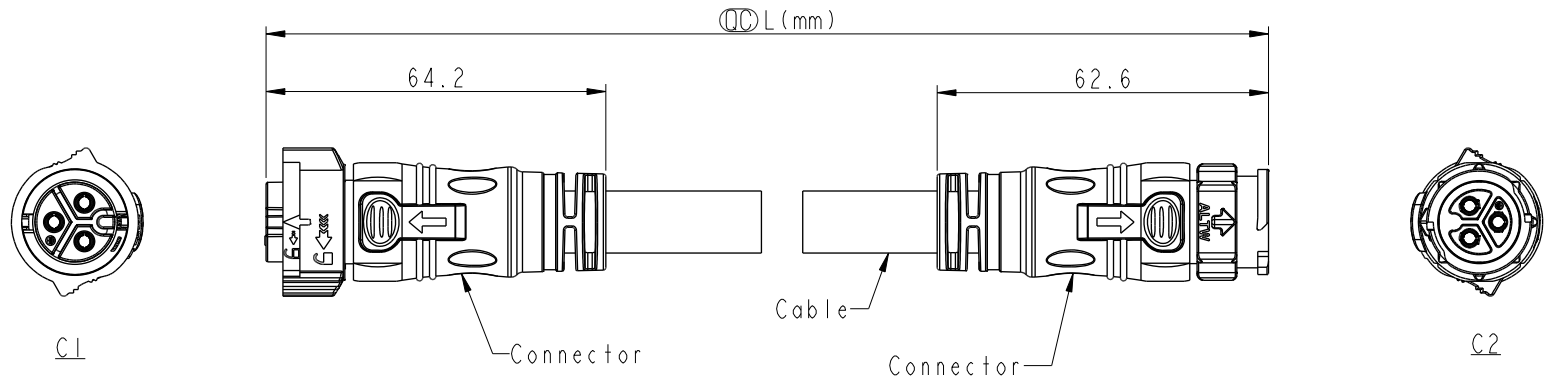

- Note:
- * \varnothing Important Dimension.
 - * Waterproof Rate: IP68, Mated.
IP68: 1M depth of water in 24 hours.
 - * Connector: Thermoplastic, Black.
 - * Pin: Copper Alloy, Gold Plated.
 - * Cable: SJTW, PVC Jacket, Black.
 - * Cable Length Tolerance:
 - 0.5M: +60/-0mm
 - 01M: +60/-0mm
 - 02~03M: +120/-0mm
 - 04~05M: +160/-0mm
 - 06~10M: ±100mm
 - 11~20M: ±200mm
 - 21~30M: ±300mm
 - 31~99M: ±500mm

UNIT: mm		
TOLERANCE	±0.5 mm	

TITLE ACC, XLOK, C-20A, DB-ENDED FM		
SCALE 1:2	SIZE A4	SHEET 1 OF 2
REV. A	WC-REV.	\varnothing : Inspection item

Amphenol LTW
安費諾亮泰企業股份有限公司

ITEM NO.	DRAWN BY Ruru	DATE 2020-01-07
DWG NO. AB-CCXXFL-CCHL-QEXXX	CHECKED BY Rita	DATE 2020-01-07
CUSTOMER ALTW	APPROVED BY Max	DATE 2020-01-07

UNIT:mm		TITLE	ACC, XLOK, C-20A, DB-ENDED FM	
TOLERANCE	± 0.5 mm	SCALE	1:2	SIZE A4
		REV.	A	WC-REV.
			◎◎: Inspection item	

Amphenol LTW
安費諾亮泰企業股份有限公司

ITEM NO	DRAWN BY	DATE
	Ruru	2020-01-07
DWG NO	CHECKED BY	DATE
AB-CCXXFL-CCHL-QEXXX	Rita	2020-01-07
CUSTOMER	APPROVED BY	DATE
ALTW	Max	2020-01-07