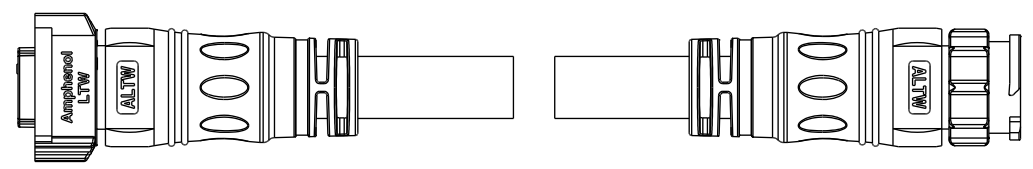

- Note:
- * \varnothing Important Dimension.
 - * Waterproof Rate: IP68, Mated.
IP68: 1M depth of water in 24 hours.
 - * Connector: Thermoplastic, Black.
 - * Pin: Copper Alloy, Gold Plated.
 - * Cable: SJTW, PVC Jacket, Black.
 - * Cable Length Tolerance:
 - 0.5M: +60/-0mm
 - 01M: +60/-0mm
 - 02~03M: +120/-0mm
 - 04~05M: +160/-0mm
 - 06~10M: ±100mm
 - 11~20M: ±200mm
 - 21~30M: ±300mm
 - 31~99M: ±500mm

UNIT: mm		
TOLERANCE	±0.5 mm	

TITLE ACC, XLOK, C-20A, DB-ENDED FM		
SCALE 1:2	SIZE A4	SHEET 1 OF 2
REV. A	WC-REV.	\varnothing : Inspection item

Amphenol LTW
安費諾亮泰企業股份有限公司

ITEM NO.	DRAWN BY Ruru	DATE 2020-01-07
DWG NO. AB-CCXXFL-CCHL-QEXXX	CHECKED BY Rita	DATE 2020-01-07
CUSTOMER ALTW	APPROVED BY Max	DATE 2020-01-07