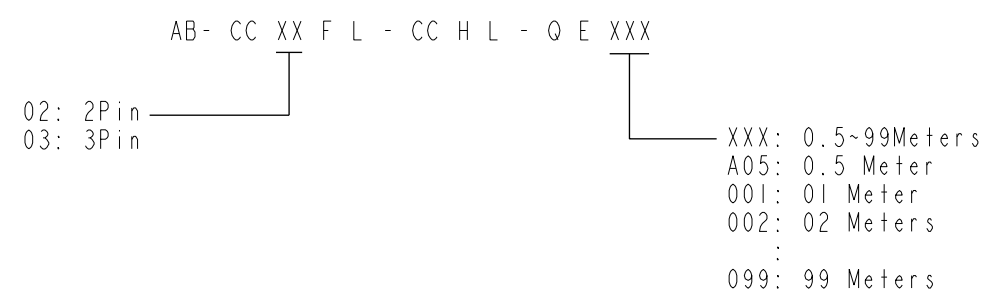

- Note:
- * \varnothing Important Dimension.
 - * Waterproof Rate: IP68, Mated.
IP68: 1M depth of water in 24 hours.
 - * Connector: Thermoplastic, Black.
 - * Pin: Copper Alloy, Gold Plated.
 - * Cable: SJTW, PVC Jacket, Black.
 - * Cable Length Tolerance:
 - 0.5M: +60/-0mm
 - 01M: +60/-0mm
 - 02~03M: +120/-0mm
 - 04~05M: +160/-0mm
 - 06~10M: ±100mm
 - 11~20M: ±200mm
 - 21~30M: ±300mm
 - 31~99M: ±500mm

UNIT: mm		
TOLERANCE	±0.5 mm	

TITLE ACC, XLOK, C-20A, DB-ENDED FM		
SCALE 1:2	SIZE A4	SHEET 1 OF 2
REV. A	WC-REV.	\varnothing : Inspection item

Amphenol LTW
安費諾亮泰企業股份有限公司

ITEM NO.	DRAWN BY Ruru	DATE 2020-01-07
DWG NO. AB-CCXXFL-CCHL-QEXXX	CHECKED BY Rita	DATE 2020-01-07
CUSTOMER ALTW	APPROVED BY Max	DATE 2020-01-07

UNIT:mm		TITLE	ACC, XLOK, C-20A, DB-ENDED FM	
TOLERANCE	± 0.5 mm	SCALE	1:2	SIZE A4
		REV.	A	WC-REV.
			◎◎: Inspection item	

Amphenol LTW
安費諾亮泰企業股份有限公司

ITEM NO	DRAWN BY	DATE
	Ruru	2020-01-07
DWG NO	CHECKED BY	DATE
AB-CCXXFL-CCHL-QEXXX	Rita	2020-01-07
CUSTOMER	APPROVED BY	DATE
ALTW	Max	2020-01-07