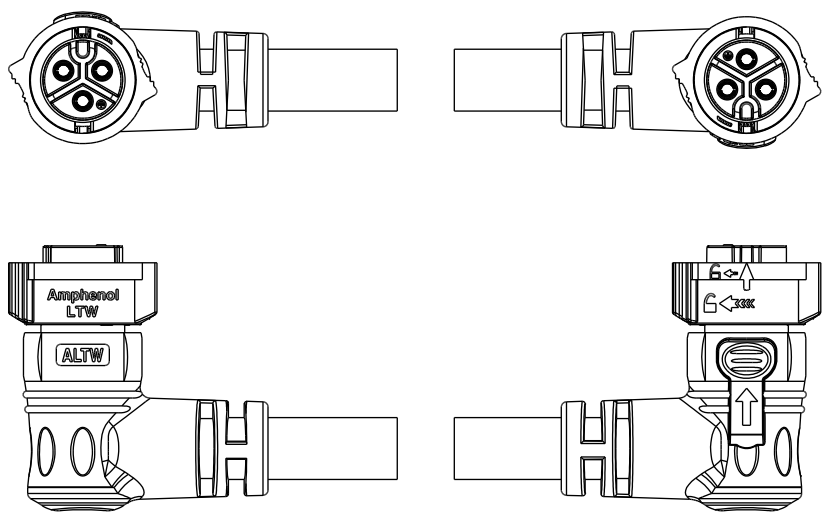

- Note:
- \*  $\text{⊕}$  Important Dimension.
  - \* Waterproof Rate: IP68, Mated.  
IP68: 1M depth of water in 24 hours.
  - \* Connector: Thermoplastic, Black.
  - \* Pin: Copper Alloy, Gold Plated.
  - \* Cable: SJTW, PVC Jacket, Black.
  - \* Cable Length Tolerance:
    - 0.5M: +60/-0mm
    - 01M: +60/-0mm
    - 02~03M: +120/-0mm
    - 04~05M: +160/-0mm
    - 06~10M: ±100mm
    - 11~20M: ±200mm
    - 21~30M: ±300mm
    - 31~99M: ±500mm

UNIT: mm		TITLE	ACC, XLOK, C-20A, DB-ENDED FF	
TOLERANCE	±0.5 mm	SCALE	1:2	SIZE A4
		SHEET	1	OF 2
REV.	A	WC-REV.		$\text{⊕}$ : Inspection item

**Amphenol LTW**  
安費諾亮泰企業股份有限公司

ITEM NO.	DRAWN BY	DATE
	Ruru	2020-01-08
DWG NO.	CHECKED BY	DATE
AB-CCXXFR-CCFR-QEXXX	Rita	2020-01-08
CUSTOMER	APPROVED BY	DATE
ALTW	Max	2020-01-08

AB - CC XX FR - CC FR - Q E XXX

02: 2Pin  
03: 3Pin

XXX: 0.5~99Meters  
A05: 0.5 Meter  
001: 01 Meter  
002: 02 Meters  
:  
099: 99 Meters

UNIT:mm 

TOLERANCE  
± 0.5 mm

TITLE ACC, XLOK, C-20A, DB-ENDED  
FF