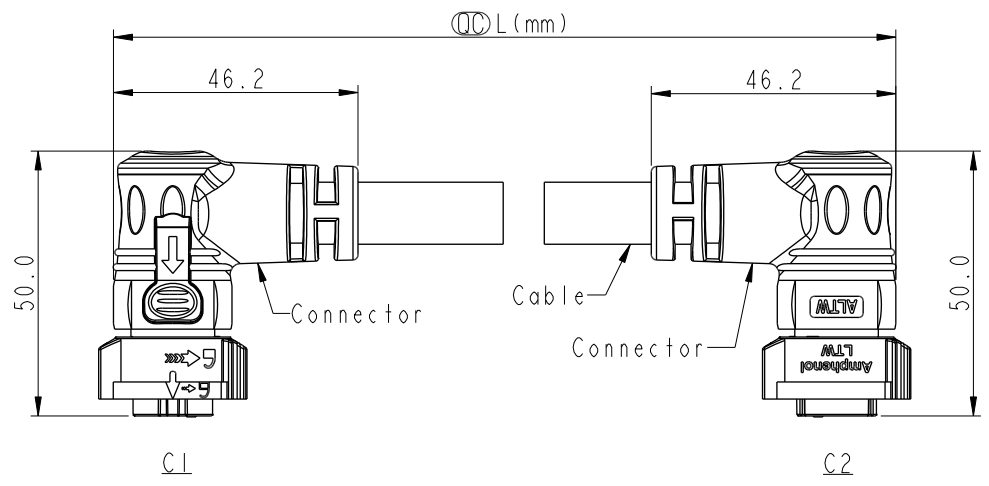

- Note:
- \*  $\text{⊕}$  Important Dimension.
  - \* Waterproof Rate: IP68, Mated.  
IP68: 1M depth of water in 24 hours.
  - \* Connector: Thermoplastic, Black.
  - \* Pin: Copper Alloy, Gold Plated.
  - \* Cable: SJTW, PVC Jacket, Black.
  - \* Cable Length Tolerance:
    - 0.5M: +60/-0mm
    - 01M: +60/-0mm
    - 02~03M: +120/-0mm
    - 04~05M: +160/-0mm
    - 06~10M: ±100mm
    - 11~20M: ±200mm
    - 21~30M: ±300mm
    - 31~99M: ±500mm

UNIT: mm		TITLE	ACC, XLOK, C-20A, DB-ENDED FF	
TOLERANCE	±0.5 mm	SCALE	1:2	SIZE A4
		SHEET	1	OF 2
REV.	A	WC-REV.		$\text{⊕}$ : Inspection item

**Amphenol LTW**  
安費諾亮泰企業股份有限公司

ITEM NO.	DRAWN BY	DATE
	Ruru	2020-01-08
DWG NO.	CHECKED BY	DATE
AB-CCXXFR-CCFR-QEXXX	Rita	2020-01-08
CUSTOMER	APPROVED BY	DATE
ALTW	Max	2020-01-08

AB - CC XX FR - CC FR - Q E XXX

02: 2Pin  
03: 3Pin

XXX: 0.5~99Meters  
A05: 0.5 Meter  
001: 01 Meter  
002: 02 Meters  
:  
099: 99 Meters

UNIT:mm 

TOLERANCE  
± 0.5 mm

TITLE ACC, XLOK, C-20A, DB-ENDED  
FF