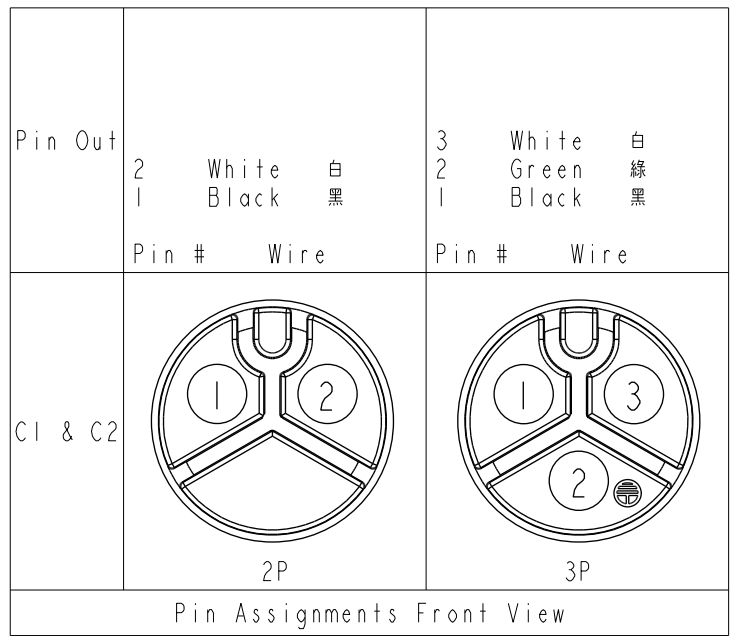

THIS DOCUMENT IS SUBJECT TO CHANGE WITHOUT NOTICE. IT IS CONFIDENTIAL AND A PROPERTY OF Amphenol LTW. DISCLOSURE TO THIRD PARTY HAS TO BE AUTHORIZED BY Amphenol LTW.

3P		PVC	11.7	12	AB-CC03FR-CCFR-QEXXX
2P			10.7		AB-CC02FR-CCFR-QEXXX
Contacts	Cable Jacket	Cable OD	AWG	Item No.	

AB - CC XX FR - CC FR - Q E XXX

02: 2Pin
03: 3Pin

XXX: 0.5~99Meters
A05: 0.5 Meter
001: 01 Meter
002: 02 Meters
:
099: 99 Meters

UNIT:mm

TOLERANCE
± 0.5 mm

TITLE ACC, XLOK, C-20A, DB-ENDED
FF

SCALE 1:2	SIZE A4	SHEET 2 OF 2
REV. A	WC-REV.	QC: Inspection item

Amphenol LTW

安費諾亮泰企業股份有限公司

ITEM NO	DRAWN BY Ruru	DATE 2020-01-08
DWG NO AB-CCXXFR-CCFR-QEXXX	CHECKED BY Rita	DATE 2020-01-08
CUSTOMER ALTW	APPROVED BY Max	DATE 2020-01-08