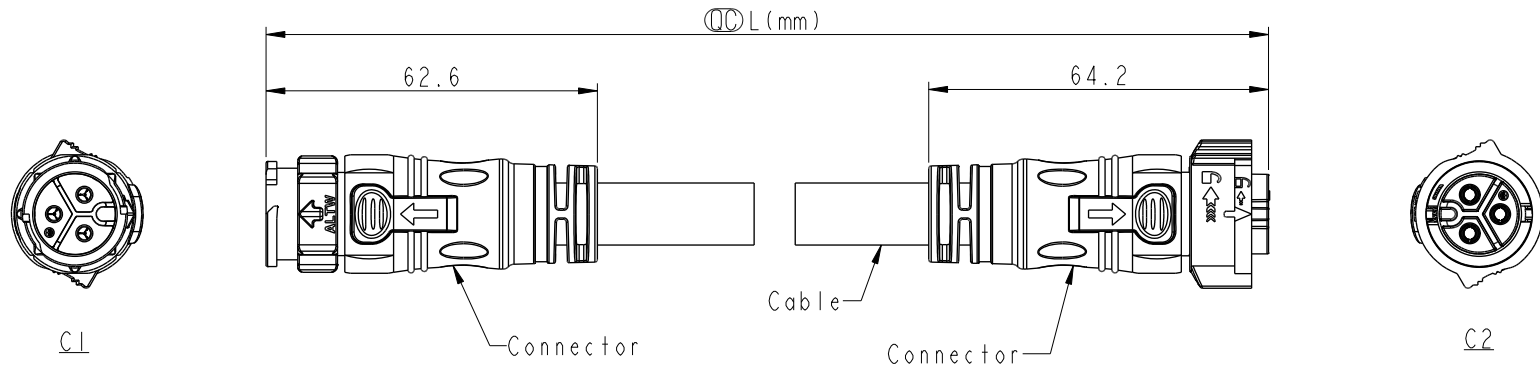

Note:

- \*  $\varnothing$  Important Dimension.
- \* Waterproof Rate: IP68, Mated.  
IP68: 1M depth of water in 24 hours.
- \* Connector: Thermoplastic, Black.
- \* Pin: Copper Alloy, Gold Plated.
- \* Cable: SJTW, PVC Jacket, Black.
- \* Cable Length Tolerance:
  - 0.5M: +60/-0mm
  - 01M: +60/-0mm
  - 02~03M: +120/-0mm
  - 04~05M: +160/-0mm
  - 06~10M: ±100mm
  - 11~20M: ±200mm
  - 21~30M: ±300mm
  - 31~99M: ±500mm

UNIT: mm		
TOLERANCE	±0.5 mm	

TITLE ACC, XLOK, C-20A, DB-ENDED MF		
SCALE 1:2	SIZE A4	SHEET 1 OF 2
REV. A	WC-REV.	$\varnothing$ : Inspection item

**Amphenol LTW**  
安費諾亮泰企業股份有限公司

ITEM NO.	DRAWN BY Ruru	DATE 2020-01-07
DWG NO. AB-CCXXML-CCFL-QEXXX	CHECKED BY Rita	DATE 2020-01-07
CUSTOMER ALTW	APPROVED BY Max	DATE 2020-01-07

AB- CC XX M L - CC F L - Q E XXX

02: 2Pin  
03: 3Pin

XXX: 0.5~99Meters  
A05: 0.5 Meter  
001: 01 Meter  
002: 02 Meters  
:  
099: 99 Meters

UNIT:mm		TITLE	ACC, XLOK, C-20A, DB-ENDED MF	
TOLERANCE	± 0.5 mm	SCALE	1:2	SIZE A4
		REV.	A	WC-REV.
			SHEET 2 OF 2	
			☉: Inspection item	