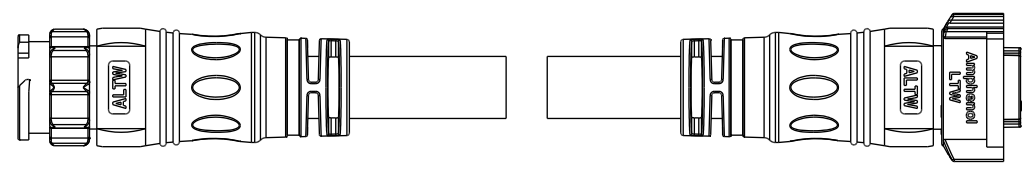

Note:

- \*  $\varnothing$  Important Dimension.
- \* Waterproof Rate: IP68, Mated.  
IP68: 1M depth of water in 24 hours.
- \* Connector: Thermoplastic, Black.
- \* Pin: Copper Alloy, Gold Plated.
- \* Cable: SJTW, PVC Jacket, Black.
- \* Cable Length Tolerance:
  - 0.5M: +60/-0mm
  - 01M: +60/-0mm
  - 02~03M: +120/-0mm
  - 04~05M: +160/-0mm
  - 06~10M: ±100mm
  - 11~20M: ±200mm
  - 21~30M: ±300mm
  - 31~99M: ±500mm

UNIT: mm		
TOLERANCE	±0.5 mm	

TITLE ACC, XLOK, C-20A, DB-ENDED MF		
SCALE 1:2	SIZE A4	SHEET 1 OF 2
REV. A	WC-REV.	$\varnothing$ : Inspection item

**Amphenol LTW**  
安費諾亮泰企業股份有限公司

ITEM NO.	DRAWN BY Ruru	DATE 2020-01-07
DWG NO. AB-CCXXML-CCFL-QEXXX	CHECKED BY Rita	DATE 2020-01-07
CUSTOMER ALTW	APPROVED BY Max	DATE 2020-01-07

AB- CC XX M L - CC F L - Q E XXX

02: 2Pin  
03: 3Pin

XXX: 0.5~99Meters  
A05: 0.5 Meter  
001: 01 Meter  
002: 02 Meters  
:  
099: 99 Meters

UNIT:mm		TITLE	ACC, XLOK, C-20A, DB-ENDED MF	
TOLERANCE	± 0.5 mm	SCALE	1:2	SIZE A4
		REV.	A	WC-REV.
			SHEET 2 OF 2	
			☉: Inspection item	