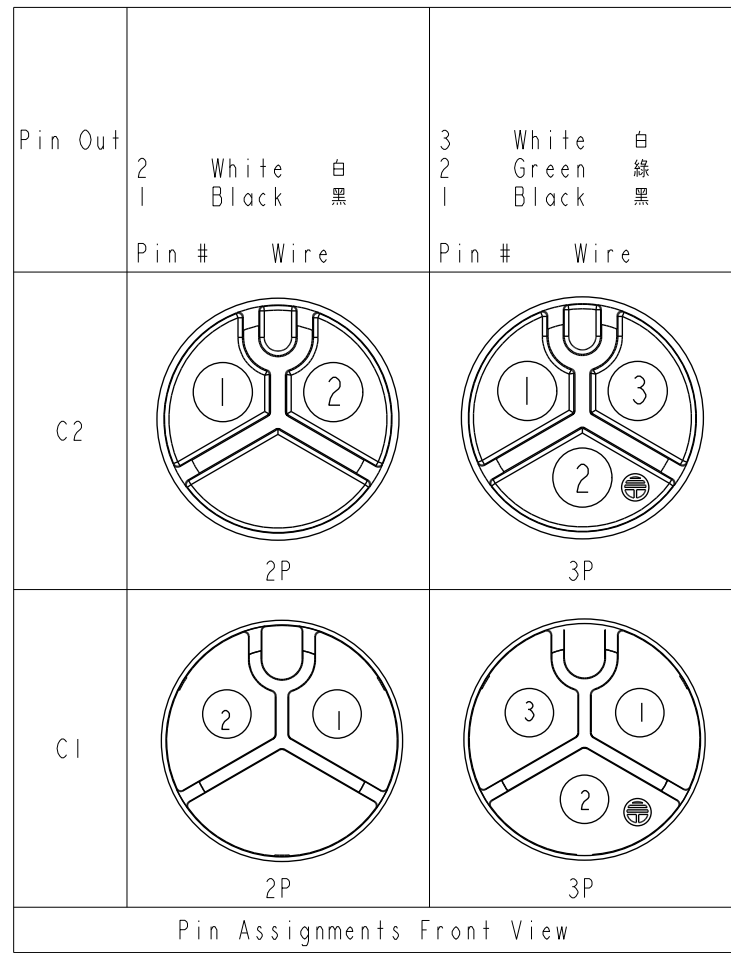

Note:

- \*  $\varnothing$  Important Dimension.
- \* Waterproof Rate: IP68, Mated.  
IP68: 1M depth of water in 24 hours.
- \* Connector: Thermoplastic, Black.
- \* Pin: Copper Alloy, Gold Plated.
- \* Cable: SJTW, PVC Jacket, Black.
- \* Cable Length Tolerance:
  - 0.5M: +60/-0mm
  - 01M: +60/-0mm
  - 02~03M: +120/-0mm
  - 04~05M: +160/-0mm
  - 06~10M: ±100mm
  - 11~20M: ±200mm
  - 21~30M: ±300mm
  - 31~99M: ±500mm

UNIT: mm		
TOLERANCE	±0.5 mm	

TITLE ACC, XLOK, C-20A, DB-ENDED MF		
SCALE 1:2	SIZE A4	SHEET 1 OF 2
REV. A	WC-REV.	$\varnothing$ : Inspection item

**Amphenol LTW**  
安費諾亮泰企業股份有限公司

ITEM NO.	DRAWN BY Ruru	DATE 2020-01-07
DWG NO. AB-CCXXML-CCFL-QEXXX	CHECKED BY Rita	DATE 2020-01-07
CUSTOMER ALTW	APPROVED BY Max	DATE 2020-01-07

THIS DOCUMENT IS SUBJECT TO CHANGE WITHOUT NOTICE. IT IS CONFIDENTIAL AND A PROPERTY OF Amphenol LTW. DISCLOSURE TO THIRD PARTY HAS TO BE AUTHORIZED BY Amphenol LTW.

3P		PVC	11.7	12	AB-CC03ML-CCFL-QEXXX
2P			10.7		AB-CC02ML-CCFL-QEXXX
Contacts	Cable Jacket	Cable OD	AWG	Item No.	

AB- CC XX M L - CC F L - Q E XXX

02: 2Pin  
03: 3Pin

XXX: 0.5~99Meters  
A05: 0.5 Meter  
001: 01 Meter  
002: 02 Meters  
:  
099: 99 Meters

UNIT:mm		TITLE	ACC, XLOK, C-20A, DB-ENDED MF	
TOLERANCE	± 0.5 mm	SCALE	1:2	SIZE A4
		REV.	A	WC-REV.
			SHEET 2 OF 2	
			☉: Inspection item	