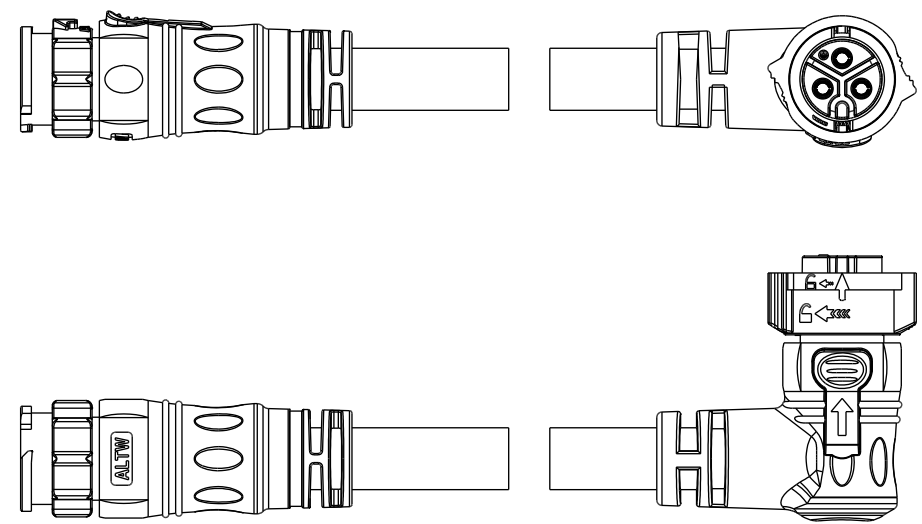

- Note:
- * \varnothing Important Dimension.
 - * Waterproof Rate: IP68, Mated.
IP68: 1M depth of water in 24 hours.
 - * Connector: Thermoplastic, Black.
 - * Pin: Copper Alloy, Gold Plated.
 - * Cable: SJTW, PVC Jacket, Black.
 - * Cable Length Tolerance:
 - 0.5M: +60/-0mm
 - 01M: +60/-0mm
 - 02~03M: +120/-0mm
 - 04~05M: +160/-0mm
 - 06~10M: ±100mm
 - 11~20M: ±200mm
 - 21~30M: ±300mm
 - 31~99M: ±500mm

UNIT: mm TOLERANCE ±0.5 mm	TITLE ACC, XLOK, C-20A, DB-ENDED MF		Amphenol LTW 安費諾亮泰企業股份有限公司		ITEM NO	DRAWN BY Ruru	DATE 2020-01-07
	SCALE 1:2	SIZE A4			SHEET 1	OF 2	DWG NO AB-CCXXML-CCFR-QEXXX
	REV. A	WC-REV.	\varnothing : Inspection item		CUSTOMER ALTW	APPROVED BY Max	DATE 2020-01-07

UNIT:mm		TITLE	ACC, XLOK, C-20A, DB-ENDED MF		
TOLERANCE	± 0.5 mm	SCALE	1:2	SIZE	A4
		REV.	A	WC-REV.	
				SHEET	2 OF 2
				☉: Inspection item	

Amphenol LTW
安費諾亮泰企業股份有限公司

ITEM NO	DRAWN BY	DATE
	Ruru	2020-01-07
DWG NO	CHECKED BY	DATE
AB-CCXXML-CCFR-QEXXX	Rita	2020-01-07
CUSTOMER	APPROVED BY	DATE
ALTW	Max	2020-01-07