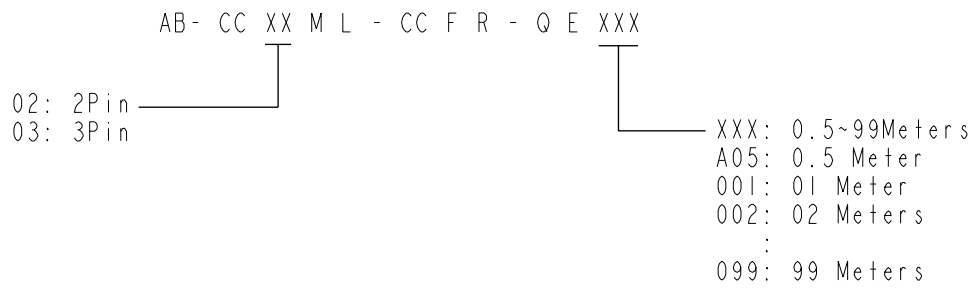

- Note:
- * \varnothing Important Dimension.
 - * Waterproof Rate: IP68, Mated.
IP68: 1M depth of water in 24 hours.
 - * Connector: Thermoplastic, Black.
 - * Pin: Copper Alloy, Gold Plated.
 - * Cable: SJTW, PVC Jacket, Black.
 - * Cable Length Tolerance:
 - 0.5M: +60/-0mm
 - 01M: +60/-0mm
 - 02~03M: +120/-0mm
 - 04~05M: +160/-0mm
 - 06~10M: ±100mm
 - 11~20M: ±200mm
 - 21~30M: ±300mm
 - 31~99M: ±500mm

UNIT: mm TOLERANCE ±0.5 mm	TITLE ACC, XLOK, C-20A, DB-ENDED MF		Amphenol LTW 安費諾亮泰企業股份有限公司		ITEM NO	DRAWN BY Ruru	DATE 2020-01-07
	SCALE 1:2	SIZE A4			SHEET 1	OF 2	DWG NO AB-CCXXML-CCFR-QEXXX
	REV. A	WC-REV.	\varnothing : Inspection item		CUSTOMER ALTW	APPROVED BY Max	DATE 2020-01-07

UNIT:mm		TITLE	ACC, XLOK, C-20A, DB-ENDED MF		
TOLERANCE	± 0.5 mm	SCALE	1:2	SIZE	A4
		REV.	A	WC-REV.	
				SHEET	2 OF 2
				☉: Inspection item	

Amphenol LTW
安費諾亮泰企業股份有限公司

ITEM NO	DRAWN BY	DATE
	Ruru	2020-01-07
DWG NO	CHECKED BY	DATE
AB-CCXXML-CCFR-QEXXX	Rita	2020-01-07
CUSTOMER	APPROVED BY	DATE
ALTW	Max	2020-01-07