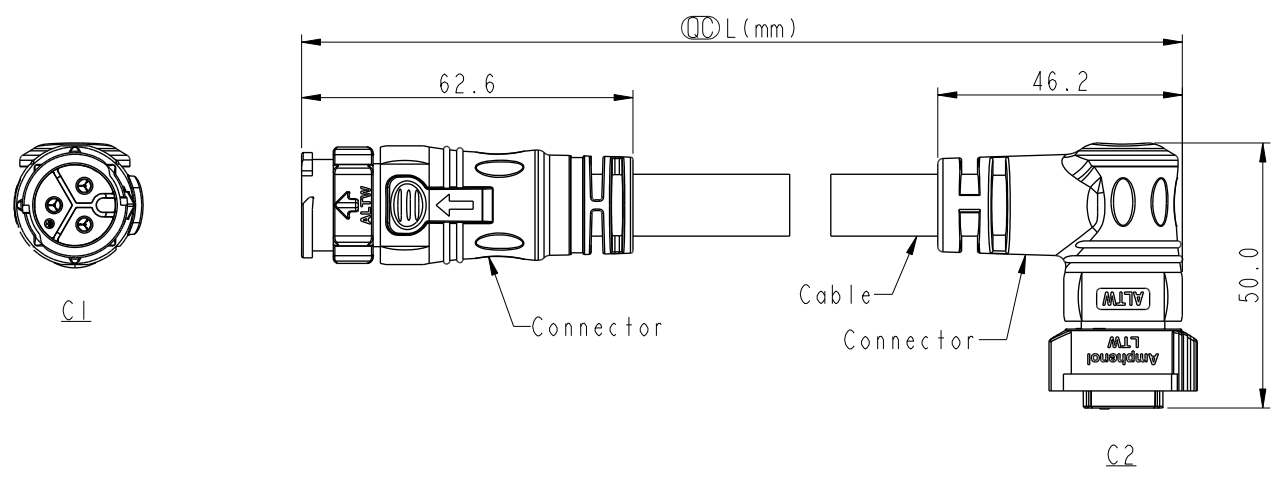

- Note:
- * \varnothing Important Dimension.
 - * Waterproof Rate: IP68, Mated.
IP68: 1M depth of water in 24 hours.
 - * Connector: Thermoplastic, Black.
 - * Pin: Copper Alloy, Gold Plated.
 - * Cable: SJTW, PVC Jacket, Black.
 - * Cable Length Tolerance:
 - 0.5M: +60/-0mm
 - 01M: +60/-0mm
 - 02~03M: +120/-0mm
 - 04~05M: +160/-0mm
 - 06~10M: ±100mm
 - 11~20M: ±200mm
 - 21~30M: ±300mm
 - 31~99M: ±500mm

UNIT: mm TOLERANCE ±0.5 mm	TITLE ACC, XLOK, C-20A, DB-ENDED MF		Amphenol LTW 安費諾亮泰企業股份有限公司		ITEM NO	DRAWN BY Ruru	DATE 2020-01-07
	SCALE 1:2	SIZE A4			SHEET 1	OF 2	DWG NO AB-CCXXML-CCFR-QEXXX
	REV. A	WC-REV.	\varnothing : Inspection item		CUSTOMER ALTW	APPROVED BY Max	DATE 2020-01-07

UNIT:mm		TITLE	ACC, XLOK, C-20A, DB-ENDED MF		
TOLERANCE	± 0.5 mm	SCALE	1:2	SIZE	A4
		REV.	A	WC-REV.	
				SHEET	2 OF 2
				☉: Inspection item	

Amphenol LTW
安費諾亮泰企業股份有限公司

ITEM NO	DRAWN BY	DATE
	Ruru	2020-01-07
DWG NO	CHECKED BY	DATE
AB-CCXXML-CCFR-QEXXX	Rita	2020-01-07
CUSTOMER	APPROVED BY	DATE
ALTW	Max	2020-01-07