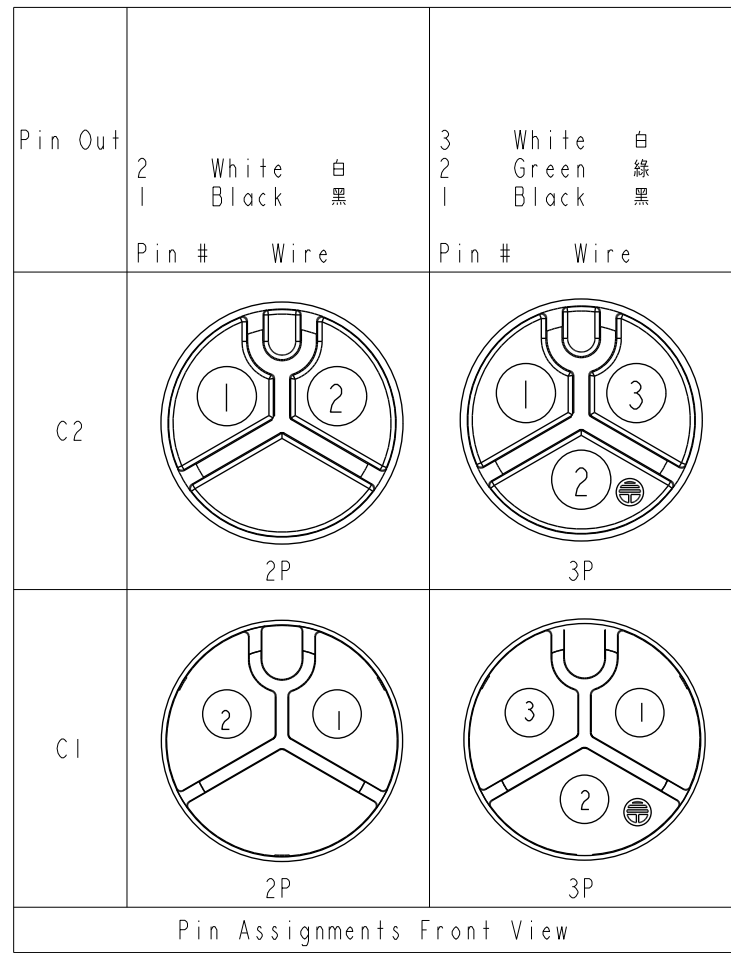

- Note:
- * \varnothing Important Dimension.
 - * Waterproof Rate: IP68, Mated.
IP68: 1M depth of water in 24 hours.
 - * Connector: Thermoplastic, Black.
 - * Pin: Copper Alloy, Gold Plated.
 - * Cable: SJTW, PVC Jacket, Black.
 - * Cable Length Tolerance:
 - 0.5M: +60/-0mm
 - 01M: +60/-0mm
 - 02~03M: +120/-0mm
 - 04~05M: +160/-0mm
 - 06~10M: ±100mm
 - 11~20M: ±200mm
 - 21~30M: ±300mm
 - 31~99M: ±500mm

UNIT: mm TOLERANCE ±0.5 mm	TITLE ACC, XLOK, C-20A, DB-ENDED MF		Amphenol LTW 安費諾亮泰企業股份有限公司		ITEM NO	DRAWN BY Ruru	DATE 2020-01-07
	SCALE 1:2	SIZE A4			SHEET 1	OF 2	DWG NO AB-CCXXML-CCFR-QEXXX
	REV. A	WC-REV.	\varnothing : Inspection item		CUSTOMER ALTW	APPROVED BY Max	DATE 2020-01-07

UNIT:mm		TITLE	ACC, XLOK, C-20A, DB-ENDED MF		
TOLERANCE	± 0.5 mm	SCALE	1:2	SIZE	A4
		REV.	A	WC-REV.	
				SHEET	2 OF 2
				☉: Inspection item	

Amphenol LTW
安費諾亮泰企業股份有限公司

ITEM NO	DRAWN BY	DATE
	Ruru	2020-01-07
DWG NO	CHECKED BY	DATE
AB-CCXXML-CCFR-QEXXX	Rita	2020-01-07
CUSTOMER	APPROVED BY	DATE
ALTW	Max	2020-01-07