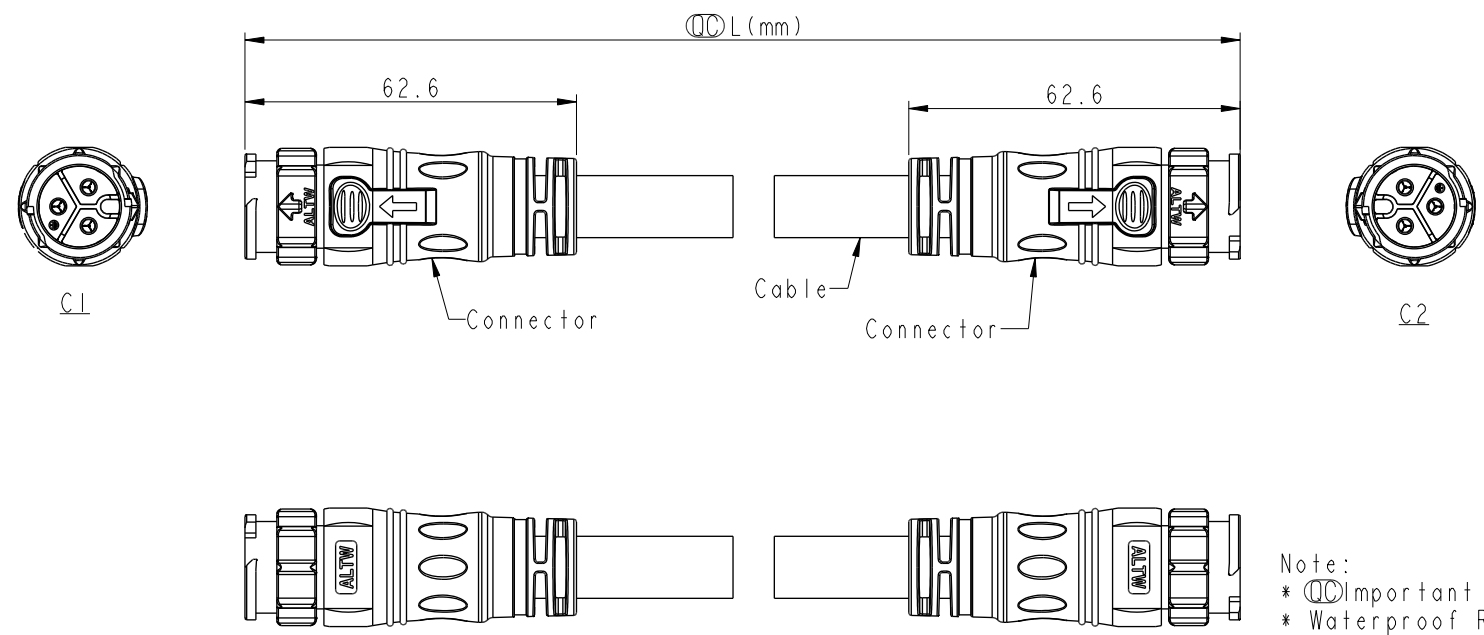

- Note:
- * \varnothing Important Dimension.
 - * Waterproof Rate: IP68, Mated.
IP68: 1M depth of water in 24 hours.
 - * Connector: Thermoplastic, Black.
 - * Pin: Copper Alloy, Gold Plated.
 - * Cable: SJTW, PVC Jacket, Black.
 - * Cable Length Tolerance: 0.5M: +60/-0mm
01M: +60/-0mm
02~03M: +120/-0mm
04~05M: +160/-0mm
06~10M: ±100mm
11~20M: ±200mm
21~30M: ±300mm
31~99M: ±500mm

UNIT: mm TOLERANCE ±0.5 mm	TITLE ACC, XLOK, C-20A, DB-ENDED MM		Amphenol LTW 安費諾亮泰企業股份有限公司		ITEM NO	DRAWN BY Ruru	DATE 2020-01-07
	SCALE 1:2	SIZE A4			SHEET 1 OF 2	DWG NO AB-CCXXML-CCML-QEXXX	CHECKED BY Rita
	REV. A	WC-REV.	\varnothing : Inspection item	CUSTOMER ALTW	APPROVED BY Max	DATE 2020-01-07	8 W10814-03-0001A2

AB - CC XX M L - CC M L - Q E XXX

02: 2Pin
03: 3Pin

XXX: 0.5~99Meters
A05: 0.5 Meter
001: 01 Meter
002: 02 Meters
:
099: 99 Meters

UNIT:mm 

TOLERANCE
± 0.5 mm

TITLE ACC, XLOK, C-20A, DB-ENDED
MM

SCALE 1:2	SIZE A4	SHEET 2 OF 2
REV. A	WC-REV.	QC: Inspection item