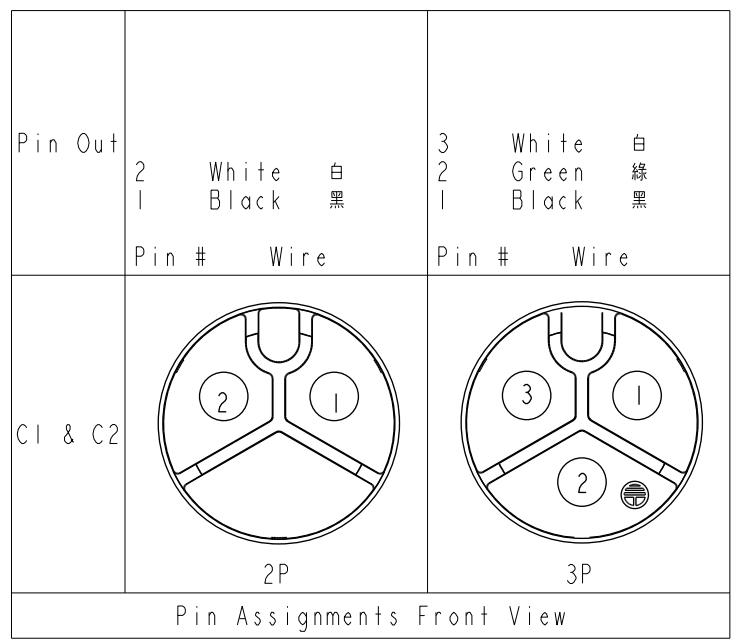

- Note:
- * \varnothing Important Dimension.
 - * Waterproof Rate: IP68, Mated.
IP68: 1M depth of water in 24 hours.
 - * Connector: Thermoplastic, Black.
 - * Pin: Copper Alloy, Gold Plated.
 - * Cable: SJTW, PVC Jacket, Black.
 - * Cable Length Tolerance: 0.5M: +60/-0mm
01M: +60/-0mm
02~03M: +120/-0mm
04~05M: +160/-0mm
06~10M: ±100mm
11~20M: ±200mm
21~30M: ±300mm
31~99M: ±500mm

UNIT: mm TOLERANCE ±0.5 mm	TITLE ACC, XLOK, C-20A, DB-ENDED MM		Amphenol LTW 安費諾亮泰企業股份有限公司		ITEM NO	DRAWN BY Ruru	DATE 2020-01-07
	SCALE 1:2	SIZE A4			SHEET 1 OF 2	DWG NO AB-CCXXML-CCML-QEXXX	CHECKED BY Rita
	REV. A	WC-REV.	\varnothing : Inspection item	CUSTOMER ALTW	APPROVED BY Max	DATE 2020-01-07	8 W10814-03-0001A2

AB - CC XX M L - CC M L - Q E XXX

02: 2Pin
03: 3Pin

XXX: 0.5~99Meters
A05: 0.5 Meter
001: 01 Meter
002: 02 Meters
:
099: 99 Meters

UNIT:mm 

TOLERANCE
± 0.5 mm

TITLE ACC, XLOK, C-20A, DB-ENDED
MM

SCALE 1:2	SIZE A4	SHEET 2 OF 2
REV. A	WC-REV.	QC: Inspection item