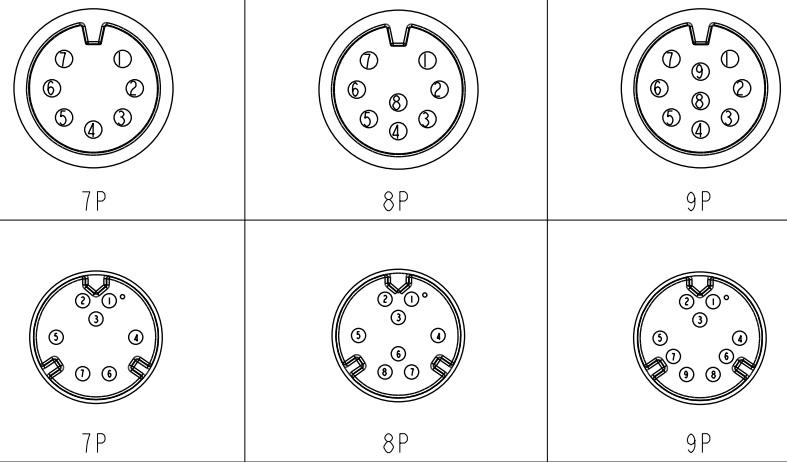

- Note:
- * ⊕ Important Dimension.
 - * Waterproof Rate: IP68, Mated.
IP68: 1M depth of water in 24 hours.
 - * Connector: Thermoplastic, Black.
 - * Pin: Copper Alloy, Gold Plated.
 - * Cable: UL21388, PVC Jacket, Black.
 - * Cable Length Tolerance:
 - 0.5M: +60/-0mm
 - 01M: +60/-0mm
 - 02~03M: +120/-0mm
 - 04~05M: +160/-0mm
 - 06~10M: ±100mm
 - 11~20M: ±200mm
 - 21~30M: ±300mm
 - 31~99M: ±500mm

Pin Out	Pin #	Wire	Pin #	Wire	Pin #	Wire
7	7	Orange 橙	8	Green 綠	9	Brown 棕
6	7	Blue 藍	7	Orange 橙	8	Green 綠
8	6	Green 綠	6	Blue 藍	7	Orange 橙
4	5	Yellow 黃	5	Purple 紫	6	Blue 藍
3	4	Black 黑	4	Yellow 黃	5	Purple 紫
2	3	Red 紅	3	Black 黑	4	Yellow 黃
1	2	Brown 棕	2	Red 紅	3	Black 黑
	1		1	Brown 棕	2	Red 紅
					1	Gray 灰

AB- CC XX FR - CC BL - Q D XXX

07: 7Pin
08: 8Pin
09: 9Pin

XXX: 0.5~99Meters
A05: 0.5 Meter
001: 01 Meter
002: 02 Meters
:
099: 99 Meters

Pin Assignments Front View

UNIT:mm		TITLE
TOLERANCE	± 0.5 mm	ACC, XLOK, C-5A, DB-ENDED FF
SCALE	1:2	SIZE A4
REV.	A	SHEET 2 OF 2
		WC-REV.
		QC: Inspection item