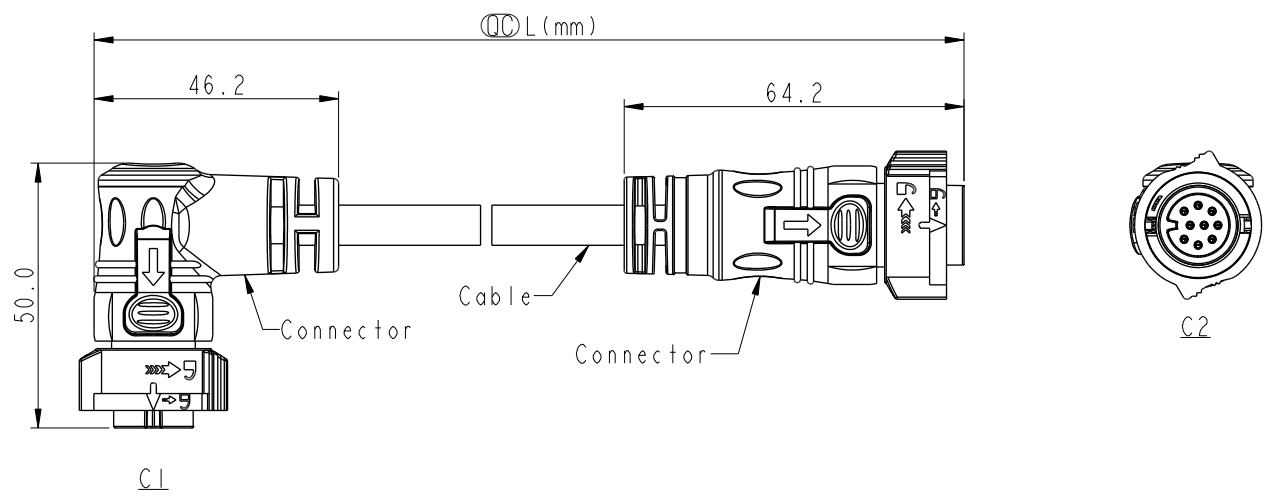

- Note:
- * ⊕ Important Dimension.
 - * Waterproof Rate: IP68, Mated.
IP68: 1M depth of water in 24 hours.
 - * Connector: Thermoplastic, Black.
 - * Pin: Copper Alloy, Gold Plated.
 - * Cable: UL21388, PVC Jacket, Black.
 - * Cable Length Tolerance:
 - 0.5M: +60/-0mm
 - 01M: +60/-0mm
 - 02~03M: +120/-0mm
 - 04~05M: +160/-0mm
 - 06~10M: ±100mm
 - 11~20M: ±200mm
 - 21~30M: ±300mm
 - 31~99M: ±500mm

UNIT: mm TOLERANCE ± 0.5 mm		TITLE ACC, XLOK, C-5A, DB-ENDED FF		<h1>Amphenol LTW</h1> <p>安費諾亮泰企業股份有限公司</p>	ITEM NO.	DRAWN BY Ruru	DATE 2020-01-10	
		SCALE 1:2	SIZE A4		SHEET 1 OF 2	DWG NO. AB-CDXXFR-CDBL-QDXXX	CHECKED BY Rita	DATE 2020-01-10
		REV. A	WC-REV.		⊕ : Inspection item	CUSTOMER ALTW	APPROVED BY Max	DATE 2020-01-10

AB- CC XX FR - CC BL - Q D XXX

07: 7Pin
08: 8Pin
09: 9Pin

XXX: 0.5~99Meters
A05: 0.5 Meter
001: 01 Meter
002: 02 Meters
:
099: 99 Meters

Pin Assignments Front View

UNIT:mm		TITLE
TOLERANCE	± 0.5 mm	ACC, XLOK, C-5A, DB-ENDED FF
SCALE	1:2	SIZE A4
REV.	A	SHEET 2 OF 2
		WC-REV.
		QC: Inspection item