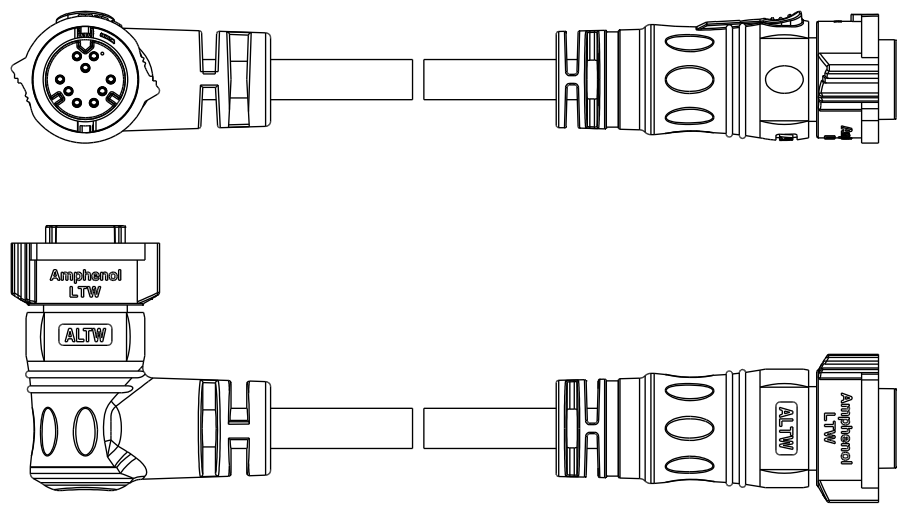

- Note:
- * ⊕ Important Dimension.
 - * Waterproof Rate: IP68, Mated.
IP68: 1M depth of water in 24 hours.
 - * Connector: Thermoplastic, Black.
 - * Pin: Copper Alloy, Gold Plated.
 - * Cable: UL21388, PVC Jacket, Black.
 - * Cable Length Tolerance:
 - 0.5M: +60/-0mm
 - 01M: +60/-0mm
 - 02~03M: +120/-0mm
 - 04~05M: +160/-0mm
 - 06~10M: ±100mm
 - 11~20M: ±200mm
 - 21~30M: ±300mm
 - 31~99M: ±500mm

UNIT: mm TOLERANCE ± 0.5 mm		TITLE ACC, XLOK, C-5A, DB-ENDED FF		<h1>Amphenol LTW</h1> <p>安費諾亮泰企業股份有限公司</p>	ITEM NO.	DRAWN BY Ruru	DATE 2020-01-10	
		SCALE 1:2	SIZE A4		SHEET 1 OF 2	DWG NO. AB-CDXXFR-CDBL-QDXXX	CHECKED BY Rita	DATE 2020-01-10
		REV. A	WC-REV.		⊕ : Inspection item	CUSTOMER ALTW	APPROVED BY Max	DATE 2020-01-10

AB- CC XX FR - CC BL - Q D XXX

07: 7Pin
08: 8Pin
09: 9Pin

XXX: 0.5~99Meters
A05: 0.5 Meter
001: 01 Meter
002: 02 Meters
:
099: 99 Meters

Pin Assignments Front View

UNIT:mm		TITLE
TOLERANCE	± 0.5 mm	ACC, XLOK, C-5A, DB-ENDED FF
SCALE	1:2	SIZE A4
REV.	A	SHEET 2 OF 2
		WC-REV.
		QC: Inspection item