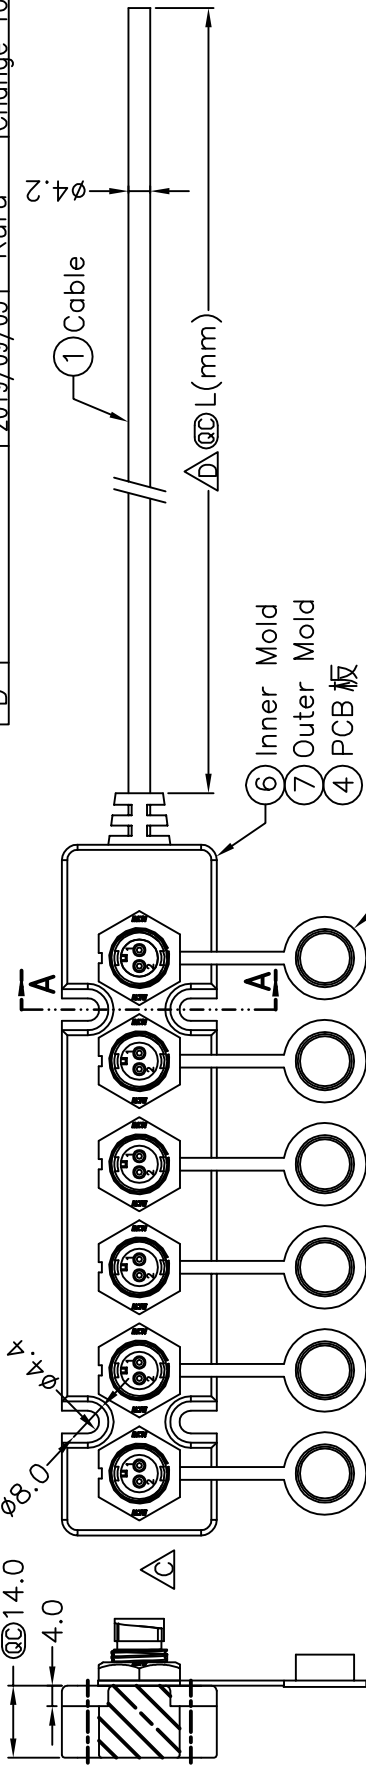

8
7
6
5
4
3
2
1

REV.	ECN NO.	DATE	SIGN	DESCRIPTION
B	LEN1340116	2013/04/18	Vicky	Update Cable AWG
C	LEN1640057	2016/03/29	Vicky	Update Logo
D		2019/09/03	Ruru	Change To Shared Drawing

SECTION A-A

A-222222-MMMMMM-LAXX

XX:01~99Meters
 01:01Meter
 02:02Meters
 :
 :
 99:99Meters

Cable Length(L):01~99Meters

PIN ASSIGNMENTS
 Front View 前視圖

Note:

- * @Important Dimension.
- * Waterproof Rate: IP67.
- * Connector: Nylon+GF, Black.
- * Male Pin:Copper Alloy,Gold Plated.
- * Cable: UL2464 24AWG*2C+D+AL, PVC Jacket, OD=4.2mm, Black
- * Cable Length Tolerance: 01M:±40mm
 02M~05M:±60mm
 06M~10M:±100mm
 11M~30M:±200mm
 31M~99M:±500mm

UNIT:mm	TITLE	ITEM NO	DRAWN BY	DATE
±0.5 mm	Actuator Split Box		Ruru	2019/09/03
	SCALE	DWG NO	CHECKED BY	DATE
	Free	A-222222-MMMMMM-LAXX	Rita	2019/09/03
	SIZE	CUSTOMER	APPROVED BY	DATE
	A4	ALTW	Max	2019/09/03
	SHEET 1 OF 1			
	REV. D			
	A4			
	@:inspection item			