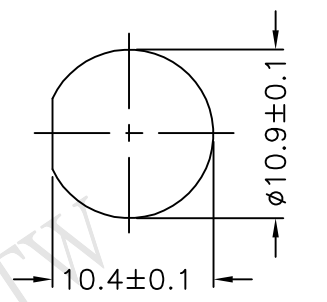

REV.	ECN NO.	DATE	SIGN	DESCRIPTION
B	LEN-8A0130~133	2008/09/10	Shin	Add Note
C	LEN15B0217~220	2015/11/02	Ruru	Change Logo & Note

AD-03PMMM-LL7000
Color: Black

AD-03PMMM-LL7AXX
XX:01~99Meters
01:01Meter
02:02Meters
:
:
99:99Meters
Cable Length(L):01~99Meters

3	Black	黑
2	Blue	藍
1	Brown	棕
Conn.	Wire Color	
	Pin Out	

- Note:
- * @C Important Dimension To Check.
 - * Waterproof Rate: IP67
 - * Housing: Nylon+GF, Black
 - * Pin: Copper Alloy, Gold Plated
 - * Cable: UL2464 24AWG*3C+Drain+A, PVC Jacket UV Resistant OD=4.5mm, Black
 - * Use with waterproof cap or dust cap
Panel Thickness Max: 2.5mm
 - * Use without waterproof cap or dust cap
Panel Thickness Max: 3.5mm
 - * Cable Length Tolerance: 01M: ± 40 mm
02M~05M: ± 60 mm
06M~10M: ± 100 mm
11M~30M: ± 200 mm
31M~99M: ± 500 mm

UNIT:mm	TOLERANCE	SCALE	SHEET	TITLE	Amphenol LTW	ITEM NO	DRAWN BY	DATE
± 0.5 mm	Free	1 OF 1	1	Mini Cable Lock 3Pin M Conn. M Pin	安費諾亮泰企業股份有限公司	AD-03PMMM-LL7AXX	Ruru	2015/11/02
REV. C	SIZE A4	@C :Inspection Item				CUSTOMER	CHECKED BY	DATE
						ALTW	Rita	2015/11/02
							APPROVED BY	DATE
							Lisa	2015/11/02