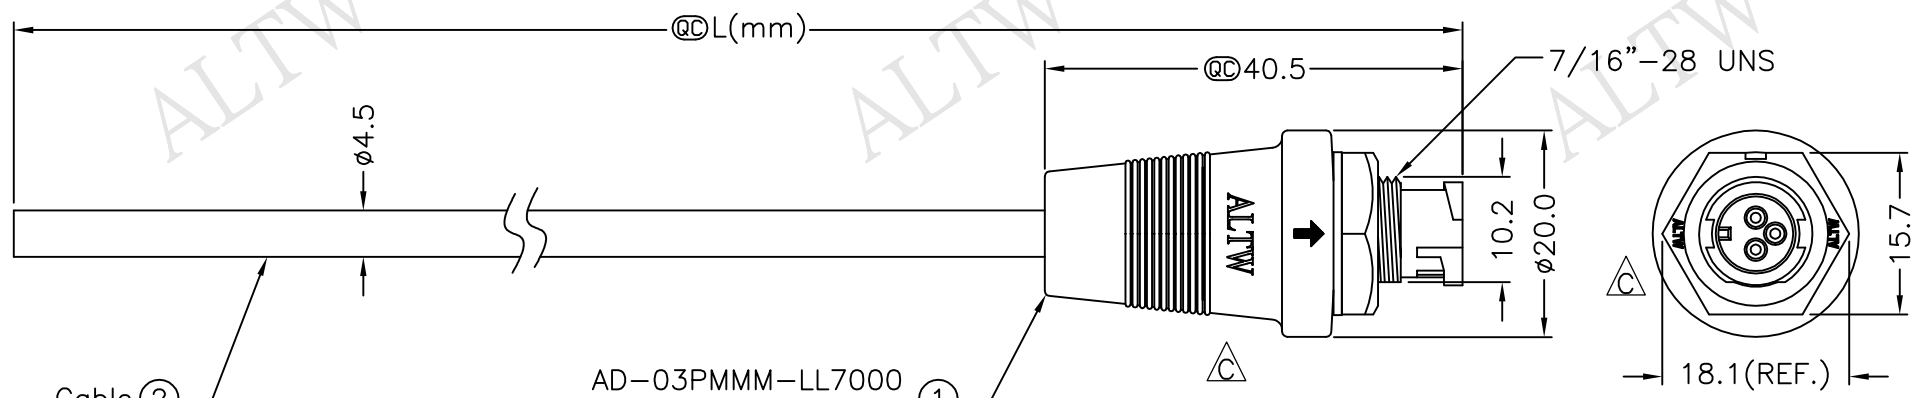

REV.	ECN NO.	DATE	SIGN	DESCRIPTION
B	LEN-8A0130~133	2008/09/10	Shin	Add Note
C	LEN15B0217~220	2015/11/02	Ruru	Change Logo & Note

AD-03PMMM-LL7000
Color: Black

AD-03PMMM-LL7AXX
XX:01~99Meters
01:01Meter
02:02Meters
:
:
99:99Meters
Cable Length(L):01~99Meters

3	Black	黑
2	Blue	藍
1	Brown	棕
Conn.	Wire Color	
	Pin Out	

- Note:
- * @C Important Dimension To Check.
 - * Waterproof Rate: IP67
 - * Housing: Nylon+GF, Black
 - * Pin: Copper Alloy, Gold Plated
 - * Cable: UL2464 24AWG*3C+Drain+A, PVC Jacket UV Resistant OD=4.5mm, Black
 - * Use with waterproof cap or dust cap
Panel Thickness Max: 2.5mm
 - * Use without waterproof cap or dust cap
Panel Thickness Max: 3.5mm
 - * Cable Length Tolerance: 01M: ± 40 mm
02M~05M: ± 60 mm
06M~10M: ± 100 mm
11M~30M: ± 200 mm
31M~99M: ± 500 mm

UNIT:mm	TOLERANCE	SCALE	SHEET	TITLE	Amphenol LTW	ITEM NO	DRAWN BY	DATE
± 0.5 mm	Free	1 OF 1	1	Mini Cable Lock 3Pin M Conn. M Pin	安費諾亮泰企業股份有限公司	AD-03PMMM-LL7AXX	Ruru	2015/11/02
REV. C	SIZE A4	@C :Inspection Item				CUSTOMER	CHECKED BY	DATE
						ALTW	Rita	2015/11/02
							APPROVED BY	DATE
							Lisa	2015/11/02