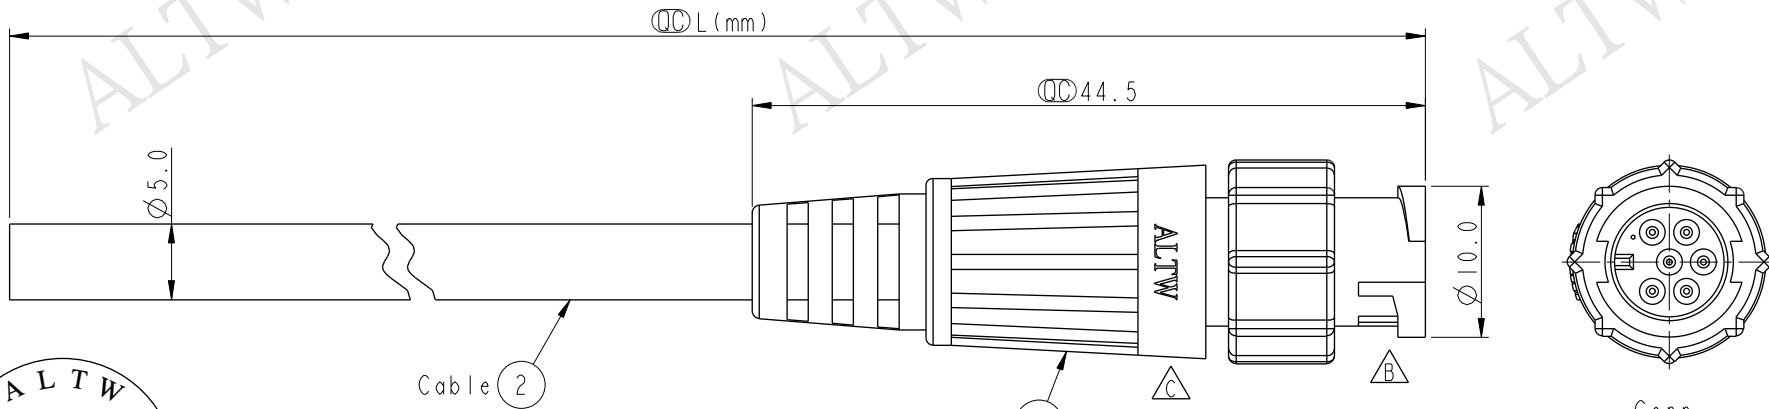

ALTW
 CONFIDENTIAL
 2015-02-12
 R&D DEPT.

ALTW
 DCC. DEPT.
 CONFIDENTIAL
 2015.03.04
 ISSUED

AU-06AMMM-LL6000
Color: Black

AU-06AMMM-LL6AXX

XX: 01~99Meters
 01: 01Meter
 02: 02Meters
 :
 :
 :
 99: 99Meters

Cable Length(L): 01~99Meters

Note:

- * \varnothing Important Dimension
- * Waterproof Rate: IP66
- * Connector: Nylon+GF, Black
- * Male Pin: Copper Alloy, Gold Plated
- * Cable: UL2464 26AWG*6C+Drain+Al/My, Black, PVC Jacket, UV Resistant, OD5.0mm
- * Cable Length Tolerance:
 - 01M: ±40mm
 - 02M~05M: ±60mm
 - 06M~10M: ±100mm
 - 11M~30M: ±200mm
 - 31M~99M: ±500mm

Pin Assignments
Front View

6	Gray	灰
5	Yellow	黃
4	Green	綠
3	White	白
2	Blue	藍
1	Brown	棕
Conn.	Wire Color	
	Pin Out	

UNIT:mm	
TOLERANCE	±0.5 mm

TITLE Mini Cable Lock 6Pin M Conn M Pin			
SCALE 2:1	SIZE A4	SHEET 1 OF 1	
REV. C	WC-REV. A.1	\varnothing : Inspection item	