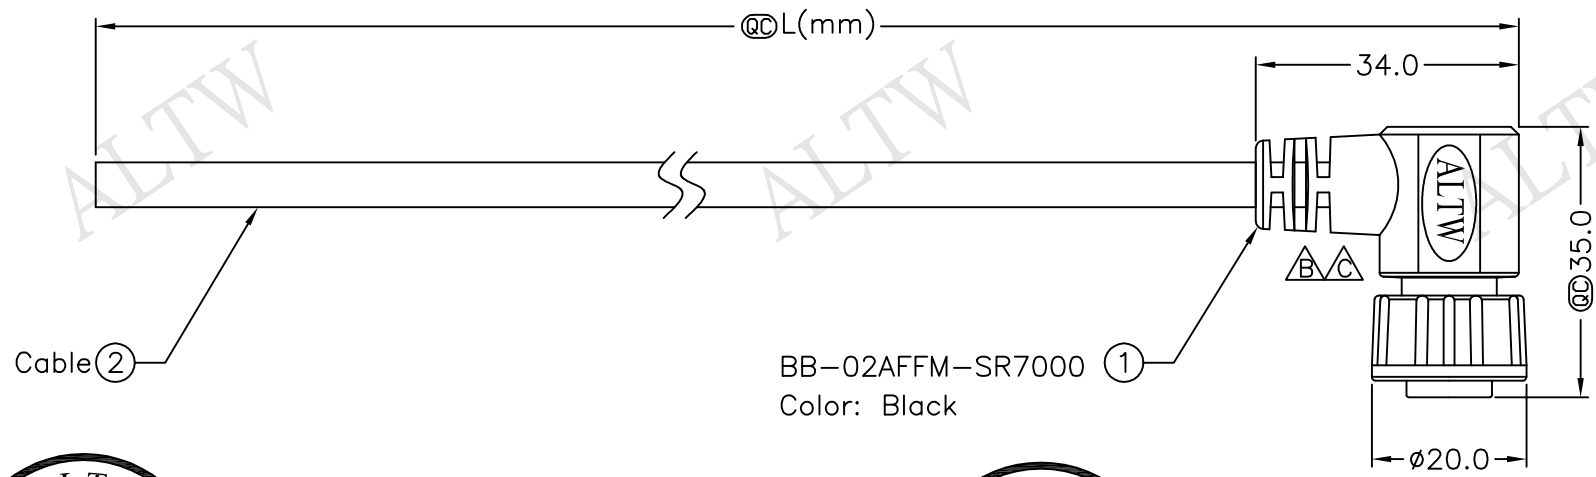

REV.	ECN NO.	DATE	SIGN	DESCRIPTION
B	LEN1190069~73	2011/08/19	Jiang Jun Hua	Change SR View
C	LEN1610063~67	2015/12/28	Ruru	Change Logo

BB-02AFFM-SR7AXX
 ↑
 XX:01~99Meter
 01:01Meter
 02:02Meters
 :
 :
 99:99Meters
 Cable Length(L):01~99Meters

Conn.

- Note:
- * @C Important Dimension To Check.
 - * Waterproof Rate: IP67
 - * Housing: Black, Nylon+GF
 - * Pin: Copper Alloy, Gold Plated
 - * Cable: Black, UL2464 20AWG*2C+Drain+Al/My PVC Jacket UV Resistant OD=5.8mm
 - * Cable Length Tolerance:01M:±40mm
 02M~05M:±60mm
 06M~10M:±100mm
 11M~30M:±200mm
 31M~99M:±500mm

Pin Assignments
Front View

2	Red	紅
1	Green	綠
Conn.	Wire Color	
	Pin Out	

UNIT:mm	
TOLERANCE	±0.5 mm

TITLE	Standard Cable Screw 2Pin F Conn. F Pin		
SCALE	Free	SHEET	1 OF 1
REV.	C	SIZE	A4 @C :Inspection Item