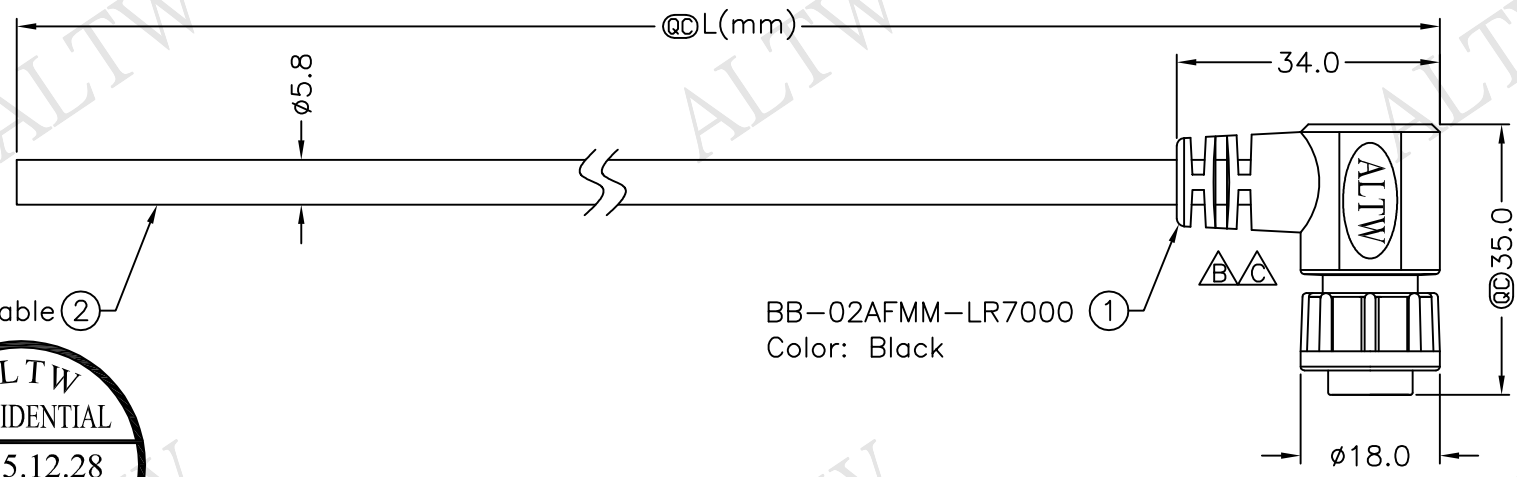

REV.	ECN NO.	DATE	SIGN	DESCRIPTION
B	LEN1190083~86	2011/08/20	Jiang Jun Hua	Change SR View
C	LEN1610068~71	2015/12/28	Ruru	Change Logo

BB-02AFMM-LR7AXX
 XX:01~99Meter
 01:01Meter
 02:02Meters
 :
 :
 99:99Meters
 Cable Length(L):01~99Meters

Pin Assignments
Front View

2	Red	紅
1	Green	綠
Conn.	Wire Color	
Pin Out		

- Note:
- * @C Important Dimension To Check.
 - * Waterproof Rate: IP67
 - * Housing: Black, Nylon+GF
 - * Pin: Copper Alloy, Gold Plated
 - * Cable: Black, UL2464 20AWG*2C+D+Al/My PVC Jacket (UV Resistant) OD=5.8mm
 - * Cable Length Tolerance:
 - 01M:±40mm
 - 02M~05M:±60mm
 - 06M~10M:±100mm
 - 11M~30M:±200mm
 - 31M~99M:±500mm

UNIT:mm		TITLE	Standard		ITEM NO	DRAWN BY	DATE
TOLERANCE	±0.5 mm	Cable Lock 2Pin F Conn. M Pin		Amphenol LTW	BB-02AFMM-LR7AXX	Ruru	2015/12/28
		SCALE	Free	SHEET	1 OF 1	CHECKED BY	DATE
		REV.	C	SIZE	A4	APPROVED BY	DATE
		© :Inspection Item		安費諾亮泰企業股份有限公司	ALTW	Lisa	2015/12/28