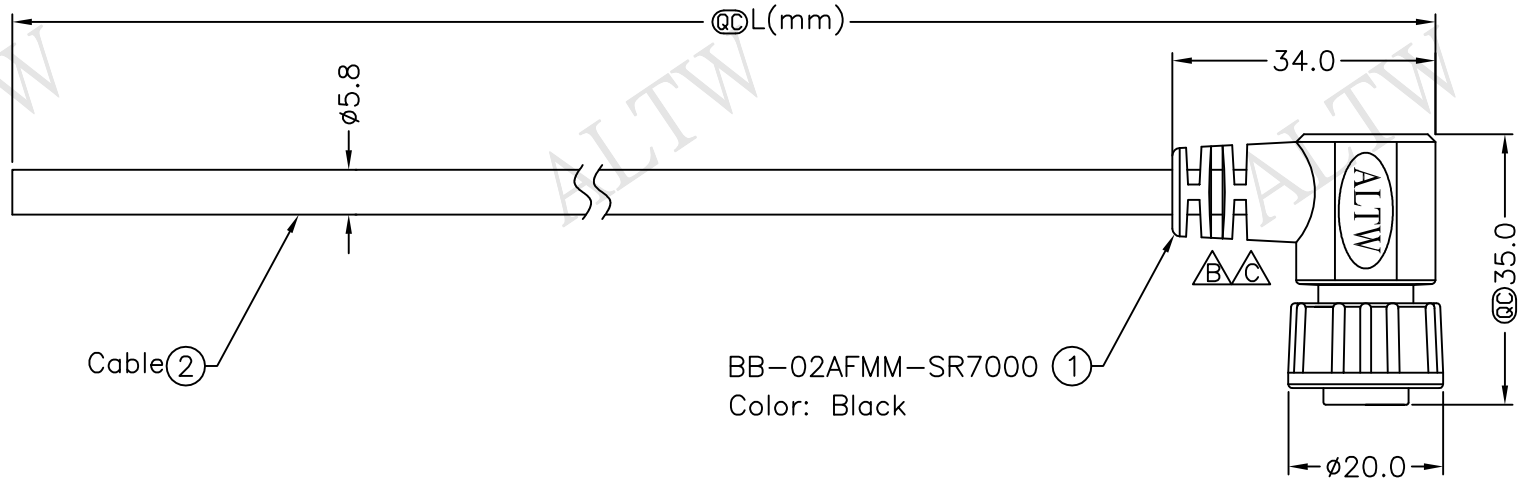

REV.	ECN NO.	DATE	SIGN	DESCRIPTION
B	LEN1190088~91	2011/08/20	Jiang Jun Hua	Change SR View
C	LEN1610072~75	2015/12/28	Ruru	Change Logo

2	Red	紅
1	Green	綠
Conn.	Wire Color	
Pin Out		

BB-02AFMM-SR7AXX
 XX:01~99Meter
 01:01Meter
 02:02Meters
 :
 :
 99:99Meters
 Cable Length(L):01~99Meters

- Note:
- * @C Important Dimension To Check.
 - * Waterproof Rate: IP67
 - * Connector: Black, Nylon+GF
 - * Male Pin: Copper Alloy, Gold Plated
 - * Cable: Black, UL2464 20AWG*2C+Drain+Al/My PVC Jacket UV Resistant OD=5.8mm
 - * Cable Length Tolerance:01M:±40mm
 02M~05M:±60mm
 06M~10M:±100mm
 11M~30M:±200mm
 31M~99M:±500mm

UNIT:mm		TITLE	Standard		ITEM NO	DRAWN BY	DATE
TOLERANCE	±0.5 mm	Cable Screw 2Pin F Conn. M Pin		Amphenol LTW	BB-02AFMM-SR7AXX	Ruru	2015/12/28
		SCALE	Free	SHEET	1 OF 1	CHECKED BY	DATE
		REV.	C	SIZE	A4	APPROVED BY	DATE
				@C	:Inspection Item	Lisa	2015/12/28
1	2	3	4	5	6	7	8