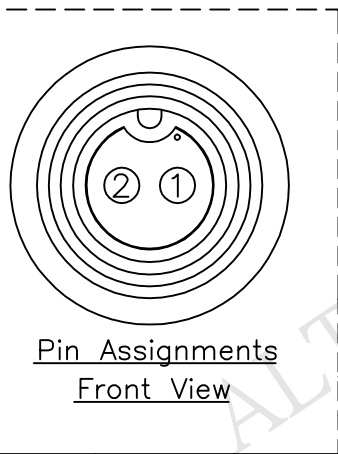

REV.	ECN NO.	DATE	SIGN	DESCRIPTION
B	LEN1190088~91	2011/08/20	Jiang Jun Hua	Change SR View
C	LEN1610072~75	2015/12/28	Ruru	Change Logo

2	Red	紅
1	Green	綠
Conn.	Wire Color	
Pin Out		

BB-02AFMM-SR7AXX
 XX:01~99Meter
 01:01Meter
 02:02Meters
 :
 :
 99:99Meters
 Cable Length(L):01~99Meters

- Note:
- * @C Important Dimension To Check.
 - * Waterproof Rate: IP67
 - * Connector: Black, Nylon+GF
 - * Male Pin: Copper Alloy, Gold Plated
 - * Cable: Black, UL2464 20AWG*2C+Drain+Al/My PVC Jacket UV Resistant OD=5.8mm
 - * Cable Length Tolerance:01M:±40mm
 02M~05M:±60mm
 06M~10M:±100mm
 11M~30M:±200mm
 31M~99M:±500mm

UNIT:mm		TITLE	Standard		ITEM NO	DRAWN BY	DATE
TOLERANCE	±0.5 mm	Cable Screw 2Pin F Conn. M Pin		Amphenol LTW	BB-02AFMM-SR7AXX	Ruru	2015/12/28
		SCALE	Free	SHEET	1 OF 1	CHECKED BY	DATE
		REV.	C	SIZE	A4	APPROVED BY	DATE
				@C	:Inspection Item	Lisa	2015/12/28
1	2	3	4	5	6	7	8