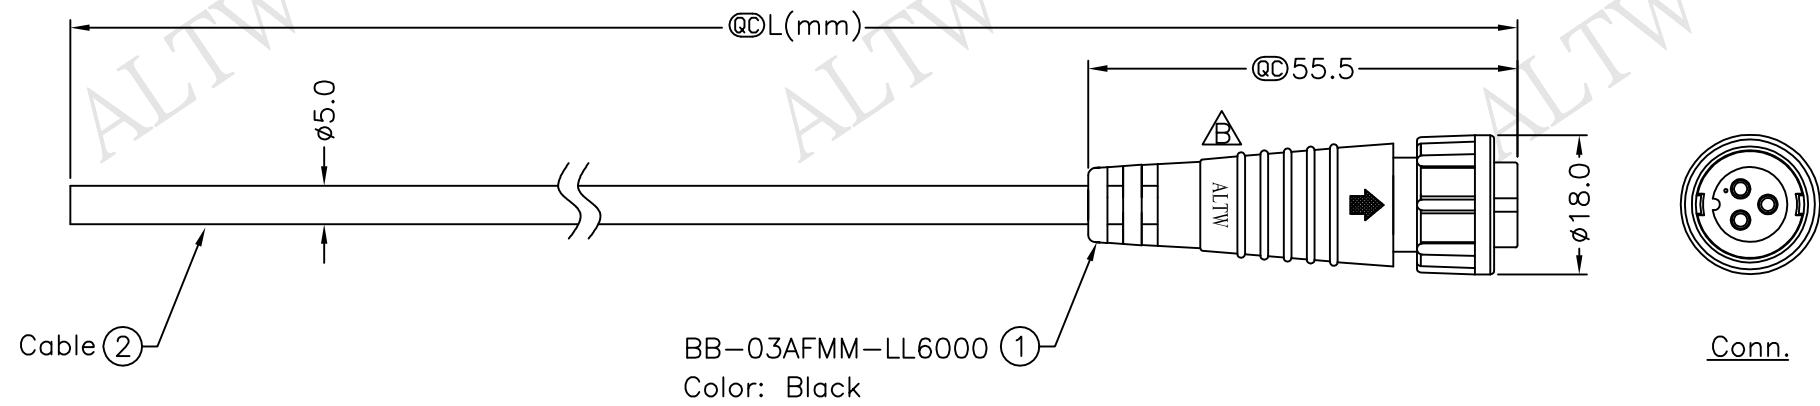

REV.	ECN NO.	DATE	SIGN	DESCRIPTION
B	LEN1660131~134	2016/05/26	Ruru	Change Logo & Note

BB-03AFMM-LL6000 ①
Color: Black

BB-03AFMM-LL6AXX
 XX:01~99Meter
 01:01Meter
 02:02Meters
 :
 :
 99:99Meters
 Cable Length(L):01~99Meters

Pin Assignments
Front View

3	Yellow
2	White
1	Black
Conn.	Wire Color
Pin Out	

- Note:
- * @Important Dimension To Check.
 - * Waterproof Rate: IP66
 - * Housing: Nylon+GF, Black
 - * Pin: Copper Alloy, Gold Plated
 - * Cable: UL2464 20AWG*3C+Al/My, PVC Jacket, UV Resistant, OD=5.0mm, Black
 - * Cable Length Tolerance: 01M: ±40mm
 02M~05M: ±60mm
 06M~10M: ±100mm
 11M~30M: ±200mm
 31M~99M: ±500mm

UNIT:mm		TITLE	Standard	ITEM NO	DRAWN BY	DATE
TOLERANCE	±0.5 mm	Cable Lock 3Pin F Conn. M Pin	Amphenol LTW	BB-03AFMM-LL6AXX	Ruru	2016/05/26
SCALE	Free	SHEET 1 OF 1	安費諾亮泰企業股份有限公司	CUSTOMER	CHECKED BY	DATE
REV.	B	SIZE A4	@ :Inspection Item	ALTW	Rita	2016/05/26
					APPROVED BY	DATE
					Lisa	2016/05/26