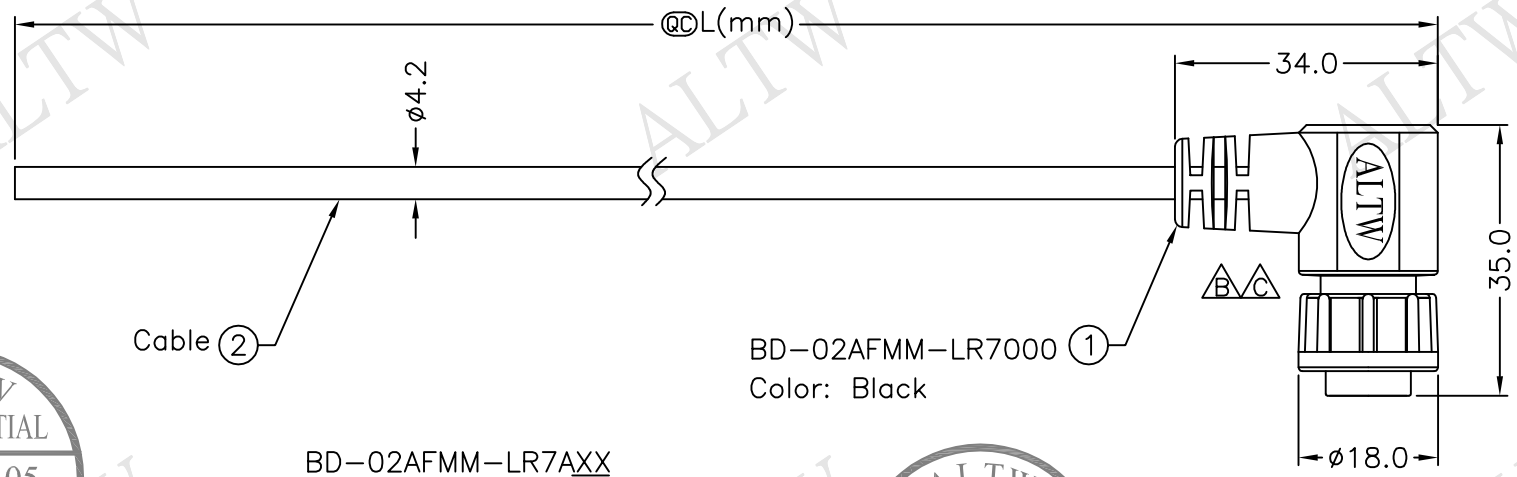

REV.	ECN NO.	DATE	SIGN	DESCRIPTION
B	LEN1190040~43	2011/08/18	Jiang Jun Hud	Change SR View
C	LEN1610246~49	2016/01/05	Ruru	Change Logo

Cable ②

BD-02AFMM-LR7000 ①
Color: Black

BD-02AFMM-LR7AXX

- XX:01~99Meter
- 01:01Meter
- 02:02Meters
- ⋮
- ⋮
- 99:99Meters

Cable Length(L):01~99Meters

Conn.

Pin Assignments
Front View

2	Red	紅
1	Black	黑
Conn.	Wire Color	
Pin Out		

Note:

- * ② Important Dimension To Check.
- * Waterproof Rate: IP67
- * Housing: Black, Nylon+GF
- * Pin: Copper Alloy, Gold Plated
- * Cable: Black, UL2464 24AWG*2C+Drain+Al/My PVC Jacket UV Resistant, OD=4.2mm
- △* Cable Length Tolerance: 01M:±40mm
02M~05M:±60mm
06M~10M:±100mm
11M~30M:±200mm
31M~99M:±500mm

UNIT:mm	
TOLERANCE	±0.5 mm

TITLE	Standard Cable Lock 2Pin F Conn M Pin		
SCALE	Free	SHEET	1 OF 1
REV.	C	SIZE	A4
② : Inspection Item			

Amphenol LTW
安費諾亮泰企業股份有限公司

ITEM NO	
DWG NO	BD-02AFMM-LR7AXX
CUSTOMER	ALTW