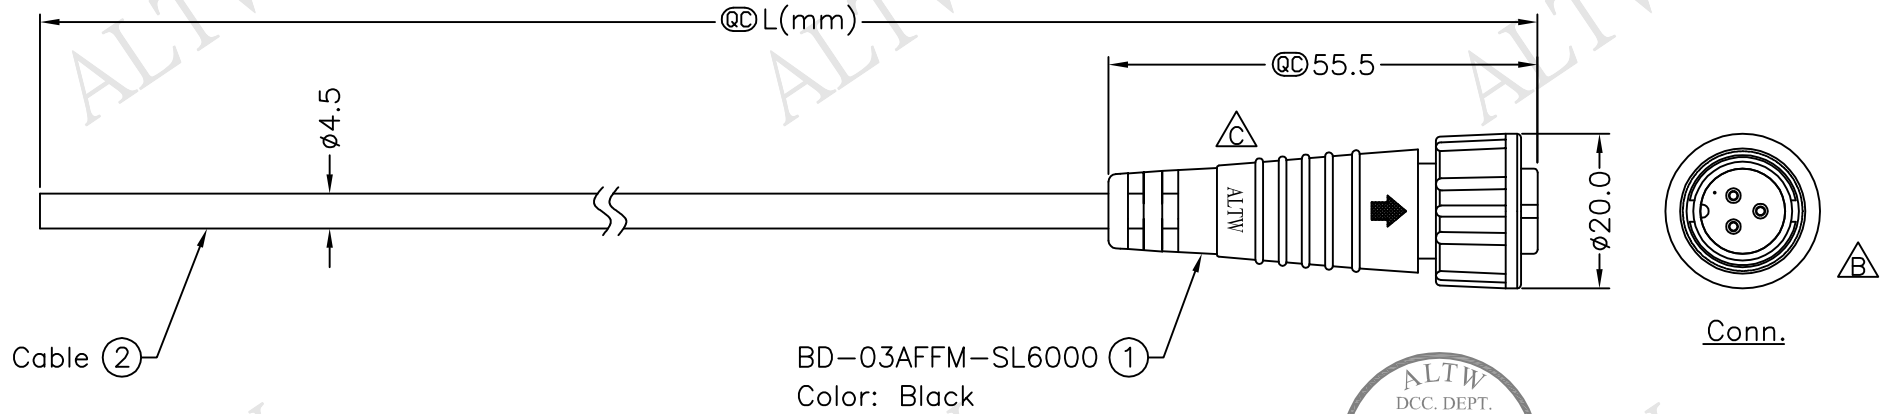

REV.	ECN NO.	DATE	SIGN	DESCRIPTION
B	LEN-0C0543~546	2010/11/29	Ivan	Change View
C	LEN1660072~075	2016/05/27	Ruru	Change Logo

BD-03AFFM-SL6AXX

XX:01~99Meter
 01:01Meter
 02:02Meters
 :
 :
 99:99Meters

Cable Length(L):01~99Meters

Pin Assignments
Front View

3	Black	黑
2	Blue	藍
1	Brown	棕
Conn.	Wire Color	
	Pin Out	

Note:

- * @C Important Dimension To Check.
- * Waterproof Rate: IP66
- * Housing: Nylon+GF ,Black
- * Female Pin: Copper Alloy, Gold Plated
- * Cable: UL2464 24AWG*3C+D+Al/My
PVC Jacket (UV Resistant) OD=4.5, Black
- * Cable Length Tolerance: 01M:±40mm
02M~05M:±60mm
06M~10M:±100mm
11M~30M:±200mm
31M~99M:±500mm

UNIT:mm	
TOLERANCE	±0.5 mm

TITLE	Standard	
	Cable Screw 3Pin F Conn. F Pin	
SCALE	Free	SHEET 1 OF 1
REV. C	SIZE A4	@C :Inspection Item

Amphenol LTW
安費諾亮泰企業股份有限公司

ITEM NO	
DWG NO	BD-03AFFM-SL6AXX
CUSTOMER	ALTW