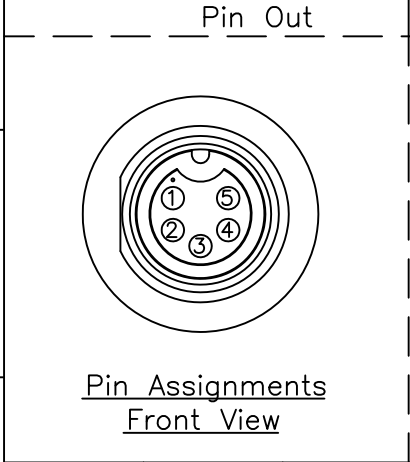

BD-05PMFM-SL7000 ①
 Color: Black
 BD-05PMFM-SL7AXX

XX:01~99Meter
 01:01Meter
 02:02Meters
 :
 :
 99:99Meters

Cable Length(L):01~99Meters

- Note: $\triangle B$
- * \textcircled{D} Important Dimensions To Check.
 - * Waterproof Rate: IP67
 - * Housing: Black,Nylon+GF
 - * Female Pin: Copper Alloy,Gold Plated
 - * Gasket: Black,EPDM
 - * Nut: Black,Nylon+GF
 - $\triangle A$ * Cable: UL2464 24AWG*5C+Drain+Al/My Black,PVC Jacket UV Resistant, OD=5.0
 - $\triangle C$ * Use With Waterproof Cap Or Dust Cap
Panel Thickness Max: 2.5mm
 - $\triangle C$ * Use Without Waterproof Cap Or Dust Cap
Panel Thickness Max: 3.5mm
 - $\triangle D$ * Cable Length Tolerance: 01M: ± 40 mm
02M~05M: ± 60 mm
06M~10M: ± 100 mm
11M~30M: ± 200 mm
31M~99M: ± 500 mm

5	Green	綠
4	White	白
3	Black	黑
2	Blue	藍
1	Brown	棕
Conn.	Wire Color	

UNIT:mm	\textcircled{D}	TITLE
TOLERANCE	± 0.5 mm	Standard,Cable Screw 5Pin M Conn. F Pin
SCALE	Free	SHEET 1 OF 1
REV.	F	SIZE A4
		\textcircled{C} :Inspection Item