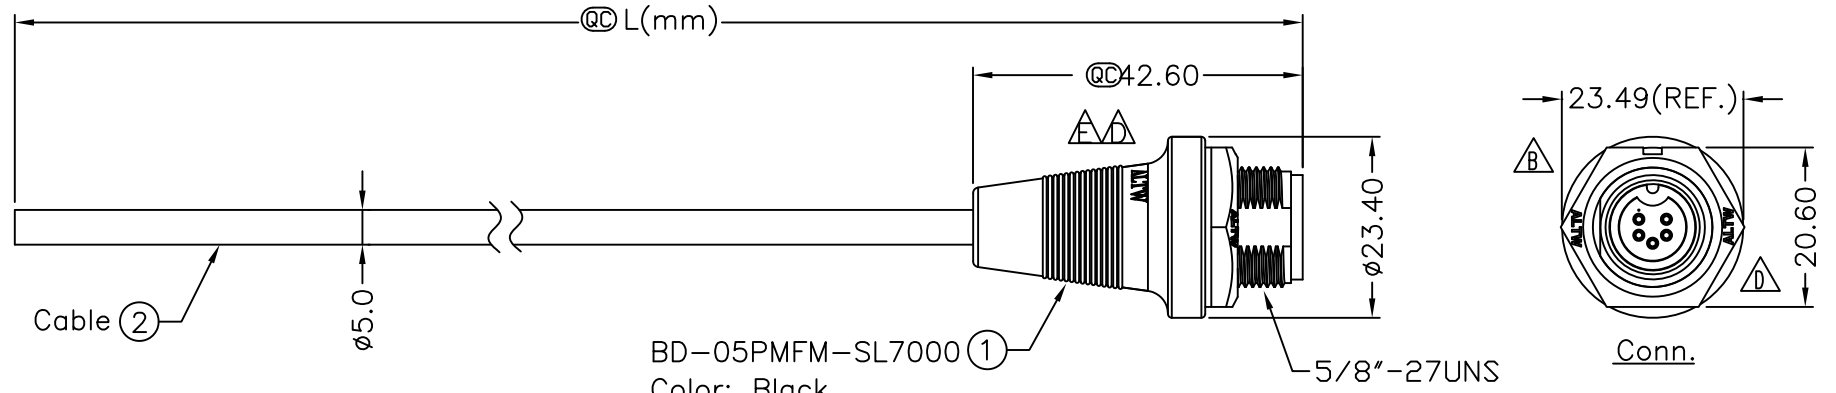

BD-05PMFM-SL7000 ①
 Color: Black
 BD-05PMFM-SL7AXX

XX:01~99Meter
 01:01Meter
 02:02Meters
 :
 :
 99:99Meters

Cable Length(L):01~99Meters

- Note: $\triangle B$
- * \textcircled{D} Important Dimensions To Check.
 - * Waterproof Rate: IP67
 - * Housing: Black,Nylon+GF
 - * Female Pin: Copper Alloy,Gold Plated
 - * Gasket: Black,EPDM
 - * Nut: Black,Nylon+GF
 - $\triangle A$ * Cable: UL2464 24AWG*5C+Drain+Al/My Black,PVC Jacket UV Resistant, OD=5.0
 - $\triangle C$ * Use With Waterproof Cap Or Dust Cap
Panel Thickness Max: 2.5mm
 - $\triangle C$ * Use Without Waterproof Cap Or Dust Cap
Panel Thickness Max: 3.5mm
 - $\triangle D$ * Cable Length Tolerance: 01M: ± 40 mm
02M~05M: ± 60 mm
06M~10M: ± 100 mm
11M~30M: ± 200 mm
31M~99M: ± 500 mm

5	Green	綠
4	White	白
3	Black	黑
2	Blue	藍
1	Brown	棕
Conn.	Wire Color	

UNIT:mm	\textcircled{D}	TITLE
TOLERANCE	± 0.5 mm	Standard,Cable Screw 5Pin M Conn. F Pin
SCALE	Free	SHEET 1 OF 1
REV.	F	SIZE A4
		\textcircled{C} :Inspection Item