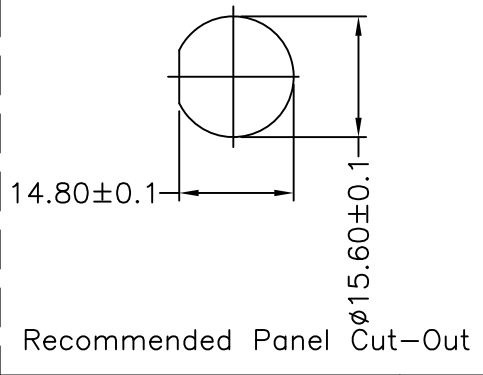

BD-05PMFM-SL7000 ①
 Color: Black
 BD-05PMFM-SL7AXX

XX:01~99Meter
 01:01Meter
 02:02Meters
 :
 :
 99:99Meters

Cable Length(L):01~99Meters

- Note: $\triangle B$
- * \textcircled{D} Important Dimensions To Check.
 - * Waterproof Rate: IP67
 - * Housing: Black,Nylon+GF
 - * Female Pin: Copper Alloy,Gold Plated
 - * Gasket: Black,EPDM
 - * Nut: Black,Nylon+GF
 - $\triangle A$ * Cable: UL2464 24AWG*5C+Drain+Al/My Black,PVC Jacket UV Resistant, OD=5.0
 - $\triangle C$ * Use With Waterproof Cap Or Dust Cap
Panel Thickness Max: 2.5mm
 - $\triangle C$ * Use Without Waterproof Cap Or Dust Cap
Panel Thickness Max: 3.5mm
 - $\triangle D$ * Cable Length Tolerance: 01M: ± 40 mm
02M~05M: ± 60 mm
06M~10M: ± 100 mm
11M~30M: ± 200 mm
31M~99M: ± 500 mm

5	Green	綠
4	White	白
3	Black	黑
2	Blue	藍
1	Brown	棕
Conn.	Wire Color	

UNIT:mm	\textcircled{D}	TITLE
TOLERANCE	± 0.5 mm	Standard,Cable Screw 5Pin M Conn. F Pin
SCALE	Free	SHEET 1 OF 1
REV.	F	SIZE A4
		\textcircled{C} :Inspection Item