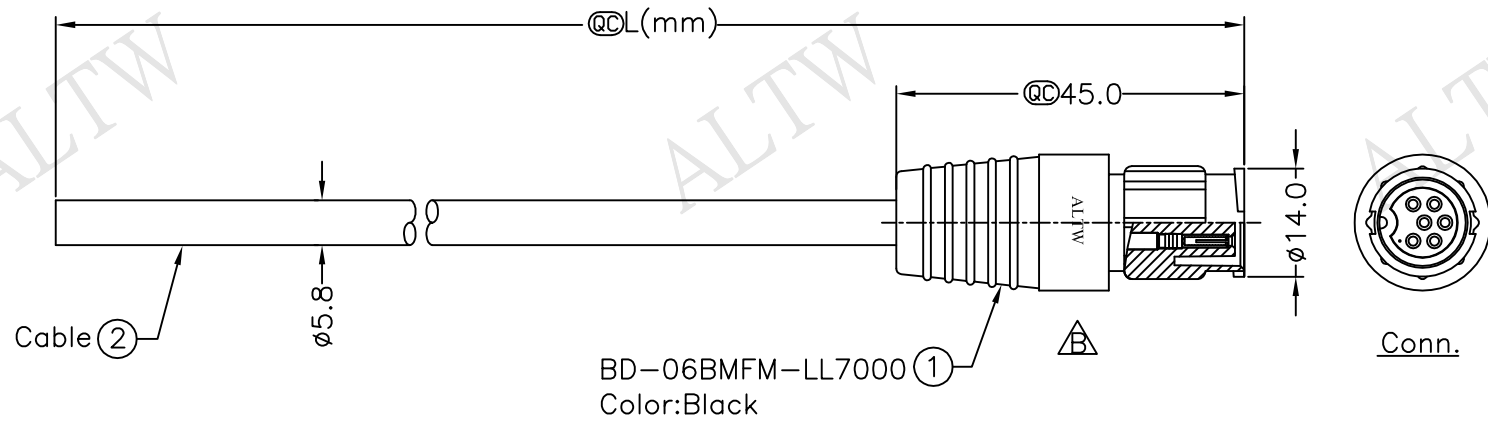

REV.	ECN NO.	DATE	SIGN	DESCRIPTION
B	LEN1590365~68	2015/09/11	Ruru	Change Logo & Note

F  
E  
D  
C  
B  
A

BD-06BMFM-LL7000  
Color:Black

BD-06BMFM-LL7AXX  
 XX:01~99Meter  
 01:01Meter  
 02:02Meters  
 :  
 :  
 99:99Meters  
 Cable Length(L):01~99Meters

- Note:
- \* @C Important Dimension.
  - \* Waterproof Rate: IP67
  - \* Housing: Nylon+GF, Black
  - \* Female Pin:Copper Alloy,Gold Plated
  - \* Cable: UL2464 24#\*6C+Drain+Al/My, UV Resistant ,OD=5.8mm, Black
  - \* Cable Length Tolerance: 01M: ±40mm  
 02M~05M: ±60mm  
 06M~10M: ±100mm  
 11M~30M: ±200mm  
 31M~99M: ±500mm

White	白	6
Red	紅	5
Orange	橙	4
Yellow	黃	3
Green	綠	2
Blue	藍	1
Wire Color		Conn.
Pin Out		

Pin Assignments  
Front View 前視圖

UNIT:mm	
TOLERANCE	±0.5 mm

TITLE Standard,Cable Lock 6Pin M Conn F Pin	
SCALE Free	SHEET 1 OF 1
REV. B	SIZE A4
@C :Inspection Item	