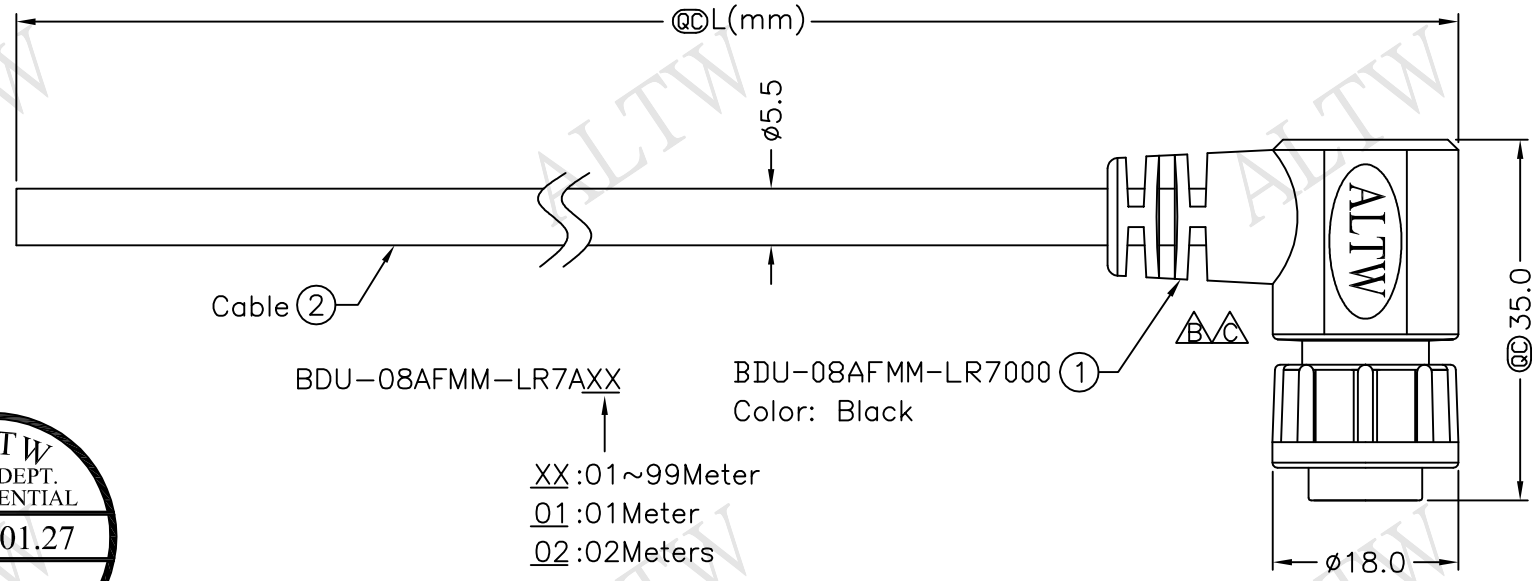

REV.	ECN NO.	DATE	SIGN	DESCRIPTION
B	LEN12B0105~108	2012/11/22	Vicky	Modify SR View & Note.
C	LEN1610371~374	2016/01/11	Ruru	Change Logo

THIS DOCUMENT IS SUBJECT TO CHANGE WITHOUT NOTICE. IT IS CONFIDENTIAL AND A PROPERTY OF Amphenol LTW. DISCLOSURE TO THIRD PARTY HAS TO BE AUTHORIZED BY Amphenol LTW.

BDU-08AFMM-LR7AXX
 XX:01~99Meter
 01:01Meter
 02:02Meters
 ...
 99:99Meters
 Cable Length(L):01~99Meters

Conn.	Wire Color	Pin Out
8	Red	26AWG 紅
7	Pink	26AWG 粉紅
6	Gray	26AWG 灰
5	Blue	24AWG 藍
4	Green	26AWG 綠
3	White	26AWG 白
2	Brown	24AWG 棕
1	Yellow	26AWG 黃

- Note:
- * @C Important Dimension To Check.
 - * Waterproof Rate:IP67.
 - * Connector:Nylon+GF,Black.
 - * Male Pin:Copper Alloy,Gold Plated.
 - * Cable: Black, UL2464 (24AWG*2C+26AWG*6C) +Drain+Al/My, PVC Jacket UV Resistant,OD=5.5mm
 - * Cable Length Tolerance: 01M:±40mm
 02M~05M:±60mm
 06M~10M:±100mm
 11M~30M:±200mm
 31M~99M:±500mm

UNIT:mm	
TOLERANCE	±0.5 mm

TITLE	Standard	
	Cable Lock 8Pin F Conn M Pin	
SCALE	Free	SHEET 1 OF 1
REV. C	SIZE A4	@C :Inspection Item

Amphenol LTW
 安費諾亮泰企業股份有限公司

ITEM NO	DRAWN BY Ruru	DATE 2016/01/11
DWG NO BDU-08AFMM-LR7AXX	CHECKED BY Rita	DATE 2016/01/11
CUSTOMER ALTW	APPROVED BY Lisa	DATE 2016/01/11