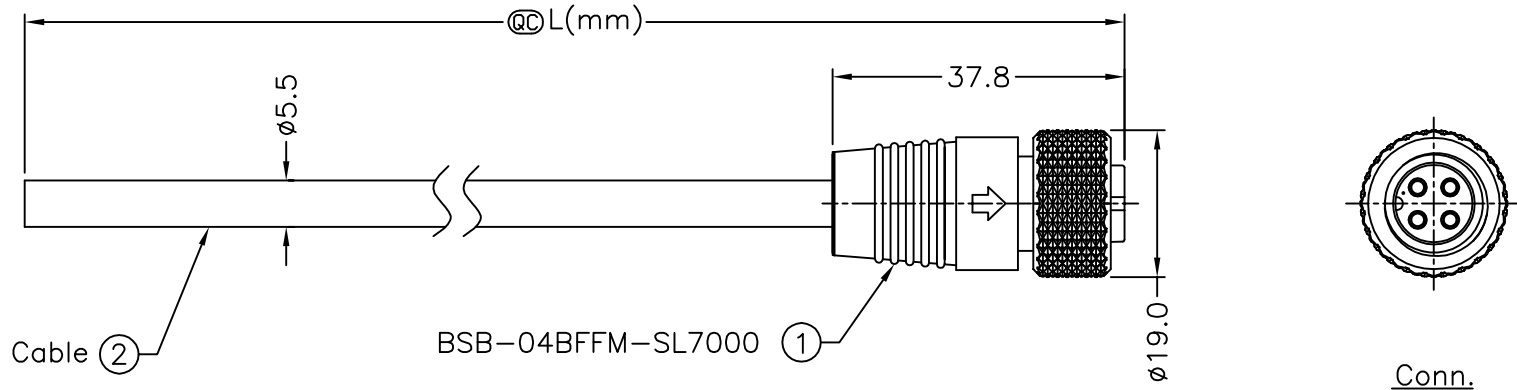

5	6	7	8
REV.	ECN NO.	DATE	SIGN

BSB-04BFFM-SL7AXX
 ↑
 XX:01~99Meter
 01:01Meter
 02:02Meters
 ⋮
 99:99Meters
 Cable Length(L):01~99Meters

- Note:
- * @C Important Dimension To Check.
 - * Waterproof Rate:IP67.
 - * Housing:Nylon+GF,Black.
 - * Female Pin:Copper Alloy,Gold Plated.
 - * Screw Nut:Copper Alloy,Nickel Plated.
 - * Shell:Copper Alloy,Nickel Plated.
 - * O-Ring:EPDM,Black.
 - * Cable:UL2464 20AWG*4C+Drain+Al/My,Black, PVC Jacket,UV Resistant,OD=5.5mm.
 - * Cable Length Tolerance: 01M:±40mm
 02M~05M:±60mm
 06M~10M:±100mm
 11M~30M:±200mm
 31M~99M:±500mm

Pin Assignments
Front View

Shield	Drain	地線
4	White	白
3	Black	黑
2	Blue	藍
1	Brown	棕
Conn.	Wire Color	
	Pin Out	

UNIT:mm	
TOLERANCE	±0.5 mm

TITLE	Standard	
	Cable Screw 04P F Conn F Pin	
SCALE	Free	SHEET 1 OF 1
REV. A	SIZE A4	@C :Inspection Item