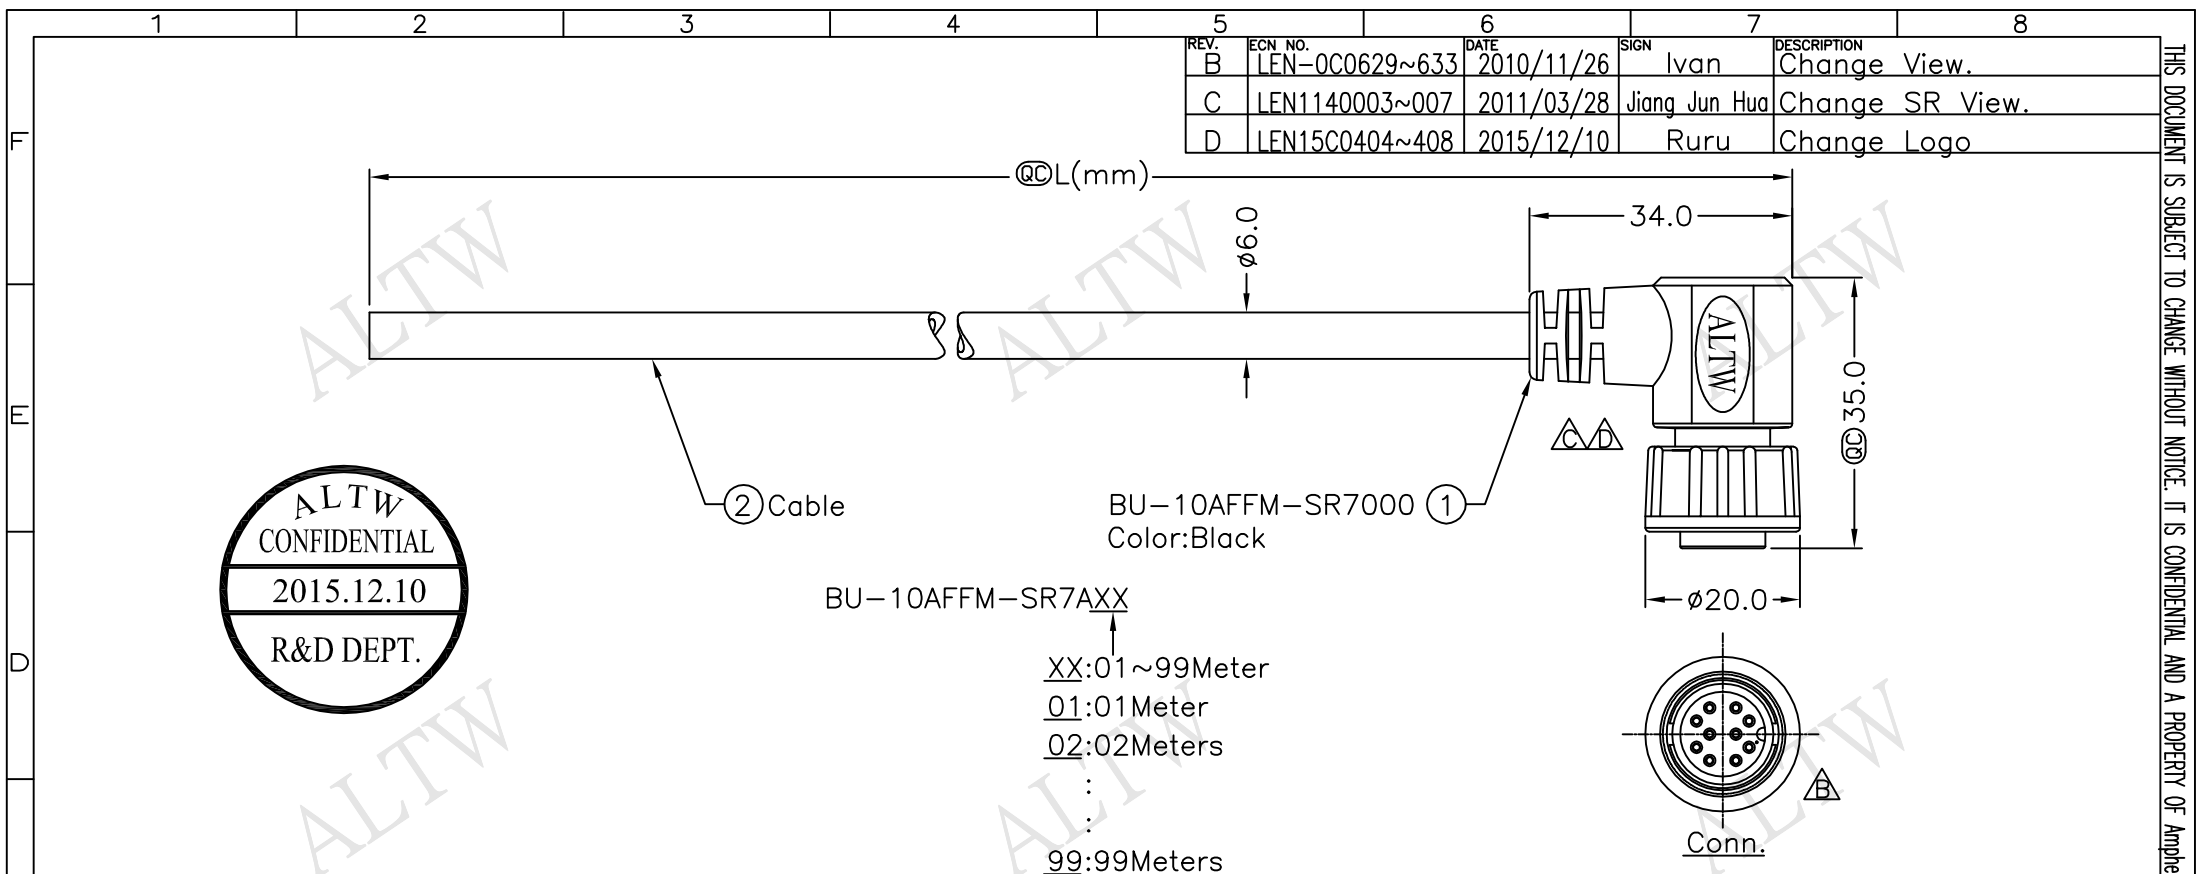

REV.	ECN NO.	DATE	SIGN	DESCRIPTION
B	LEN-0C0629~633	2010/11/26	Ivan	Change View.
C	LEN1140003~007	2011/03/28	Jiang Jun Hua	Change SR View.
D	LEN15C0404~408	2015/12/10	Ruru	Change Logo

ALTW
CONFIDENTIAL
2015.12.10
R&D DEPT.

BU-10AFFM-SR7AXX
XX:01~99Meter
01:01Meter
02:02Meters
:
:
:
99:99Meters
Cable Length(L):01~99Meters