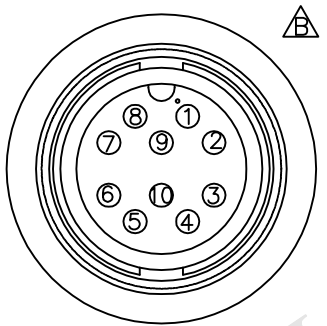

BU-10AFFM-SR7AXX
XX:01~99Meter
01:01Meter
02:02Meters
:
:
:
99:99Meters
Cable Length(L):01~99Meters

Orange	橘	10
Black	黑	9
Red	紅	8
Pink	粉紅	7
Gray	灰	6
Yellow	黃	5
Green	綠	4
White	白	3
Blue	藍	2
Brown	棕	1
Wire Color		Conn.

ALTW
DCC. DEPT.
CONFIDENTIAL
2015.12.24
ISSUED

- Note:
- * @C Important Dimension.
 - * Waterproof Rate: IP67.
 - * Housing: Nylon+GF, Black.
 - * Female Pin: Copper Alloy, Gold Plated.
 - * Cable: UL2464 26AWG*10C+Drain+Al/My, PVC Jacket, UV Resistant, OD=6.0mm, Black.
 - * Cable Length Tolerance: 01M:±40mm
02M~05M:±60mm
06M~10M:±100mm
11M~30M:±200mm
31M~99M:±500mm

UNIT:mm		TOLERANCE		TITLE		ITEM NO		DRAWN BY		DATE	
±0.5 mm		Standard		Cable Screw 10Pin F Conn. F Pin		BU-10AFFM-SR7AXX		Ruru		2015/12/10	
		SCALE Free		SHEET 1 OF 1		CUSTOMER ALTW		CHECKED BY Rita		DATE 2015/12/10	
		REV. D		SIZE A4				APPROVED BY Lisa		DATE 2015/12/10	
				@C :Inspection Item						FMW10702-01-01A2	