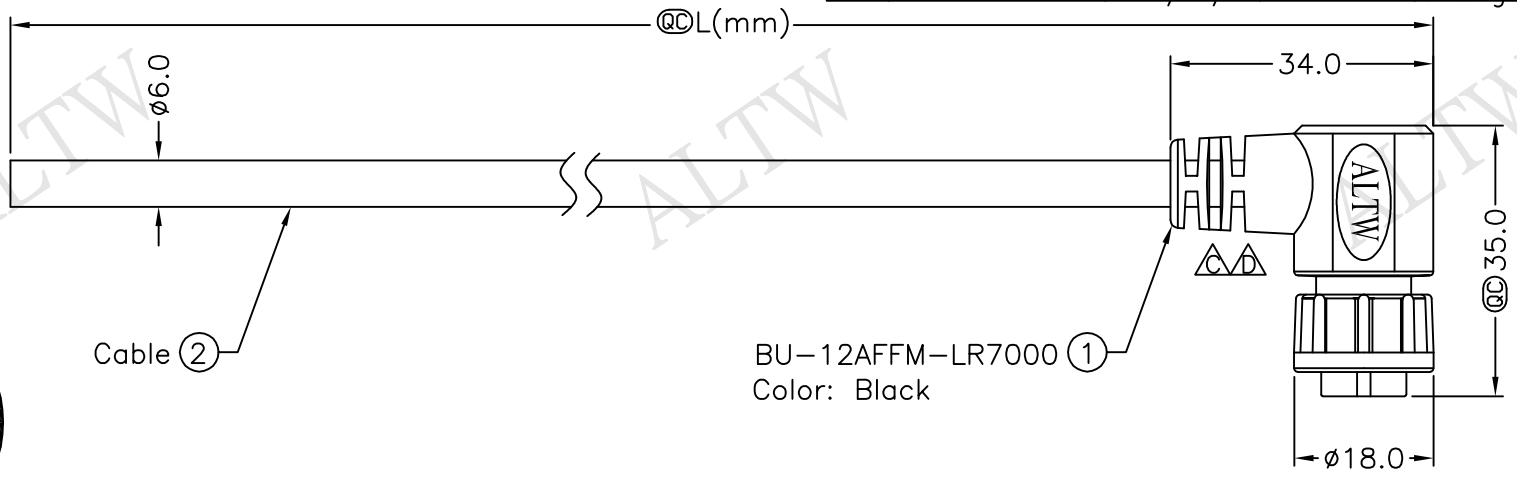

REV.	ECN NO.	DATE	SIGN	DESCRIPTION
B	LEN-0C0652~656	2010/11/26	Ivan	Change View.
C	LEN12B0092~097	2012/11/22	Vicky	Modify SR View.
D	LEN15C0426~431	2015/12/14	Ruru	Change Logo

△

BU-12AFFM-LR7000 ①
Color: Black

BU-12AFFM-LR7AXX
XX:01~99Meter
01:01Meter
02:02Meters
:
:
99:99Meters
Cable Length(L):01~99Meters

1. Note:
2. @D Important Dimension To Check.
   - Waterproof Rate: IP67.
   - Housing: Nylon+GF, Black.
   - Female Pin: Copper Alloy, Gold Plated.
   - Cable: UL2464 26AWG*12C+Drain+Al/My, PVC Jacket UV Resistant, OD=6.0, Black
   - Cable Length Tolerance: 01M:±40mm
     02M~05M:±60mm
     06M~10M:±100mm
     11M~30M:±200mm
     31M~99M:±500mm