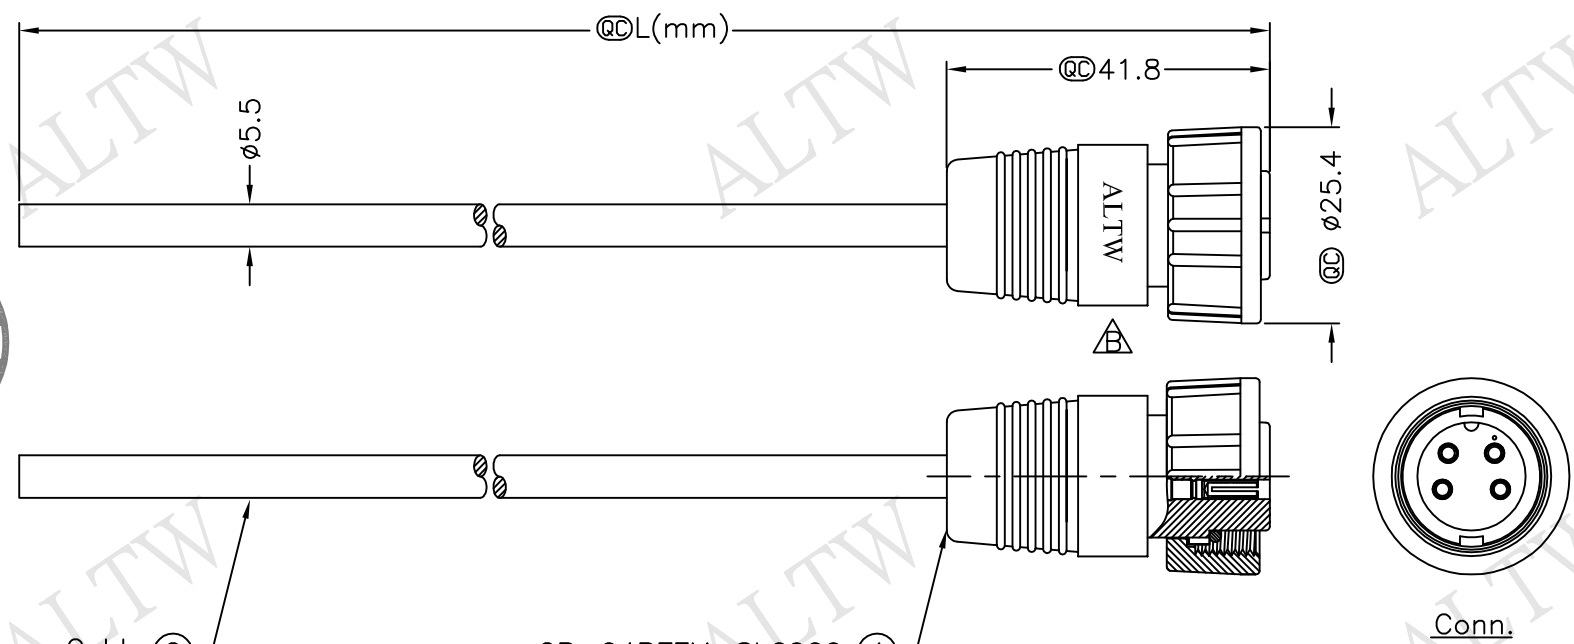

REV.	ECN NO.	DATE	SIGN	DESCRIPTION
B	LEN1650079~083	2016/05/04	Ruru	Change Logo & Note

CB-04BFFM-SL6000 ①  
Color: Black

CB-04BFFM-SL6AXX

- XX :01~99Meters
- 01 :01Meter
- 02 :02Meters
- ⋮
- 99 :99Meters

Cable Length(L):01~99Meters

Notes:

- \* Ⓞ Important Dimensions To Check.
- \* Waterproof Rate: IP66
- \* Housing: Nylon+GF, Black
- \* Female Pin: Copper Alloy, Gold Plated
- \* Cable: UL2464 20#\*4C+D+Al/My
- \* Cable Length Tolerance: 01M: ±40mm
- 02M~05M: ±60mm
- 06M~10M: ±100mm
- 11M~30M: ±200mm
- 31M~99M: ±500mm

Pin Assignments  
Front View

4	White
3	Black
2	Blue
1	Brown
Conn.	Wire Color
Pin Out	

UNIT:mm		TITLE	Middle, Cable Screw 4Pin F Conn F Pin		ITEM NO	DRAWN BY	DATE
TOLERANCE	±0.5 mm	SCALE	Free	SHEET 1 OF 1	DWG NO	CHECKED BY	DATE
		REV.	B	SIZE	A4	APPROVED BY	DATE
				QC	:Inspection Item		
Amphenol LTW			安費諾亮泰企業股份有限公司		CUSTOMER	ALTW	
						Ruru	2016/05/04
						Rita	2016/05/04
						Lisa	2016/05/04