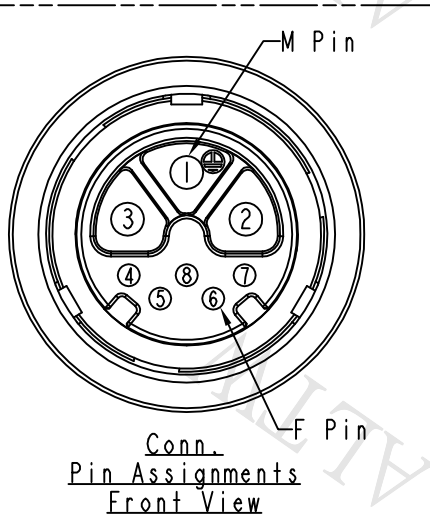

REV.	ECN NO.	DATE	SIGN	DESCRIPTION
A	Initial Release	2010/10/15	Jimmy	Rev.01 Changed To Rev.A
B	LEN1480569~572	2014/08/22	Vicky	Update Logo

Conn.

CBU-08AFEM-TL7AXX

- XX : 01~99Meters
- 01 : 01Meter
- 02 : 02Meters
- ...
- 99 : 99Meters

Cable Length(L): 01~99Meters

Pin	Wire Color	Wire Color	Pin Out
8	Drain	24AWG	地線
7	Green	24AWG	綠
6	White/Green	24AWG	白/綠
5	Orange	24AWG	橘
4	White/Orange	24AWG	白/橘
3	Blue	16AWG	藍
2	Brown	16AWG	棕
1	Green/Yellow	16AWG	綠/黃
Conn.			

Twist
對線
Twist
對線

Note:

- * \varnothing Important Dimension To Check
- * Waterproof Rate: IP67
- * Housing: Nylon+GF, Black
- * Pin: Copper Alloy, Gold Plated
- * Lock Nut: Nylon+GF, Black
- * O-Ring: EPDM, Black
- * Cable: UL2464 (24AWG*2P+D+Al/My)+16AWG*3C+F+P, Black, PVC Jacket, UV Resistant, OD=12.0
- * Cable Length Tolerance:
 - 01M: ±40mm
 - 02M~05M: ±60mm
 - 06M~10M: ±100mm
 - 11M~30M: ±200mm
 - 31M~99M: ±500mm

UNIT: mm
TOLERANCE
±0.5 mm

TITLE
HyBrid Cable, Middle, 3Key
3MPin(10A)+5FPin(2A)
SCALE 1:1
SIZE A4
SHEET 1 OF 1
REV. B
WC-REV. A.1
 \varnothing : Inspection item

Amphenol LTW
安費諾亮泰企業股份有限公司

ITEM NO	DWG NO	CUSTOMER	DRAWN BY	CHECKED BY	APPROVED BY	DATE
	CBU-08AFEM-TL7AXX	ALTW	Vicky	Sam	Rita	2014-08-22