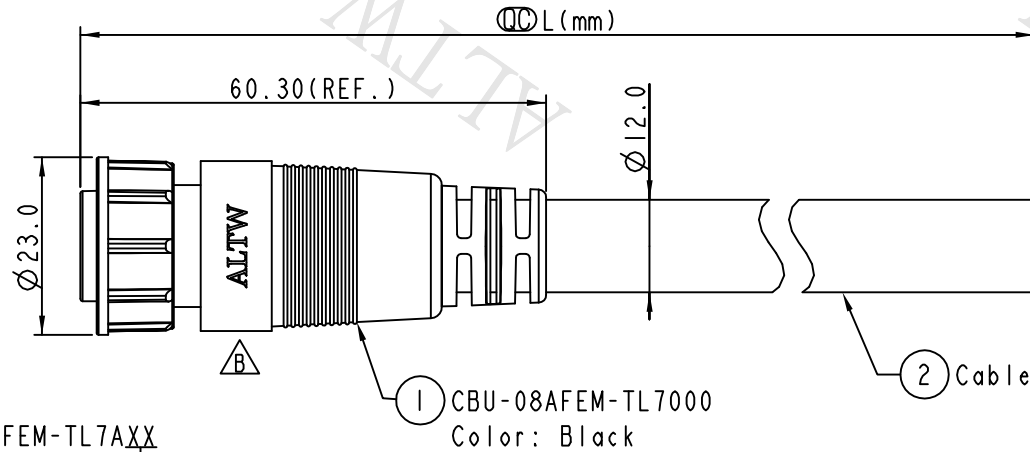

REV.	ECN NO.	DATE	SIGN	DESCRIPTION
A	Initial Release	2010/10/15	Jimmy	Rev.01 Changed To Rev.A
B	LEN1480569~572	2014/08/22	Vicky	Update Logo

Conn.

CBU-08AFEM-TL7AXX

- XX : 01~99Meters
- 01 : 01Meter
- 02 : 02Meters
- ...
- 99 : 99Meters

Cable Length(L): 01~99Meters

Pin	Wire Color	Wire Color	Pin Out
8	Drain	24AWG	地線
7	Green	24AWG	綠
6	White/Green	24AWG	白/綠
5	Orange	24AWG	橘
4	White/Orange	24AWG	白/橘
3	Blue	16AWG	藍
2	Brown	16AWG	棕
1	Green/Yellow	16AWG	綠/黃
Conn.			

Twist
對線
Twist
對線

Note:

- * \varnothing Important Dimension To Check
- * Waterproof Rate: IP67
- * Housing: Nylon+GF, Black
- * Pin: Copper Alloy, Gold Plated
- * Lock Nut: Nylon+GF, Black
- * O-Ring: EPDM, Black
- * Cable: UL2464 (24AWG*2P+D+Al/My)+16AWG*3C+F+P, Black, PVC Jacket, UV Resistant, OD=12.0
- * Cable Length Tolerance:
 - 01M: ±40mm
 - 02M~05M: ±60mm
 - 06M~10M: ±100mm
 - 11M~30M: ±200mm
 - 31M~99M: ±500mm

UNIT: mm
TOLERANCE
±0.5 mm

TITLE
HyBrid Cable, Middle, 3Key
3MPin(10A)+5FPin(2A)
SCALE 1:1
SIZE A4
SHEET 1 OF 1
REV. B
WC-REV. A.1
 \varnothing : Inspection item

Amphenol LTW
安費諾亮泰企業股份有限公司

ITEM NO	DWG NO	CUSTOMER	DRAWN BY	CHECKED BY	APPROVED BY	DATE
	CBU-08AFEM-TL7AXX	ALTW	Vicky	Sam	Rita	2014-08-22