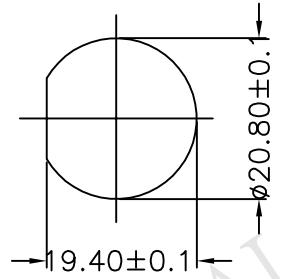

CD-08PMMM-SL7AXX

- XX:01~99Meter
- 01:01Meter
- 02:02Meters
- ...
- 99:99Meters

Cable Length(L):01~99Meters

Note:

- \* @C Important Dimensions To Check.
- \* Waterproof Rate: IP67
- \* Housing: Nylon+GF,Black
- \* Male Pin: Copper Alloy,Gold Plated
- \* Cable: UL2464 24AWG\*8C+D+AL/My Black,PVC Jacket UV Resistant, OD=5.5
- △\* Use with waterproof cap or dust cap  
Panel Thickness Max: 1.2mm
- △\* Use without waterproof cap or dust cap  
Panel Thickness Max: 2.0mm
- △\* Cable Length Tolerance: 01M: ±40mm  
02M~05M: ±60mm  
06M~10M: ±100mm  
11M~30M: ±200mm  
31M~99M: ±500mm

Recommended Panel Cut-Out

Pin Assignments Front View

8	Green	綠	△
7	Yellow	黃	△
6	Orange	橘	△
5	Red	紅	△
4	Blue	藍	△
3	White	白	△
2	Brown	棕	△
1	Black	黑	△
Conn.	Wire Color		
	Pin Out		

UNIT:mm	
TOLERANCE	±0.5 mm

TITLE Middle, Cable Screw 8Pin M Conn M Pin	
SCALE Free	SHEET 1 OF 1
REV. D	SIZE A4
@C :Inspection Item	

**Amphenol LTW**  
安費諾亮泰企業股份有限公司

ITEM NO	
DWG NO	CD-08PMMM-SL7AXX
CUSTOMER	ALTW

DRAWN BY	Ruru
CHECKED BY	Rita
APPROVED BY	Lisa