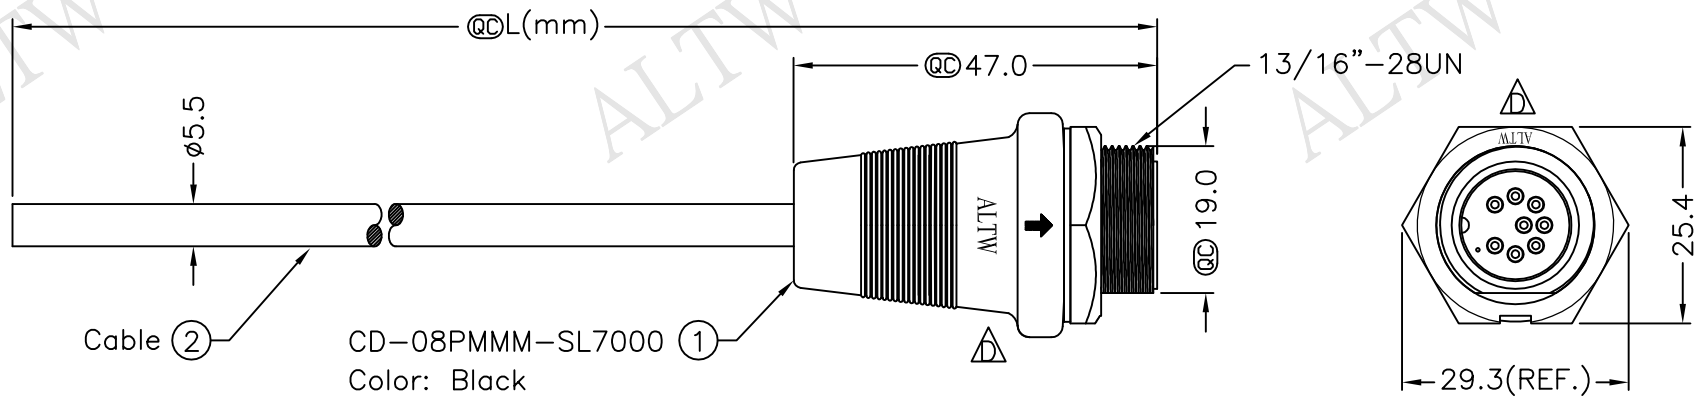

REV.	ECN NO.	DATE	SIGN	DESCRIPTION
B		03/02/2007	Ivan	Revise Color Designation For Pin Out
C	LEN-8B0124~127	2008/09/25	Shin	Add Note
D	LEN1650044~047	2016/04/28	Ruru	Change Logo & Note

Cable ② CD-08PMMM-SL7000 ①  
Color: Black

CD-08PMMM-SL7AXX

- XX:01~99Meter
- 01:01Meter
- 02:02Meters
- ...
- 99:99Meters

Cable Length(L):01~99Meters

Note:

- \* @C Important Dimensions To Check.
- \* Waterproof Rate: IP67
- \* Housing: Nylon+GF,Black
- \* Male Pin: Copper Alloy,Gold Plated
- \* Cable: UL2464 24AWG\*8C+D+AL/My Black,PVC Jacket UV Resistant, OD=5.5
- △\* Use with waterproof cap or dust cap  
Panel Thickness Max: 1.2mm
- △\* Use without waterproof cap or dust cap  
Panel Thickness Max: 2.0mm
- △\* Cable Length Tolerance: 01M: ±40mm  
02M~05M: ±60mm  
06M~10M: ±100mm  
11M~30M: ±200mm  
31M~99M: ±500mm

Recommended Panel Cut-Out

Pin Assignments Front View

8	Green	綠	△
7	Yellow	黃	△
6	Orange	橘	△
5	Red	紅	△
4	Blue	藍	△
3	White	白	△
2	Brown	棕	△
1	Black	黑	△
Conn.	Wire Color		
	Pin Out		

UNIT:mm	
TOLERANCE	±0.5 mm

TITLE Middle, Cable Screw 8Pin M Conn M Pin	
SCALE Free	SHEET 1 OF 1
REV. D	SIZE A4
@C :Inspection Item	

**Amphenol LTW**  
安費諾亮泰企業股份有限公司

ITEM NO	
DWG NO	CD-08PMMM-SL7AXX
CUSTOMER	ALTW

DRAWN BY	Ruru
CHECKED BY	Rita
APPROVED BY	Lisa