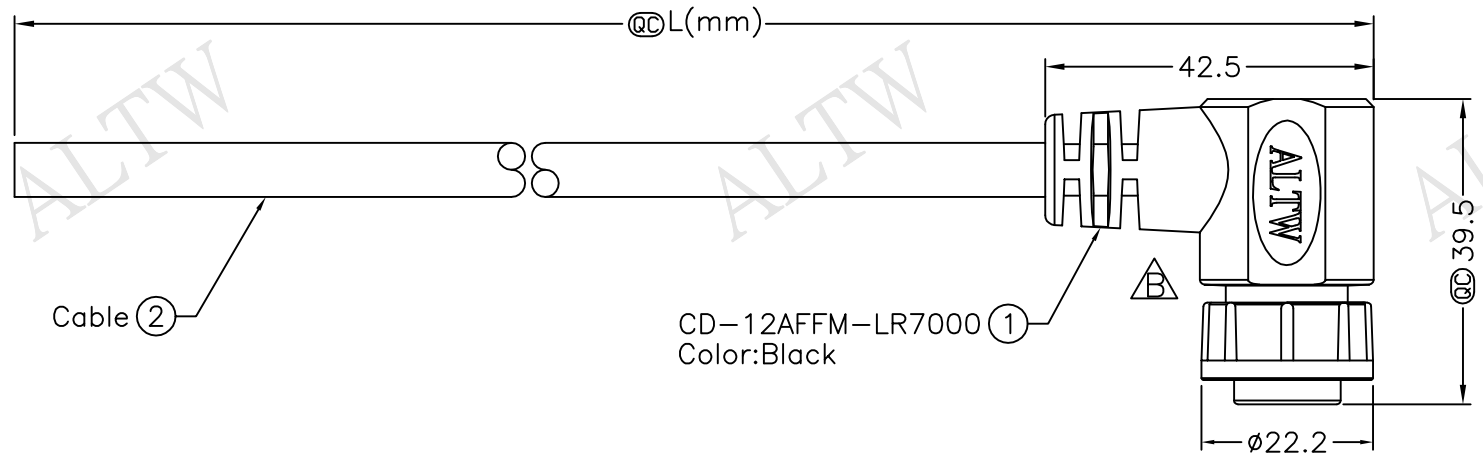

REV.	ECN NO.	DATE	SIGN	DESCRIPTION
A	Initial Release	2012/08/06	Jason Jiang	Change Rev.01 To Rev.A
B	LEN1520101~04	2015/01/29	Ruru	Change Logo

CD-12AFFM-LR7AXX  
 XX:01~99Meter  
 01:01Meter  
 02:02Meters  
 ...  
 99:99Meters  
 Cable Length(L):01~99Meters

- Note:
- \* @Important Dimension To Check.
  - \* Waterproof Rate: IP67.
  - \* Connector: Nylon+GF, Black.
  - \* Female Pin: Copper Alloy, Gold Plated.
  - \* Lock Nut: Nylon+GF, Black.
  - \* O-Ring: EPDM,Black.
  - \* Cable: UL2464 24AWG\*12C+Drain+Al/My, PVC Jacket, UV Resistant, OD=7.0, Black.
  - \* Cable Length Tolerance: 01M:±40mm  
 02M~05M:±60mm  
 06M~10M:±100mm  
 11M~30M:±200mm  
 31M~99M:±500mm

Pin Assignments  
Front View

Light Green	淺綠	12
Purple	紫	11
Orange	橙	10
Black	黑	9
Red	紅	8
Pink	粉紅	7
Gray	灰	6
Yellow	黃	5
Green	綠	4
White	白	3
Blue	藍	2
Brown	棕	1
	Wire Color	Conn.
	Pin Out	

UNIT:mm	TITLE Middle	
TOLERANCE ±0.5mm	Cable Lock 12P F Conn F Pin	
	SCALE Free	SHEET 1 OF 1
REV. B	SIZE A4	@ :Inspection Item