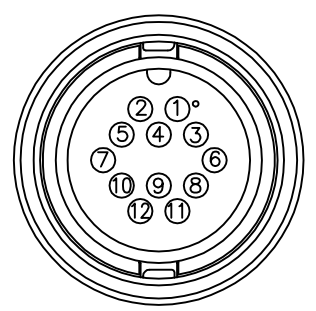

REV.	ECN NO.	DATE	SIGN	DESCRIPTION
A	Initial Release	2012/08/06	Jason Jiang	Change Rev.01 To Rev.A
B	LEN1520101~04	2015/01/29	Ruru	Change Logo

CD-12AFFM-LR7AXX  
 XX:01~99Meter  
 01:01Meter  
 02:02Meters  
 ...  
 99:99Meters  
 Cable Length(L):01~99Meters

- Note:
- \* @Important Dimension To Check.
  - \* Waterproof Rate: IP67.
  - \* Connector: Nylon+GF, Black.
  - \* Female Pin: Copper Alloy, Gold Plated.
  - \* Lock Nut: Nylon+GF, Black.
  - \* O-Ring: EPDM,Black.
  - \* Cable: UL2464 24AWG\*12C+Drain+Al/My, PVC Jacket, UV Resistant, OD=7.0, Black.
  - \* Cable Length Tolerance: 01M:±40mm  
 02M~05M:±60mm  
 06M~10M:±100mm  
 11M~30M:±200mm  
 31M~99M:±500mm

Pin Assignments  
Front View

Light Green	淺綠	12
Purple	紫	11
Orange	橙	10
Black	黑	9
Red	紅	8
Pink	粉紅	7
Gray	灰	6
Yellow	黃	5
Green	綠	4
White	白	3
Blue	藍	2
Brown	棕	1
	Wire Color	Conn.
	Pin Out	

UNIT:mm	TITLE Middle	
TOLERANCE ±0.5mm	Cable Lock 12P F Conn F Pin	
	SCALE Free	SHEET 1 OF 1
REV. B	SIZE A4	@ :Inspection Item