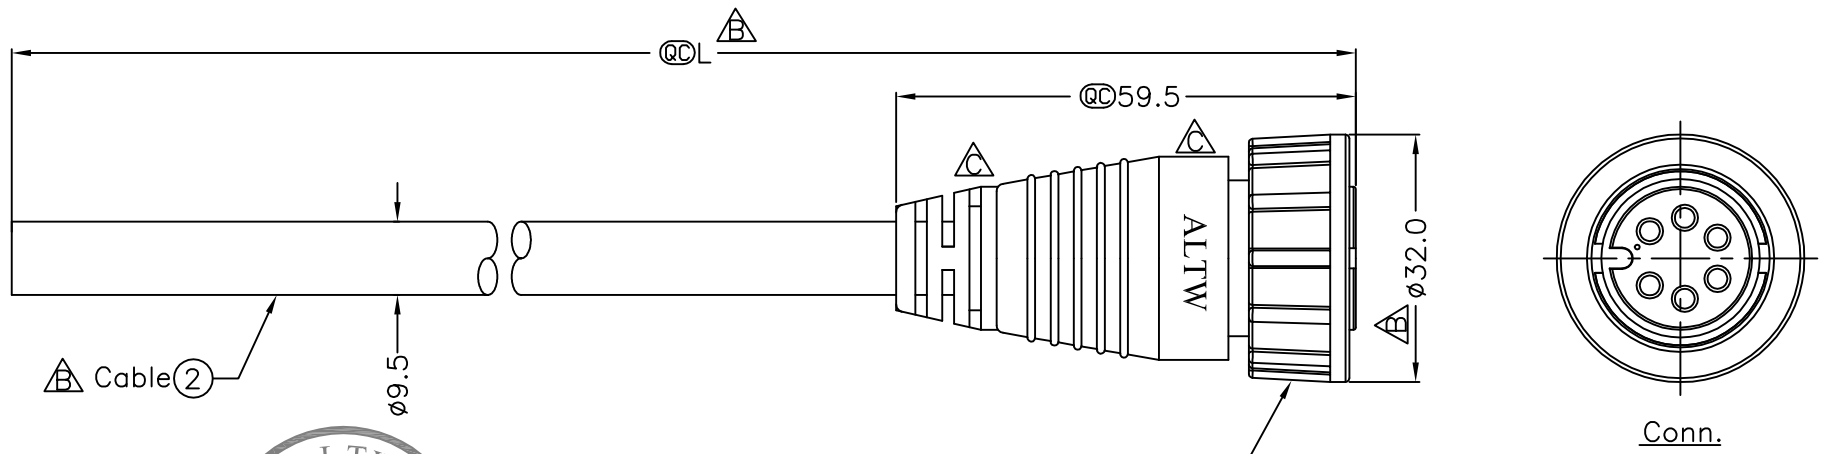

REV.	ECN NO.	DATE	SIGN	DESCRIPTION
B	LF3-940109~112	2009/04/14	ZhaoRongFu	Update The Drawing
C	LEN1370206~209	2013/06/25	Ruru	Modify the SR & Change Logo

THIS DOCUMENT IS SUBJECT TO CHANGE WITHOUT NOTICE. IT IS CONFIDENTIAL AND A PROPERTY OF Amphenol LTW. DISCLOSURE TO THIRD PARTY HAS TO BE AUTHORIZED BY Amphenol LTW.

DC-06AFFM-SL7000 ①
Color:Black

DC-06AFFM-SL7AXX
 XX:01~99Meter
 01:01Meter
 02:02Meters
 ...
 99:99Meters
 Cable Length(L):01~99Meters

- Note:
- * @Q Important Dimension
 - * Waterproof Rate: IP67
 - * Connector: Nylon+GF, Black
 - * Female Pin: Copper Alloy, Gold Plated
 - * Cable: UL2464 16AWG*6C+Filler+D+AL/My, PVC Jacket(UV Resistance), OD9.5mm, Black
 - * Cable Length Tolerance: 01M:±40mm
 02M~05M:±60mm
 06M~10M:±100mm
 11M~30M:±200mm
 31M~99M:±500mm

Pin Assignments
Front View 前視圖

Gray	灰	6
Yellow	黃	5
Green	綠	4
White	白	3
Blue	藍	2
Brown	棕	1
Wire Color		Conn.
Pin Out		

UNIT:mm		TITLE Large Cable Screw 6P F Conn F Pin	Amphenol LTW 安費諾亮泰企業股份有限公司	ITEM NO	DRAWN BY Ruru	DATE 2013/06/25
TOLERANCE ±0.5mm	SCALE Free	SHEET 1 OF 1		DWG NO DC-06AFFM-SL7AXX	CHECKED BY Vicky	DATE 2013/06/25
REV. C	SIZE A4	@Q :Inspection Item		CUSTOMER ALTW	APPROVED BY Maslow	DATE 2013/06/25