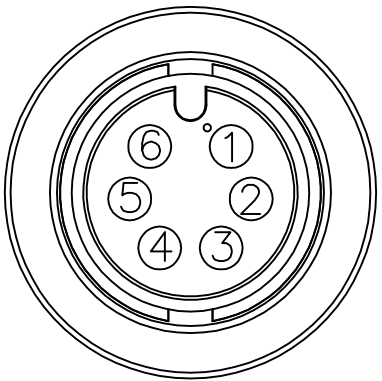

REV.	ECN NO.	DATE	SIGN	DESCRIPTION
B	LF3-940109~112	2009/04/14	ZhaoRongFu	Update The Drawing
C	LEN1370206~209	2013/06/25	Ruru	Modify the SR & Change Logo

THIS DOCUMENT IS SUBJECT TO CHANGE WITHOUT NOTICE. IT IS CONFIDENTIAL AND A PROPERTY OF Amphenol LTW. DISCLOSURE TO THIRD PARTY HAS TO BE AUTHORIZED BY Amphenol LTW.

DC-06AFFM-SL7000 ①
Color:Black

DC-06AFFM-SL7AXX
 XX:01~99Meter
 01:01Meter
 02:02Meters
 ...
 99:99Meters
 Cable Length(L):01~99Meters

- Note:
- * @Q Important Dimension
 - * Waterproof Rate: IP67
 - * Connector: Nylon+GF, Black
 - * Female Pin: Copper Alloy, Gold Plated
 - * Cable: UL2464 16AWG*6C+Filler+D+AL/My, PVC Jacket(UV Resistance), OD9.5mm, Black
 - * Cable Length Tolerance: 01M:±40mm
 02M~05M:±60mm
 06M~10M:±100mm
 11M~30M:±200mm
 31M~99M:±500mm

Pin Assignments
Front View 前視圖

Gray	灰	6
Yellow	黃	5
Green	綠	4
White	白	3
Blue	藍	2
Brown	棕	1
Wire Color		Conn.
Pin Out		

UNIT:mm		TITLE Large Cable Screw 6P F Conn F Pin	Amphenol LTW 安費諾亮泰企業股份有限公司	ITEM NO	DRAWN BY Ruru	DATE 2013/06/25
TOLERANCE ±0.5mm	SCALE Free	SHEET 1 OF 1		DWG NO DC-06AFFM-SL7AXX	CHECKED BY Vicky	DATE 2013/06/25
REV. C	SIZE A4	@Q :Inspection Item		CUSTOMER ALTW	APPROVED BY Maslow	DATE 2013/06/25