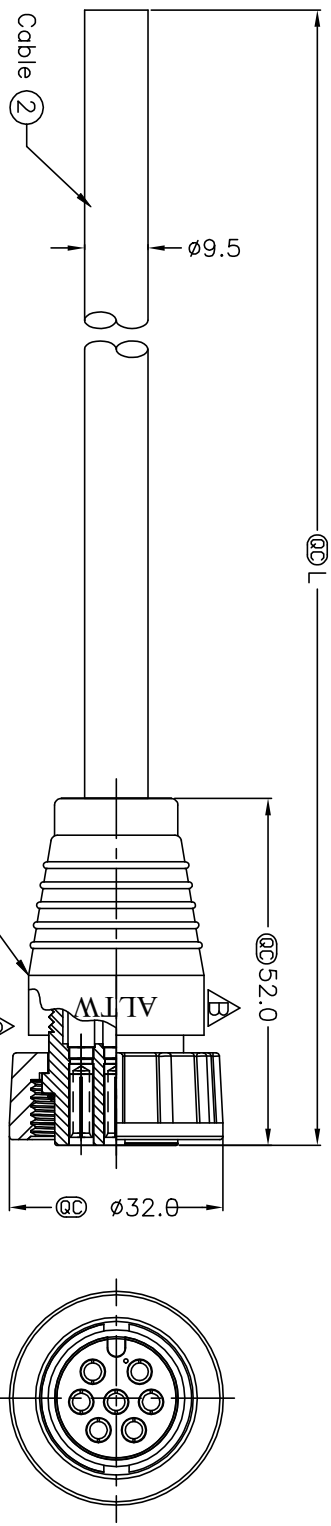

REV.	ECN NO.	DATE	SIGN	DESCRIPTION
B	LEN1380294~297	2013/08/20	Ruru	Change Logo & Modify Note
C	C200914	2020/06/16	Ruru	△ X3

DC-07BFFM-SL6AXX

DC-07BFFM-SL6000  
Color: Black

XX:01~99Meter  
01:01Meter  
02:02Meters  
...

99:99Meters  
Cable Length(L):01~99 Meter

Conn.

△ Note:

- \* ①Important Dimension.
- \* Waterproof Rate: IP66
- \* Housing: Thermoplastic, Black
- \* Female Pin: Copper Alloy, Gold Plated
- \* O-Ring: Rubber, Black
- \* Screw Nut: Thermoplastic, Black
- \* Cable: UL2464 16AWG\*7C+D+AL/My  
UV Resistant OD=9.5mm, Black
- \* Cable Length Tolerance: 01M:40mm  
02M~05M:60mm  
06M~10M:100mm  
11M~30M:200mm  
31M~99M:500mm

Pin Assignments  
Front View 前视图

Red	缸	7
Gray	灰	6
Yellow	黄	5
Green	绿	4
White	白	3
Blue	蓝	2
Brown	棕	1
Wire Color		Conn.
Pin Out		

UNIT:mm	TITLE	SCALE	REV.	SIZE	SHEET	OF	ITEM NO	DWG NO	CUSTOMER	DRWIN BY	CHECKED BY	DATE
±0.5 mm	0 CERES, D-20A, 07P, CABLE W/0 SR F, F, MOLDING, SCREW	1 : 1	C	A4	1	1	安費諾亮泰企業股份有限公司	DC-07BFFM-SL6AXX	ALTW	Ruru	Vicky	2013/08/20
										Rita		2013/08/20