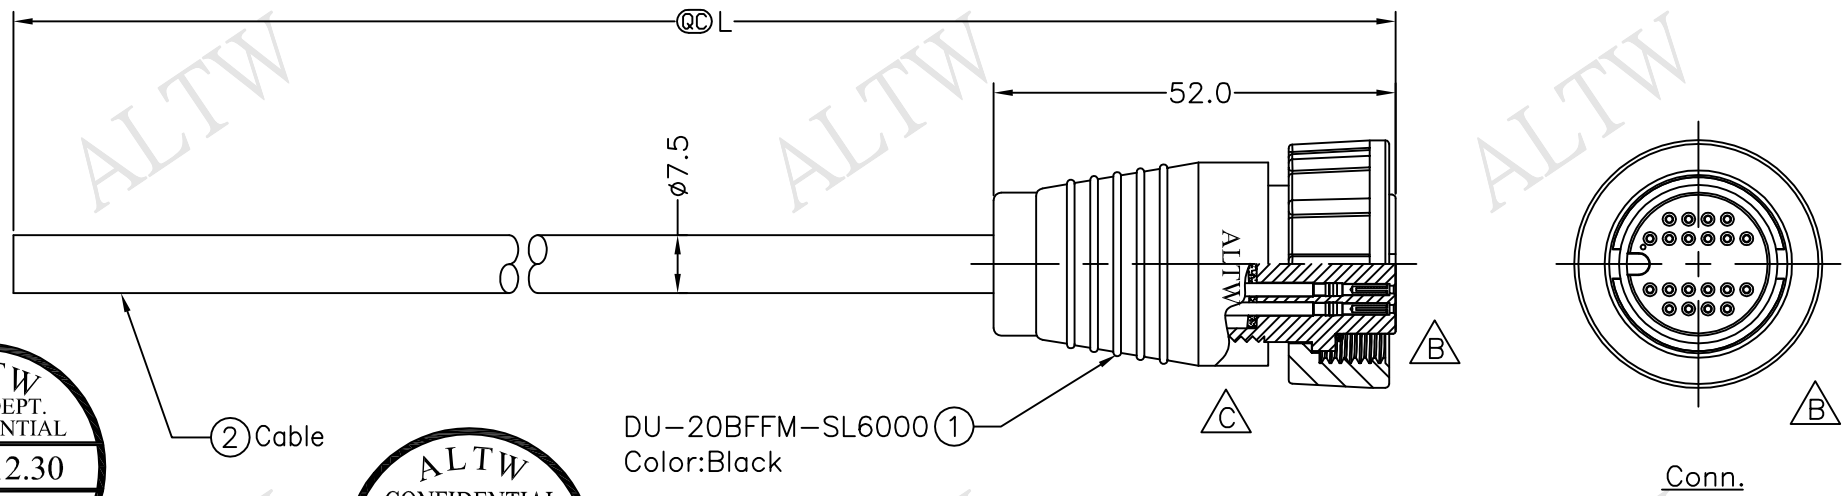

REV.	ECN NO.	DATE	SIGN	DESCRIPTION
B	LEN-050078~81	2009/12/29	Li Xiu Zhi	Change View
C	LEN15C0544~47	2015/12/16	Ruru	Change Logo

1 2 3 4 5 6 7 8

F
E
D
C
B
A

THIS DOCUMENT IS SUBJECT TO CHANGE WITHOUT NOTICE. IT IS CONFIDENTIAL AND A PROPERTY OF Amphenol LTW. DISCLOSURE TO THIRD PARTY HAS TO BE AUTHORIZED BY Amphenol LTW.

White 白	10	Red/Black 紅/黑	20
Gray 灰	9	Purple/White 紫/白	19
Purple 紫	8	Blue/White 藍/白	18
Blue 藍	7	Green/White 綠/白	17
Green 綠	6	Orange/White 橙/白	16
Yellow 黃	5	Red/White 紅/白	15
Orange 橙	4	Brown/White 棕/白	14
Red 紅	3	Black/White 黑/白	13
Brown 棕	2	Light Green 淺綠	12
Black 黑	1	Pink 粉紅	11
Wire Color	Conn.	Wire Color	Conn.
Pin Out		Pin Out	

XX:01~99Meter
01:01Meter
02:02Meters
:
99:99Meters

Cable Length(L):01~99Meters

1. Note:
2. @@ Important Dimensions To Check.
   - Waterproof Rate: IP66
   - Housing:Nylon+GF, Black
   - Female Pin: Copper Alloy,Gold Plated
   - O-Ring:EPDM,Black
   - Screw Nut:Nylon+GF,Black
   - Cable:UL2464 26AWG*22C+Drain+AL.Mylar PVC Jacket UV Resistant, OD=7.5mm,Black
   - Cable Length Tolerance:01M:±40mm
     02M~05M:±60mm
     06M~10M:±100mm
     11M~30M:±200mm
     31M~99M:±500mm

UNIT:mm		TITLE Large,Cable Screw 20Pin F Conn F Pin	Amphenol LTW 安費諾亮泰企業股份有限公司	ITEM NO	DRAWN BY Ruru	DATE 2015/12/16
TOLERANCE ±0.5mm	SCALE Free	SHEET 1 OF 1		DWG NO DU-20BFFM-SL6AXX	CHECKED BY Rita	DATE 2015/12/16
REV. C	SIZE A4	QC :Inspection Item		CUSTOMER ALTW	APPROVED BY Lisa	DATE 2015/12/16

1 2 3 4 5 6 7 8 FMW10702-01-01A2