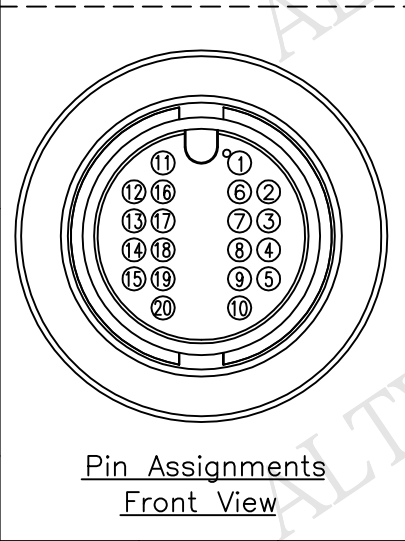

White 白	10	Red/Black 紅/黑	20
Gray 灰	9	Purple/White 紫/白	19
Purple 紫	8	Blue/White 藍/白	18
Blue 藍	7	Green/White 綠/白	17
Green 綠	6	Orange/White 橙/白	16
Yellow 黃	5	Red/White 紅/白	15
Orange 橙	4	Brown/White 棕/白	14
Red 紅	3	Black/White 黑/白	13
Brown 棕	2	Light Green 淺綠	12
Black 黑	1	Pink 粉紅	11
Wire Color	Conn.	Wire Color	Conn.
Pin Out		Pin Out	

XX:01~99Meter
01:01Meter
02:02Meters
:
99:99Meters

Cable Length(L):01~99Meters

- Note:
- * @@ Important Dimensions To Check.
 - * Waterproof Rate: IP66
 - * Housing:Nylon+GF, Black
 - * Female Pin: Copper Alloy,Gold Plated
 - * O-Ring:EPDM,Black
 - * Screw Nut:Nylon+GF,Black
 - * Cable:UL2464 26AWG*22C+Drain+AL.Mylar PVC Jacket UV Resistant, OD=7.5mm,Black
 - * Cable Length Tolerance:01M:±40mm
02M~05M:±60mm
06M~10M:±100mm
11M~30M:±200mm
31M~99M:±500mm

UNIT:mm		TITLE Large,Cable Screw 20Pin F Conn F Pin	<h1>Amphenol LTW</h1> <p>安費諾亮泰企業股份有限公司</p>	ITEM NO	DRAWN BY Ruru	DATE 2015/12/16
TOLERANCE ±0.5mm	SCALE Free	SHEET 1 OF 1		DWG NO DU-20BFFM-SL6AXX	CHECKED BY Rita	DATE 2015/12/16
REV. C	SIZE A4	QC :Inspection Item		CUSTOMER ALTW	APPROVED BY Lisa	DATE 2015/12/16