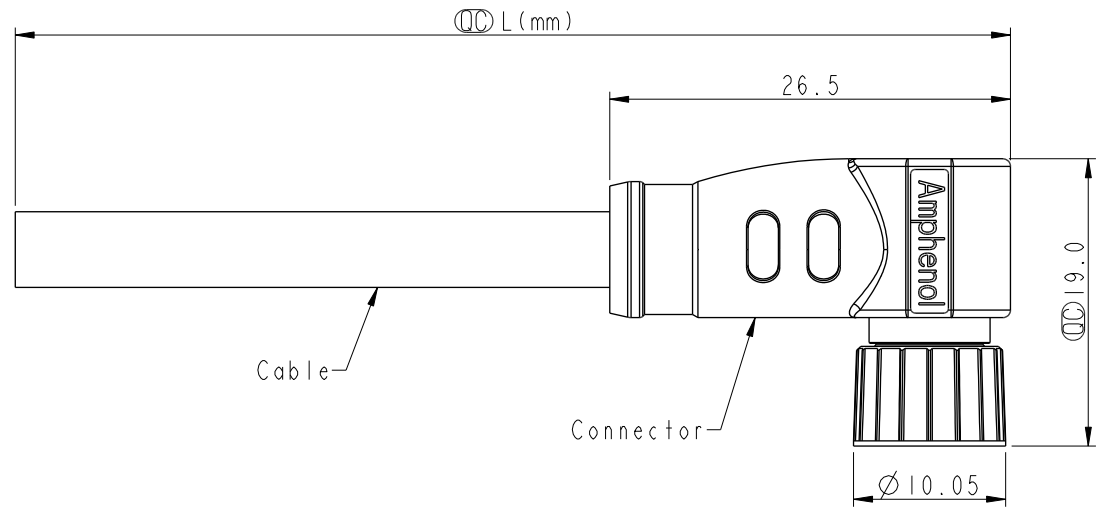

- $\triangle C$  Note:
- \* RoHS Compliant
  - \*  $\circledast$  Important dimension
  - \* Waterproof rate: IPX7, mated
  - \* Connector
  - Housing: Thermoplastic, Black
  - Pin: Copper alloy, Gold plated
  - O-Ring: Rubber, Gray
  - $\triangle B$  Nut: Metal
  - Shield: Metal
  - Outer mold: Thermoplastic, Black
  - \* Cable: UL2517, PVC Jacket, Black
  - \* Cable length tolerance: 1M: +50/-0 mm
  - 3M < L  $\leq$  5M: +100/-0 mm
  - 5M < L  $\leq$  10M:  $\pm$ 100 mm
  - 10M < L  $\leq$  20M:  $\pm$ 200 mm
  - 20M < L  $\leq$  30M:  $\pm$ 300 mm
  - 30M < L  $\leq$  99M:  $\pm$ 500 mm

UNIT: mm

TOLERANCE

±0.5mm

TITLE N SEN, M8W/KEY-SHLD, SCREW CABLE W/O SR, F, F, MOLDING		
SCALE 2:1	SIZE A4	SHEET 1 OF 2
REV. C	WC-REV. A.5	$\circledast$ : Inspection item

**Amphenol LTW**  
安費諾亮泰企業股份有限公司

ITEM NO.	DRAWN BY Vicky	DATE 2020-04-29
DWG NO. M8AS-XXBFFM-SR7DXX	CHECKED BY Rita	DATE 2020-04-29
CUSTOMER ALTW	APPROVED BY Max	DATE 2020-04-29

Pin Assignments Front View

UNIT:mm		TITLE
TOLERANCE	±0.5mm	N SEN, M8W/KEY-SHLD, SCREW CABLE W/O SR, F, F, MOLDING
SCALE	1:1	SIZE A4
REV.	C	SHEET 2 OF 2
		WC-REV. .0
		☉: Inspection item

**Amphenol LTW**  
 安費諾亮泰企業股份有限公司