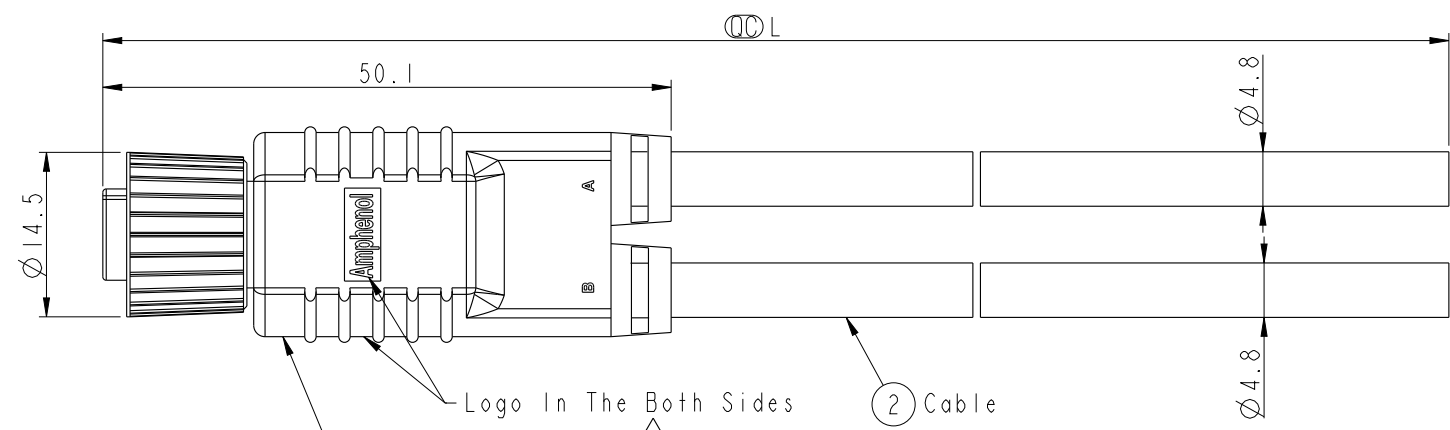

① SB-040000-F00-YS000
Color: Black

SB-040000-F00-YSBXX

XX:01~99Meter
01:01Meter
02:02Meters
:
99:99Meters

Cable Length(L):01~99Meters

Note:

- * Ⓞ Important Dimension.
- * ⚠ Waterproof Rate: IP68
IP68: 1M Depth Of Water In 24hours.
- * Housing: PU, Black
- * Female Pin: Copper Alloy, Gold Plated
- * O-Ring: Viton, Green
- * Screw Nut: Zn Alloy, Nicked Plated
- * Cable: NO HALOGEN 22AWG*4C+INSULATION
PU Jacket, UV Resistant, OD=4.8mm, Black
- * ⚠ Cable Length Tolerance: 01M: ±40mm
02M~05M: ±60mm
06M~10M: ±100mm
11M~30M: ±200mm
31M~99M: ±500mm

Pin Assignments
Front View

4	Black	黑	Black	黑
3	Blue	藍	Blue	藍
2	White	白	White	白
1	Brown	棕	Brown	棕
		A		B
Conn.	Wire Color		Pin Out	

UNIT:mm
TOLERANCE
±0.5mm

TITLE M12 B 4Pin F Conn. F Pin,Y Cable			
SCALE 3:2	SIZE A4	SHEET 1 OF 1	
REV. B	WC-REV. A.3	Ⓞ: Inspection item	