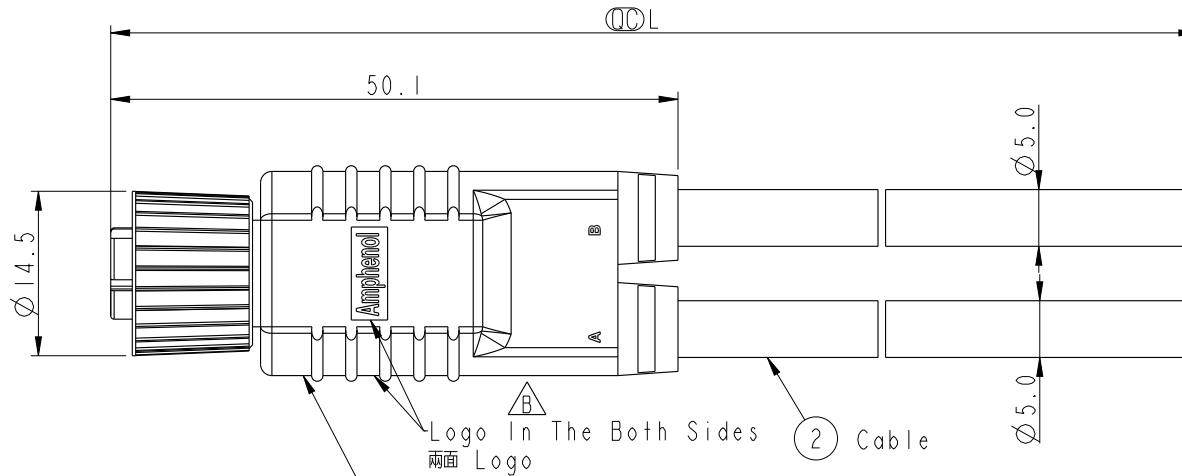

REV.	ECN NO.	DATE	SIGN	DESCRIPTION
B	LEN13B0130~33	2013-05-25	Cary	Change Logo From LTW To Amphenol

① SD-050000-F00-YS000
Color: Black

SD-050000-F00-YSBXX

XX:01~99Meter
01:01Meter
02:02Meters

99:99Meters

Cable Length(L):01~99Meters

Pin Assignments
Front View 前視圖

5	Green	綠	Green	綠
4	Black	黑	Black	黑
3	Blue	藍	Blue	藍
2	White	白	White	白
1	Brown	棕	Brown	棕
	A		B	
Conn.	Wire Color		Pin Out	

Note:

- * L Important Dimension To Check.
- * Δ Waterproof Rate: IP68.
IP68: 1M Depth Of Water In 24hours.
- * Housing: PU, Black.
- * Female Pin: Phosphor Bronze, Gold Plated
- * O-Ring: Viton, Green
- * Screw Nut: Zn Alloy, Nicked Plated
- * Cable: NO HALOGEN 22AWG*5C+T,
Black, PU Jacket, UV Resistant, OD=5.0mm
- * Δ Cable Length Tolerance: 01M: ± 40 mm
02M~05M: ± 60 mm
06M~10M: ± 100 mm
11M~30M: ± 200 mm
31M~99M: ± 500 mm

UNIT:mm

TOLERANCE ± 0.5 mm

TITLE M12 D 5Pin F Conn. F Pin,Y Cable			
SCALE 3:2	SIZE A4	SHEET 1 OF 1	
REV. B	WC-REV. A.3	QC : Inspection item	

Amphenol LTW
安費諾亮泰企業股份有限公司

ITEM NO	DRAWN BY Cary_liu	DATE 2013/05/25
DWG NO SD-050000-F00-YSBXX	CHECKED BY Di_Lu	DATE 2013/05/25
CUSTOMER ALTW	APPROVED BY Victor	DATE 2013/05/25