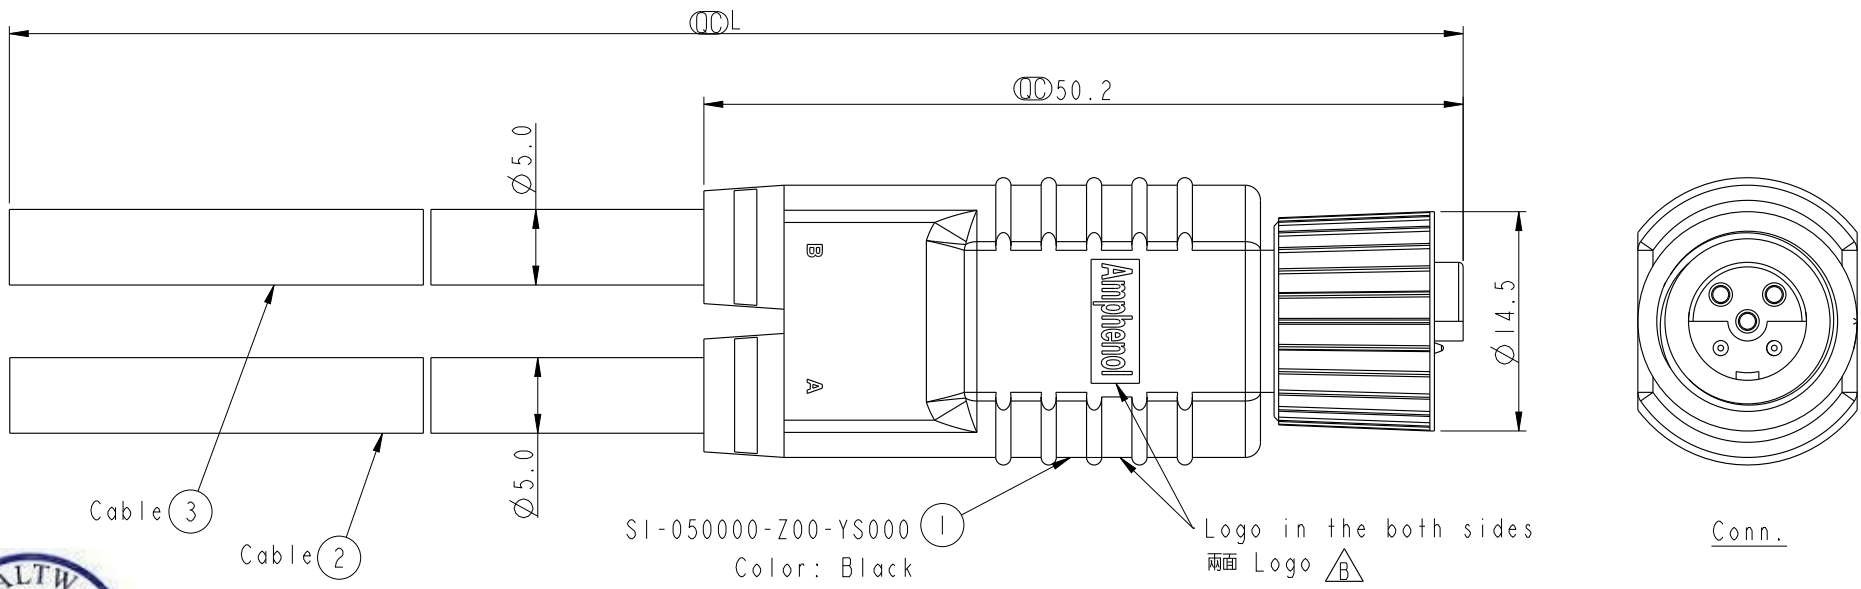

SI-050000-Z00-YSBXX
 XX:01~99Meters
 01:01Meter
 02:02Meters
 ...
 99:99Meters
 Cable Length(L):01~99Meters

Pin Assignments
Front View

5	Green	Green
4	White	White
3	Brown	Brown
2	Blue	Blue
1	Black	Black
	A	B
Conn.	Wire Color	
	Pin Out	

- Note:
- * (CCL) Important Dimension To Check.
 - * Waterproof Rate: IP68
IP68: 1M Depth Of Water In 24hours.
 - * Housing: PU, Black
 - * Pin: Copper Alloy, Gold Plated
 - * Cable: Black, 22AWG*5C+TALCUM
OD=5.0mm
 - * Cable Length Tolerance: 01M: ±40mm
02M~05M: ±60mm
06M~10M: ±100mm
11M~30M: ±200mm
31M~99M: ±500mm

UNIT:mm
 TOLERANCE
 ±0.5mm

TITLE M12 I Style Cable Screw 5Pin F Conn. C Pin			
SCALE 2:1	SIZE A4	SHEET 1 OF 1	
REV. B	WC-REV. A.2	(CCL): Inspection item	

Amphenol LTW
 安費諾亮泰企業股份有限公司

ITEM NO.	DRAWN BY Cary_liu	DATE 2013-08-09
DWG NO. SI-050000-Z00-YSBXX	CHECKED BY Mafei	DATE 2013-08-09
CUSTOMER ALTW	APPROVED BY Victor	DATE 2013-08-09