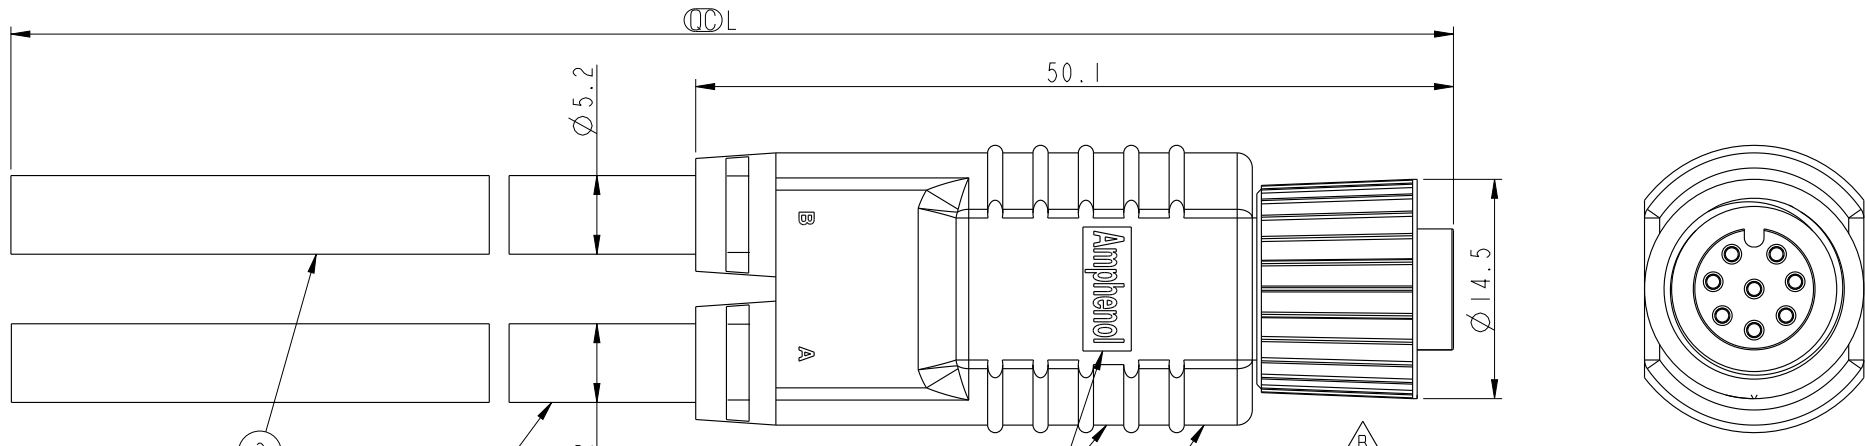

REV.	ECN NO.	DATE	SIGN	DESCRIPTION
B	LE3-9A0070~73	2009/10/13	Li Xiu Zhi	Change Screw Nut
C	LEN13B0223~26	2013/09/14	Cary	Change Logo From LTW To Amphenol

Conn.

SS-080000-F00-YS000
Color:Black

SS-080000-F00-YSBXX
XX:01~99Meters
01:01Meter
02:02Meters
:
99:99Meters
Cable Length(L):01~99Meters

- Note:
- * \varnothing Important Dimension To Check.
 - * Waterproof Rate: IP68.
IP68: 1M Depth Of Water In 24hours.
 - * Housing: PU, Black.
 - * Female Pin: Copper Alloy, Gold Plated.
 - * O-Ring: Viton, Green
 - * Screw Nut: ZN-ZDC-3, Nicked Plated
 - * Cable: 24AWG*8C+P PU Jacket VW-1
Black ,OD=5.2
 - * Cable Length Tolerance: 01M:±40mm
02M~05M:±60mm
06M~10M:±100mm
11M~30M:±200mm
31M~99M:±500mm

UNIT:mm
TOLERANCE
±0.5mm

TITLE
M12 Series Sensor Conn.
8Pin Female Conn. Female Pin

SCALE 2:1 SIZE A4 SHEET 1 OF 1

REV. C WC-REV. A.1 \varnothing : Inspection item

Amphenol LTW
安費諾亮泰企業股份有限公司

ITEM NO	DRAWN BY	DATE
	Cary_liu	2013/09/14
DWG NO	CHECKED BY	DATE
SS-080000-F00-YSBXX	Mafei	2013/09/14
CUSTOMER	APPROVED BY	DATE
ALTW	Victor	2013/09/14