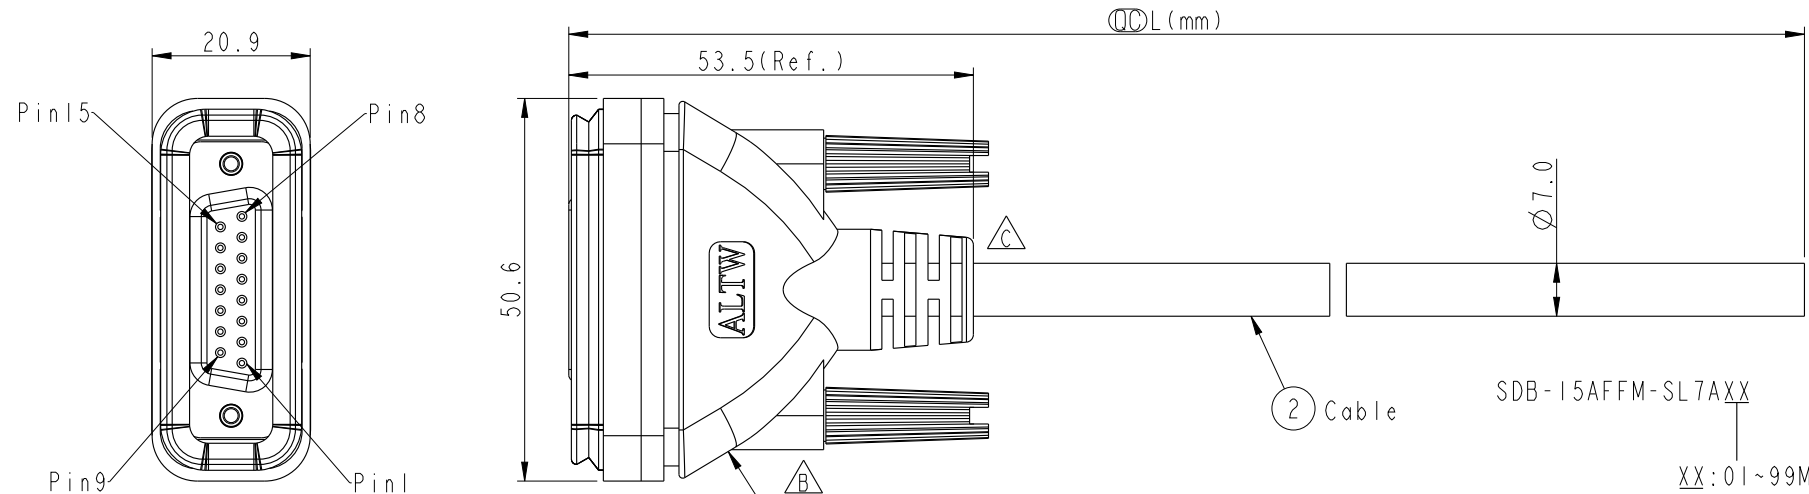

SDB-15AFFM-SL7AXX
 XX: 01~99Meter
 01: 01 Meter
 02: 02 Meter
 ...
 99: 99Meters
 Cable Length(L): 01~99Meters

Shell	Drain	地線
15	Red/White	紅/白
14	Brown/White	棕/白
13	Black/White	黑/白
12	Light Green	淺綠
11	Purple	紫
10	Orange	橘
9	Black	黑
8	Red	紅
7	Pink	粉紅
6	Gray	灰
5	Yellow	黃
4	Green	綠
3	White	白
2	Blue	藍
1	Brown	棕
Conn.	Wire Color	
Pin	Out	

- △ Note:
- * Ⓞ Important Dimension.
 - * Waterproof Rate: IP67
 - * Housing: ABS, Black
 - * Female Pin: Copper Alloy, Gold Plated.
 - * Gasket: EPDM, Black
 - * Screw: Steel, Nickel Plated.
 - * Cable: UL2464 24AWG*15C+Drain+Al/My, PVC Jacket (UV Resistant), OD=7.0mm, Black.
 - * Cable Length Tolerance:
 - 01M~05M: ±40mm
 - 06M~10M: ±60mm
 - 11M~30M: ±100mm
 - 31M~99M: ±200mm

UNIT:mm TOLERANCE .X ±0.25 .XX ±0.1 .XXX ±0.05 ANGLES ±1°	TITLE D-Sub Conn. Cable Screw 15P F Conn F Pin		Amphenol LTW 安費諾亮泰企業股份有限公司		ITEM NO	DRAWN BY	DATE		
	SCALE	SIZE			SHEET	OF	DWG NO	CHECKED BY	DATE
	REV.	WC-REV.			Ⓞ: Inspection item		CUSTOMER	APPROVED BY	DATE
	2	3	4	5	6	7	8		